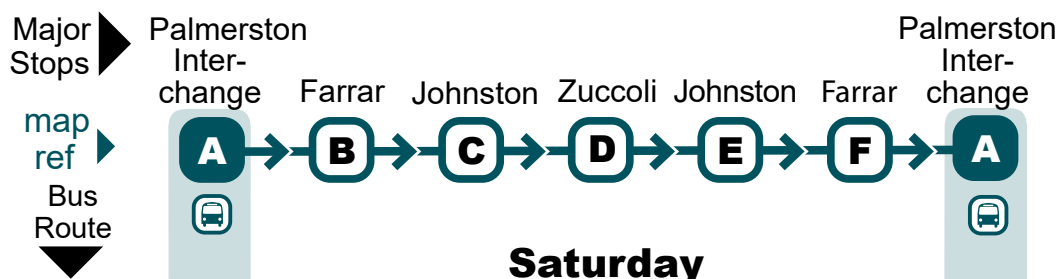

## Palmerston to Palmerston via Farrar, Johnston and Zuccoli

Major Stops ▶ Palmerston Inter-change      Palmerston Inter-change

map ref ▶ **A** → **B** → **C** → **D** → **E** → **F** → **A**

Bus Route ▼

### Monday to Friday

	<b>74</b>							
am	<b>74</b>	6:41	6:47	6:50	6:55	7:01	7:04	7:10
	<b>74</b>	7:15	7:21	7:24	7:29	7:35	7:38	7:44
	<b>74</b>	8:05	8:10	8:13	8:17	8:22	8:25	8:30
	<b>74</b>	8:30	8:35	8:38	8:41	8:45	8:48	8:53
	<b>74</b>	9:00	9:05	9:08	9:11	9:15	9:18	9:23
	<b>74</b>	9:55	10:00	10:03	10:06	10:10	10:13	10:18
pm	<b>74</b>	11:10	11:15	11:18	11:21	11:25	11:28	11:33
	<b>74</b>	12:10	12:15	12:18	12:21	12:25	12:28	12:33
	<b>74</b>	1:40	1:45	1:48	1:51	1:55	1:58	2:03
	<b>74</b>	2:30	2:35	2:38	2:42	2:47	2:50	2:55
	<b>74</b>	3:01	3:06	3:09	3:13	3:18	3:21	3:26
	<b>74</b>	3:35	3:40	3:43	3:47	3:52	3:55	4:00
	<b>74</b>	4:05	4:10	4:13	4:17	4:22	4:25	4:30
	<b>74</b>	4:25	4:30	4:33	4:37	4:42	4:45	4:50
	<b>74</b>	5:04	5:09	5:12	5:16	5:21	5:24	5:29
	<b>74</b>	5:32	5:37	5:40	5:44	5:49	5:52	5:57
	<b>74</b>	6:02	6:07	6:10	6:13	6:17	6:20	6:25
	<b>74</b>	6:36	6:41	6:44	6:47	6:51	6:54	6:59
	<b>74</b>	7:15	7:20	7:23	7:26	7:30	7:33	7:38
	<b>74</b>	8:00	8:05	8:08	8:11	8:15	8:18	8:23
	<b>74</b>	8:45	8:50	8:53	8:56	9:00	9:03	9:08
	<b>74</b>	9:23	9:28	9:31	9:34	9:38	9:41	9:46

Timing points are estimates only and are subject to traffic and weather conditions.

There are no bus services on Good Friday and Christmas Day.

## Palmerston to Palmerston via Farrar, Johnston and Zuccoli