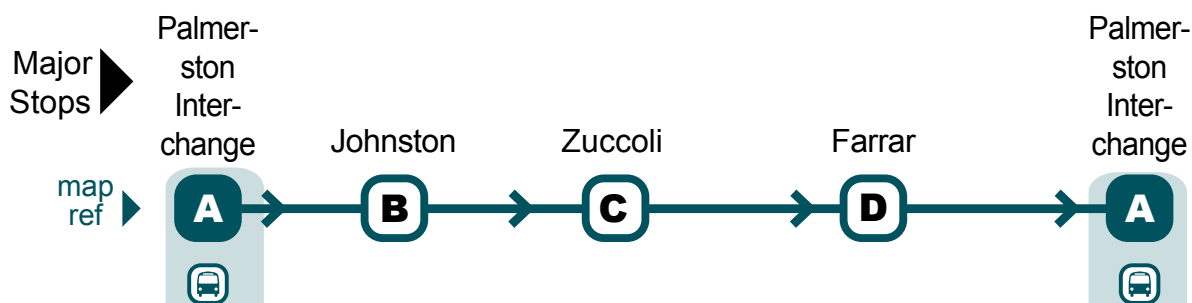

Palmerston to Palmerston via Farrar, Johnston and Zuccoli

Major Stops Palmerston Interchange Johnston Zuccoli Farrar Palmerston Interchange

map ref **A** → **B** → **C** → **D** → **A**

Bus Route **Monday to Friday**

	Palmerston Interchange	Johnston	Zuccoli	Farrar	Palmerston Interchange	
am	74	6:45	6:51	6:55	7:03	7:08
	74	7:22	7:28	7:33	7:42	7:47
	74	8:05	8:11	8:16	8:25	8:30
	74	8:30	8:36	8:40	8:48	8:53
	74	9:00	9:06	9:10	9:18	9:23
	74	9:55	10:01	10:05	10:13	10:18
pm	74	11:10	11:16	11:20	11:28	11:33
	74	12:10	12:16	12:20	12:28	12:33
	74	1:40	1:46	1:50	1:58	2:03
	74	2:30	2:36	2:40	2:48	2:53
	74	3:01	3:07	3:12	3:21	3:26
	74	3:35	3:41	3:46	3:55	4:00
	74	4:05	4:11	4:16	4:25	4:30
	74	4:25	4:31	4:36	4:45	4:50
	74	5:01	5:07	5:12	5:21	5:26
	74	5:32	5:38	5:43	5:52	5:57
	74	6:02	6:08	6:12	6:20	6:25
	74	6:36	6:42	6:46	6:54	6:59
	74	7:15	7:21	7:25	7:33	7:38
	74	8:00	8:06	8:10	8:18	8:23
	74	8:45	8:51	8:55	9:03	9:08
	74	9:23	9:29	9:33	9:41	9:46

Timing points are estimates only and are subject to traffic and weather conditions.

There are no bus services on Good Friday and Christmas Day.

Palmerston to Palmerston via Farrar, Johnston and Zuccoli

Bus Route

Saturday

Time	Palmerston Interchange (A)	Johnston (B)	Zuccoli (C)	Farrar (D)	Palmerston Interchange (A)
74	6:50	6:56	7:00	7:08	7:13
74	7:45	7:51	7:55	8:03	8:08
74	8:20	8:26	8:30	8:38	8:43
74	9:30	9:36	9:40	9:48	9:53
74	10:30	10:36	10:40	10:48	10:53
74	11:40	11:46	11:50	11:58	12:03
pm 74	12:40	12:46	12:50	12:58	1:03
74	1:45	1:51	1:55	2:03	2:08
74	2:45	2:51	2:55	3:03	3:08
74	3:55	4:01	4:05	4:13	4:18
74	5:00	5:06	5:10	5:18	5:23
74	6:05	6:11	6:15	6:23	6:28
74	7:05	7:11	7:15	7:23	7:28
74	8:10	8:16	8:20	8:28	8:33
74	9:15	9:21	9:25	9:33	9:38
74	10:20	10:26	10:30	10:38	10:43