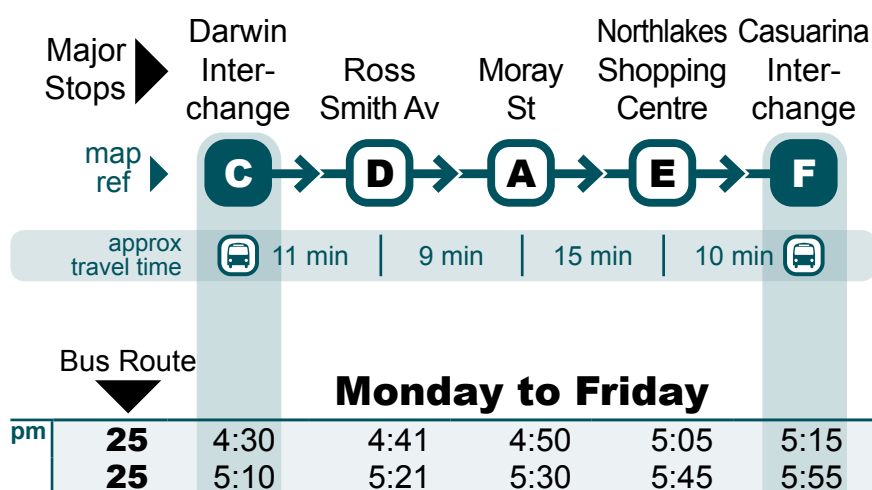

Karama to Darwin

- Timing points are estimates only and are subject to traffic and weather conditions.
- There are no bus services on Saturday, Sunday or Public Holidays including Good Friday and Christmas Day.

Darwin to Casuarina via Karama

- Timing points are estimates only and are subject to traffic and weather conditions.
- There are no bus services on Saturday, Sunday or Public Holidays including Good Friday and Christmas Day.