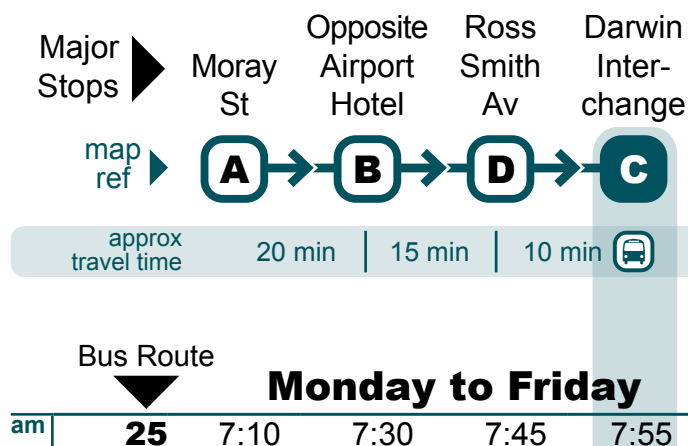

Karama to Darwin

- Timing points are estimates only and are subject to traffic and weather conditions.
- There are no bus services on Saturday, Sunday or Public Holidays including Good Friday and Christmas Day.

Darwin to Casuarina via Karama

- Timing points are estimates only and are subject to traffic and weather conditions.
- There are no bus services on Saturday, Sunday or Public Holidays including Good Friday and Christmas Day.