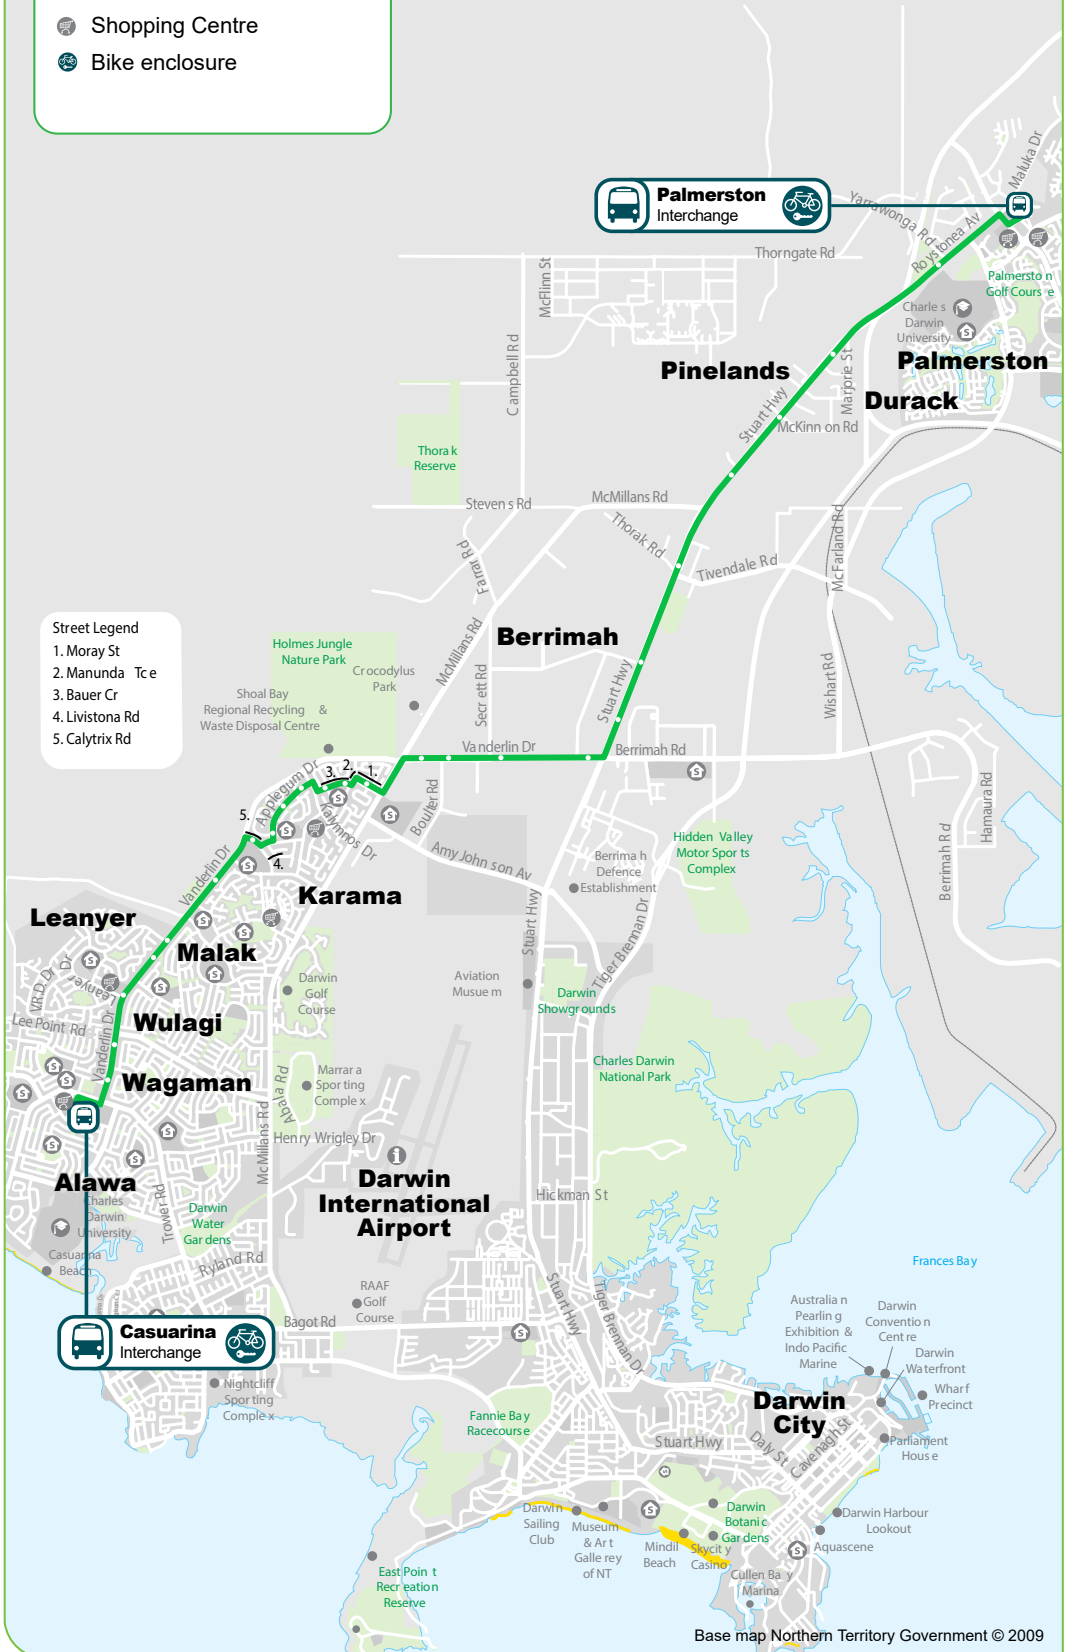

New Year's Eve timetable - Casuarina

All buses in Darwin, Casuarina and Palmerston are free until June 2025

Catch a bus this New Year's Eve.

Buses start 7pm Tuesday 31 December.

Last bus is at 6:30am Wednesday 1 January 2025.

Get to your celebrations safely and for free.

Buses leave from Darwin, Casuarina and Palmerston Interchanges.

| Services departing Casuarina Interchange | | | | | |
|--|---------|---|---------|---|--------|
| Casuarina Red to Darwin Departing BAY C Via Rapid Creek, Nightcliff & Fannie Bay | | Casuarina Black to Darwin Departing BAY B Via Lee Point Road, McMillans Road & Bagot Road | | Casuarina Green to Palmerston Departing BAY F Via Karama, Vanderlin Dr & Stuart Highway | |
| 7:09pm | 12:30am | 7:15pm | 11:15pm | 7:15pm | 2:30am |
| 7:23pm | 1:00am | 7:45pm | 11:45pm | 7:45pm | 3:30am |
| 7:47pm | 1:30am | 8:15pm | 12:15am | 8:30pm | 4:30am |
| 8:00pm | 2:00am | 8:45pm | 12:45am | 8:42pm | 5:30am |
| 8:30pm | 2:30am | 9:15pm | 1:15am | 9:13pm | 6:30am |
| 8:40pm | 3:00am | 9:45pm | 1:45am | 9:30pm | |
| 9:00pm | 3:30am | 10:15pm | 2:15am | 9:54pm | |
| 9:15pm | 4:30am | 10:45pm | 2:45am | 10:30pm | |
| 9:40pm | 5:30am | | | 11:30pm | |
| 10:00pm | 6:30am | | | 12:30am | |
| 10:30pm | | | | 1:30am | |
| 11:00pm | | | | | |
| 11:30pm | | | | | |
| 12:00am | | | | | |

who's your sober bob?

Darwinbus

Casuarina - Palmerston via Karama Berrimah & Pinelands

Legend

-  Bus Route
-  Bus Stop
-  Hospital
-  School
-  Educational Institution
-  Shopping Centre
-  Bike enclosure

North

Please Note: Timing points are estimates only and are subject to traffic and weather conditions.

- Street Legend**
1. Moray St
 2. Manunda Tce
 3. Bauer Cr
 4. Livistona Rd
 5. Calytrix Rd