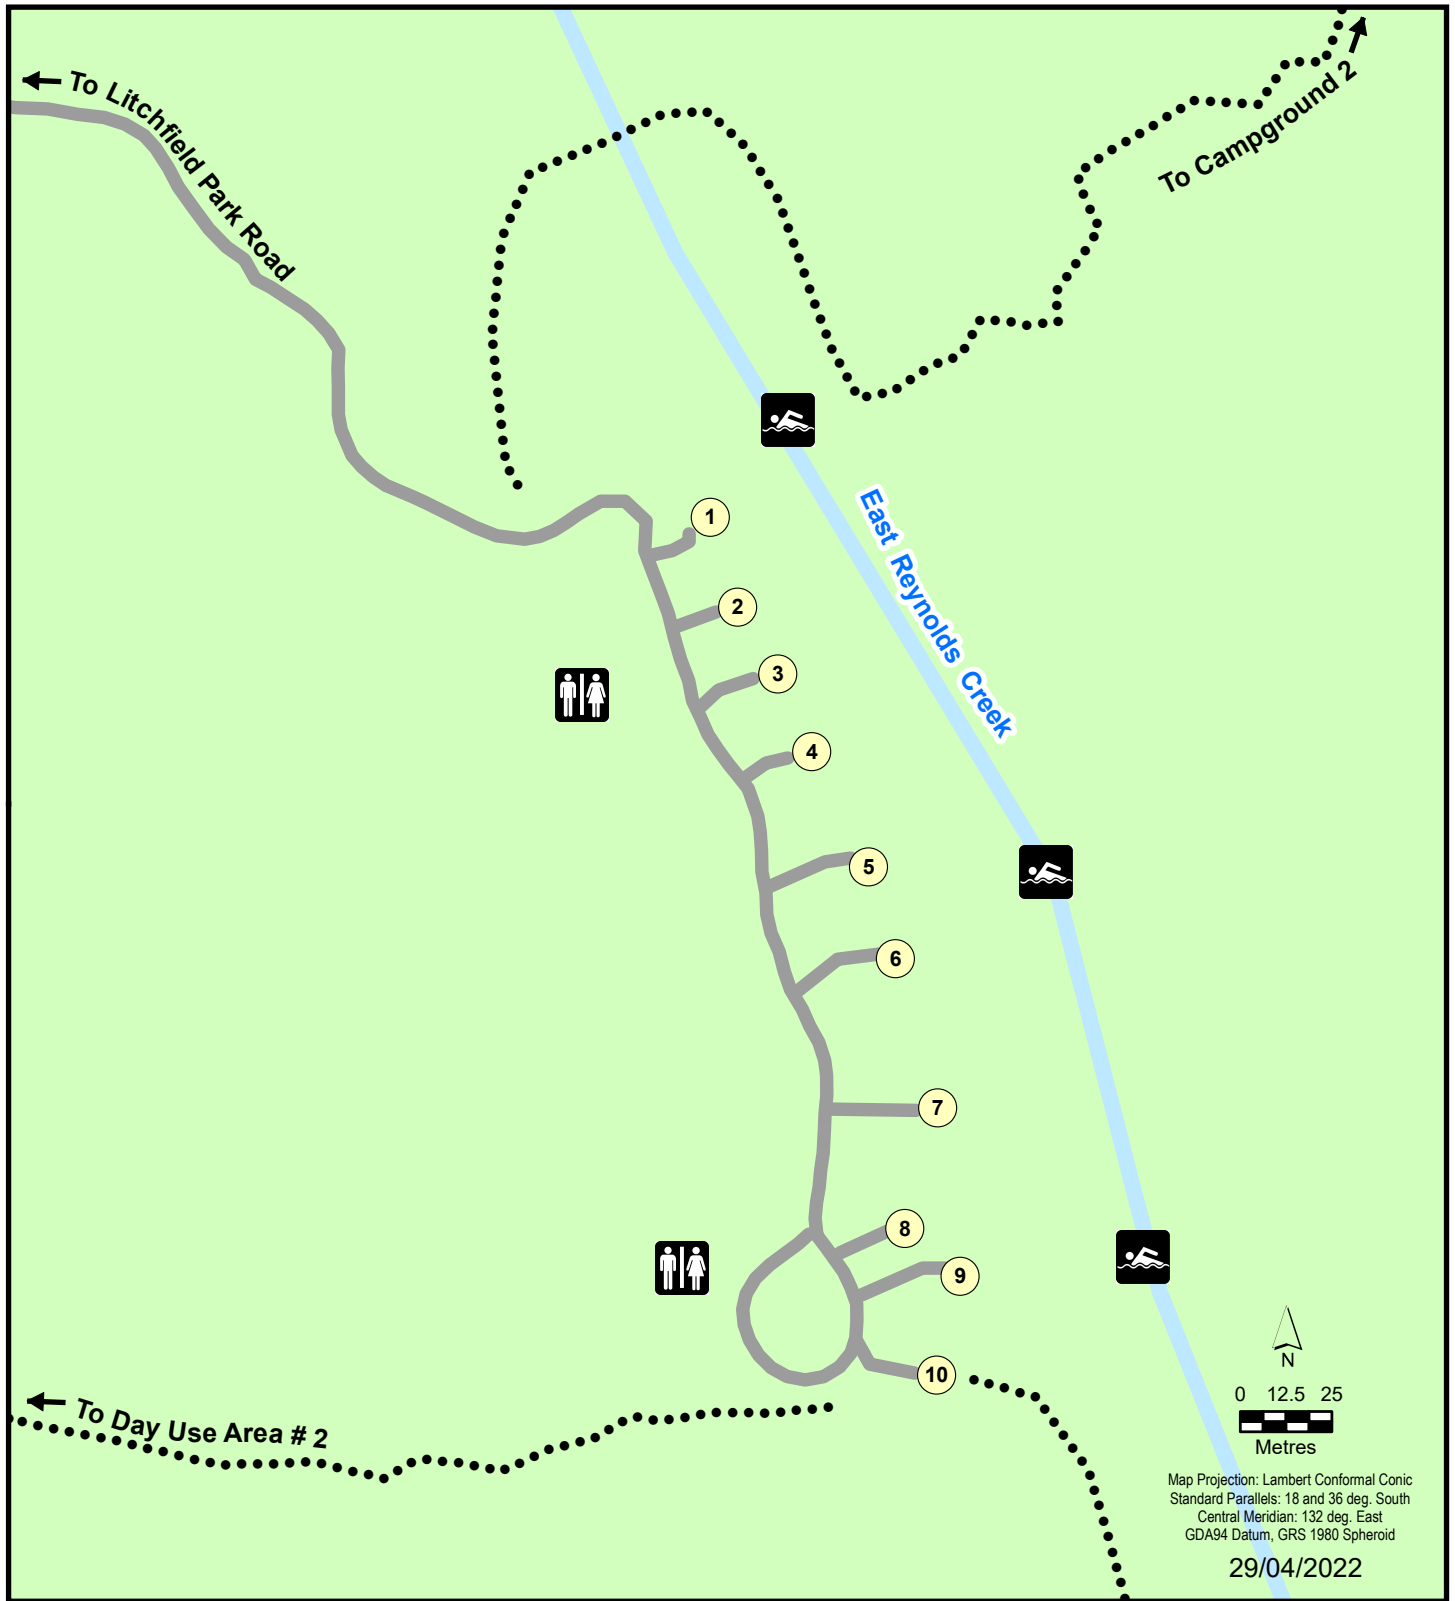

Central Valley - Campground 3

Litchfield National Park

LEGEND

- | | | | | | | | |
|--|---------------|--|-----------------|--|--------------------|--|-------------------|
| | Sealed Road | | 4WD Only | | Barbecue | | Numbered Campsite |
| | Unsealed Road | | Vehicle Camping | | Picnic Facility | | |
| | 4WD Track | | Bush Camping | | Information | | |
| | Walking Track | | Toilets | | Swimming Permitted | | |
| | Access Track | | | | | | |
| | Park Boundary | | | | | | |

© Northern Territory of Australia

For more information contact the Parks and Wildlife Commission of the Northern Territory.
 W: www.parksandwildlife.nt.gov.au
 E: pwpermits@nt.gov.au
 P (08) 8999 4814

PWCNT does not guarantee that this map is error free. Use of this map is at the user's sole risk and the information contained on the map may be subject to change without notice. Map compiled by PWCNT 3/05/2022.