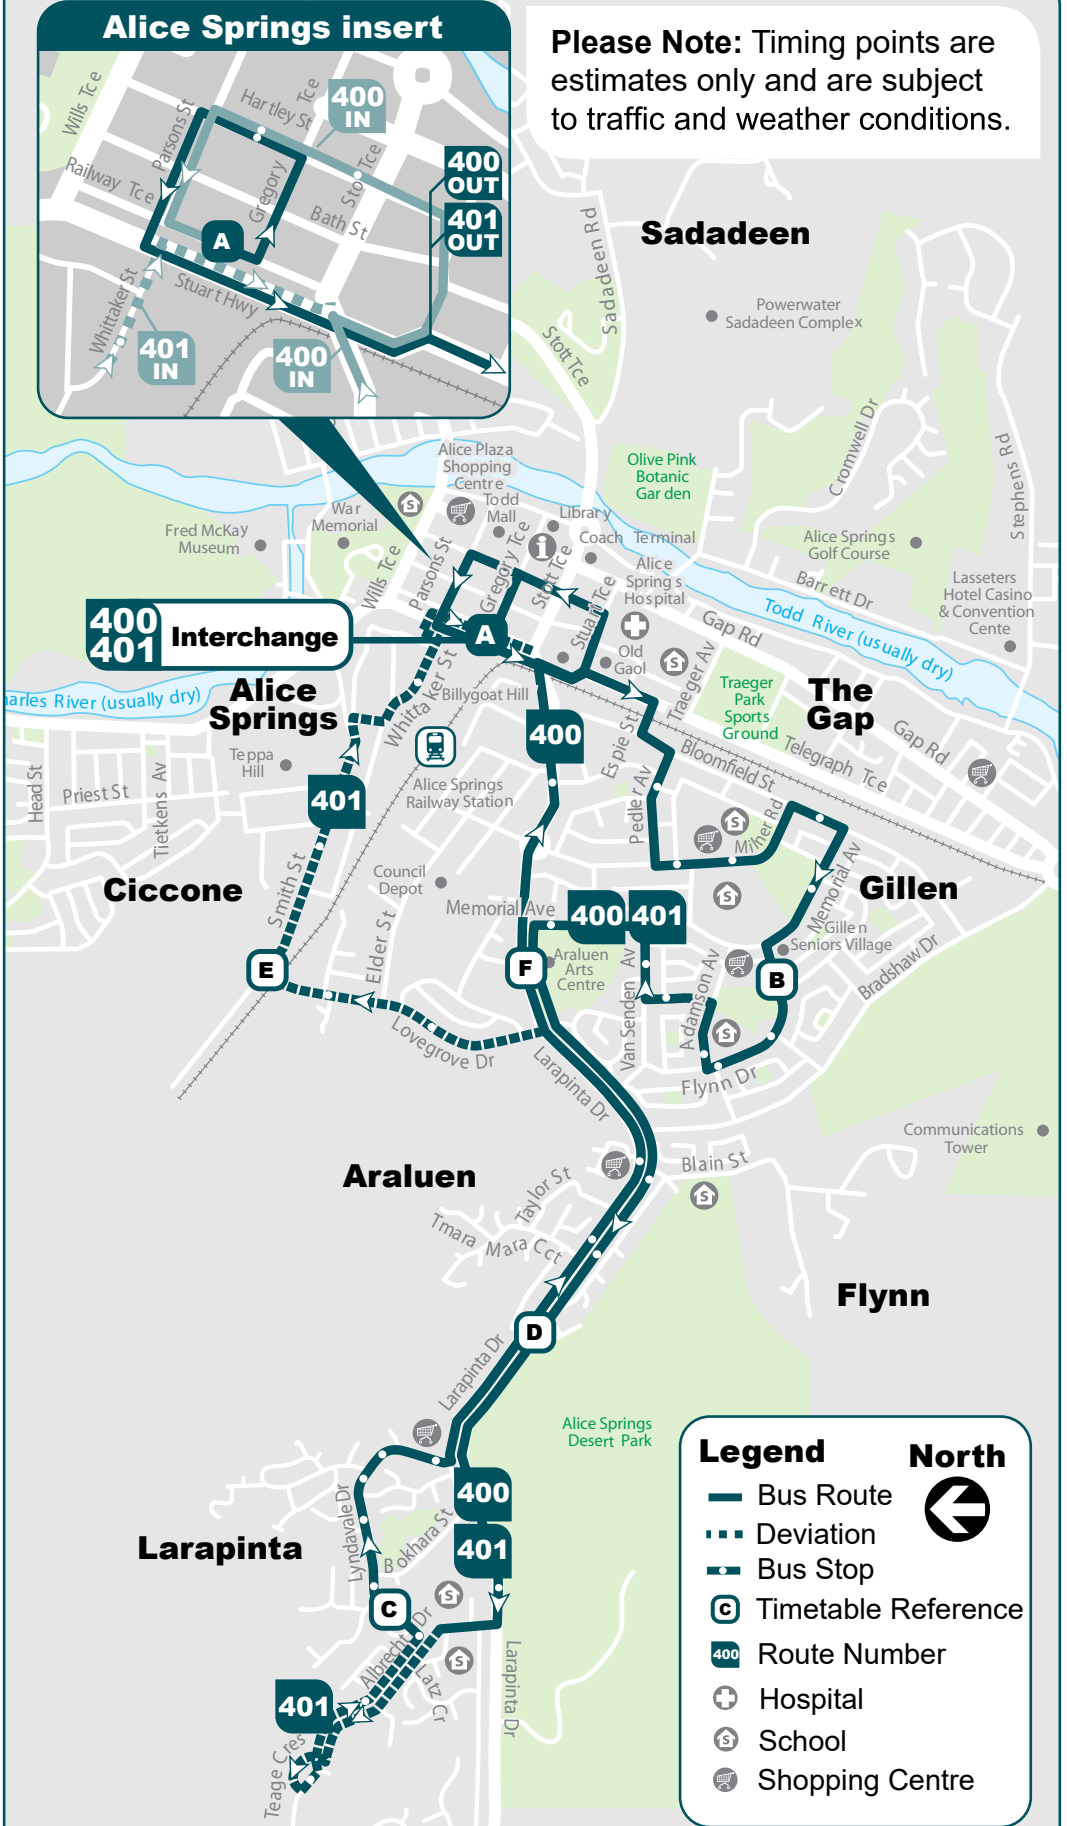

Alice Springs insert

Please Note: Timing points are estimates only and are subject to traffic and weather conditions.

**400
401 Interchange**

Alice Springs

Ciccone

Araluen

Larapinta

Sadadeen

The Gap

Gillen

Flynn

Legend

North

- Bus Route
- Deviation
- Bus Stop
- Timetable Reference
- Route Number
- Hospital
- School
- Shopping Centre