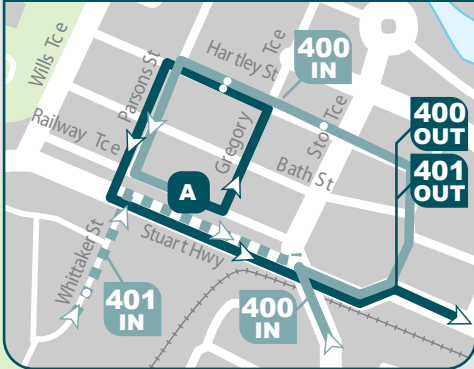

Alice Springs insert

Please Note: Timing points are estimates only and are subject to traffic and weather conditions.

**400
401 Interchange**

Alice Springs

Ciccone

Araluen

Larapinta

Sadadeen

The Gap

Gillen

Flynn

Legend

North

- Bus Route
- Deviation
- Bus Stop
- Timetable Reference
- Route Number
- Hospital
- School
- Shopping Centre