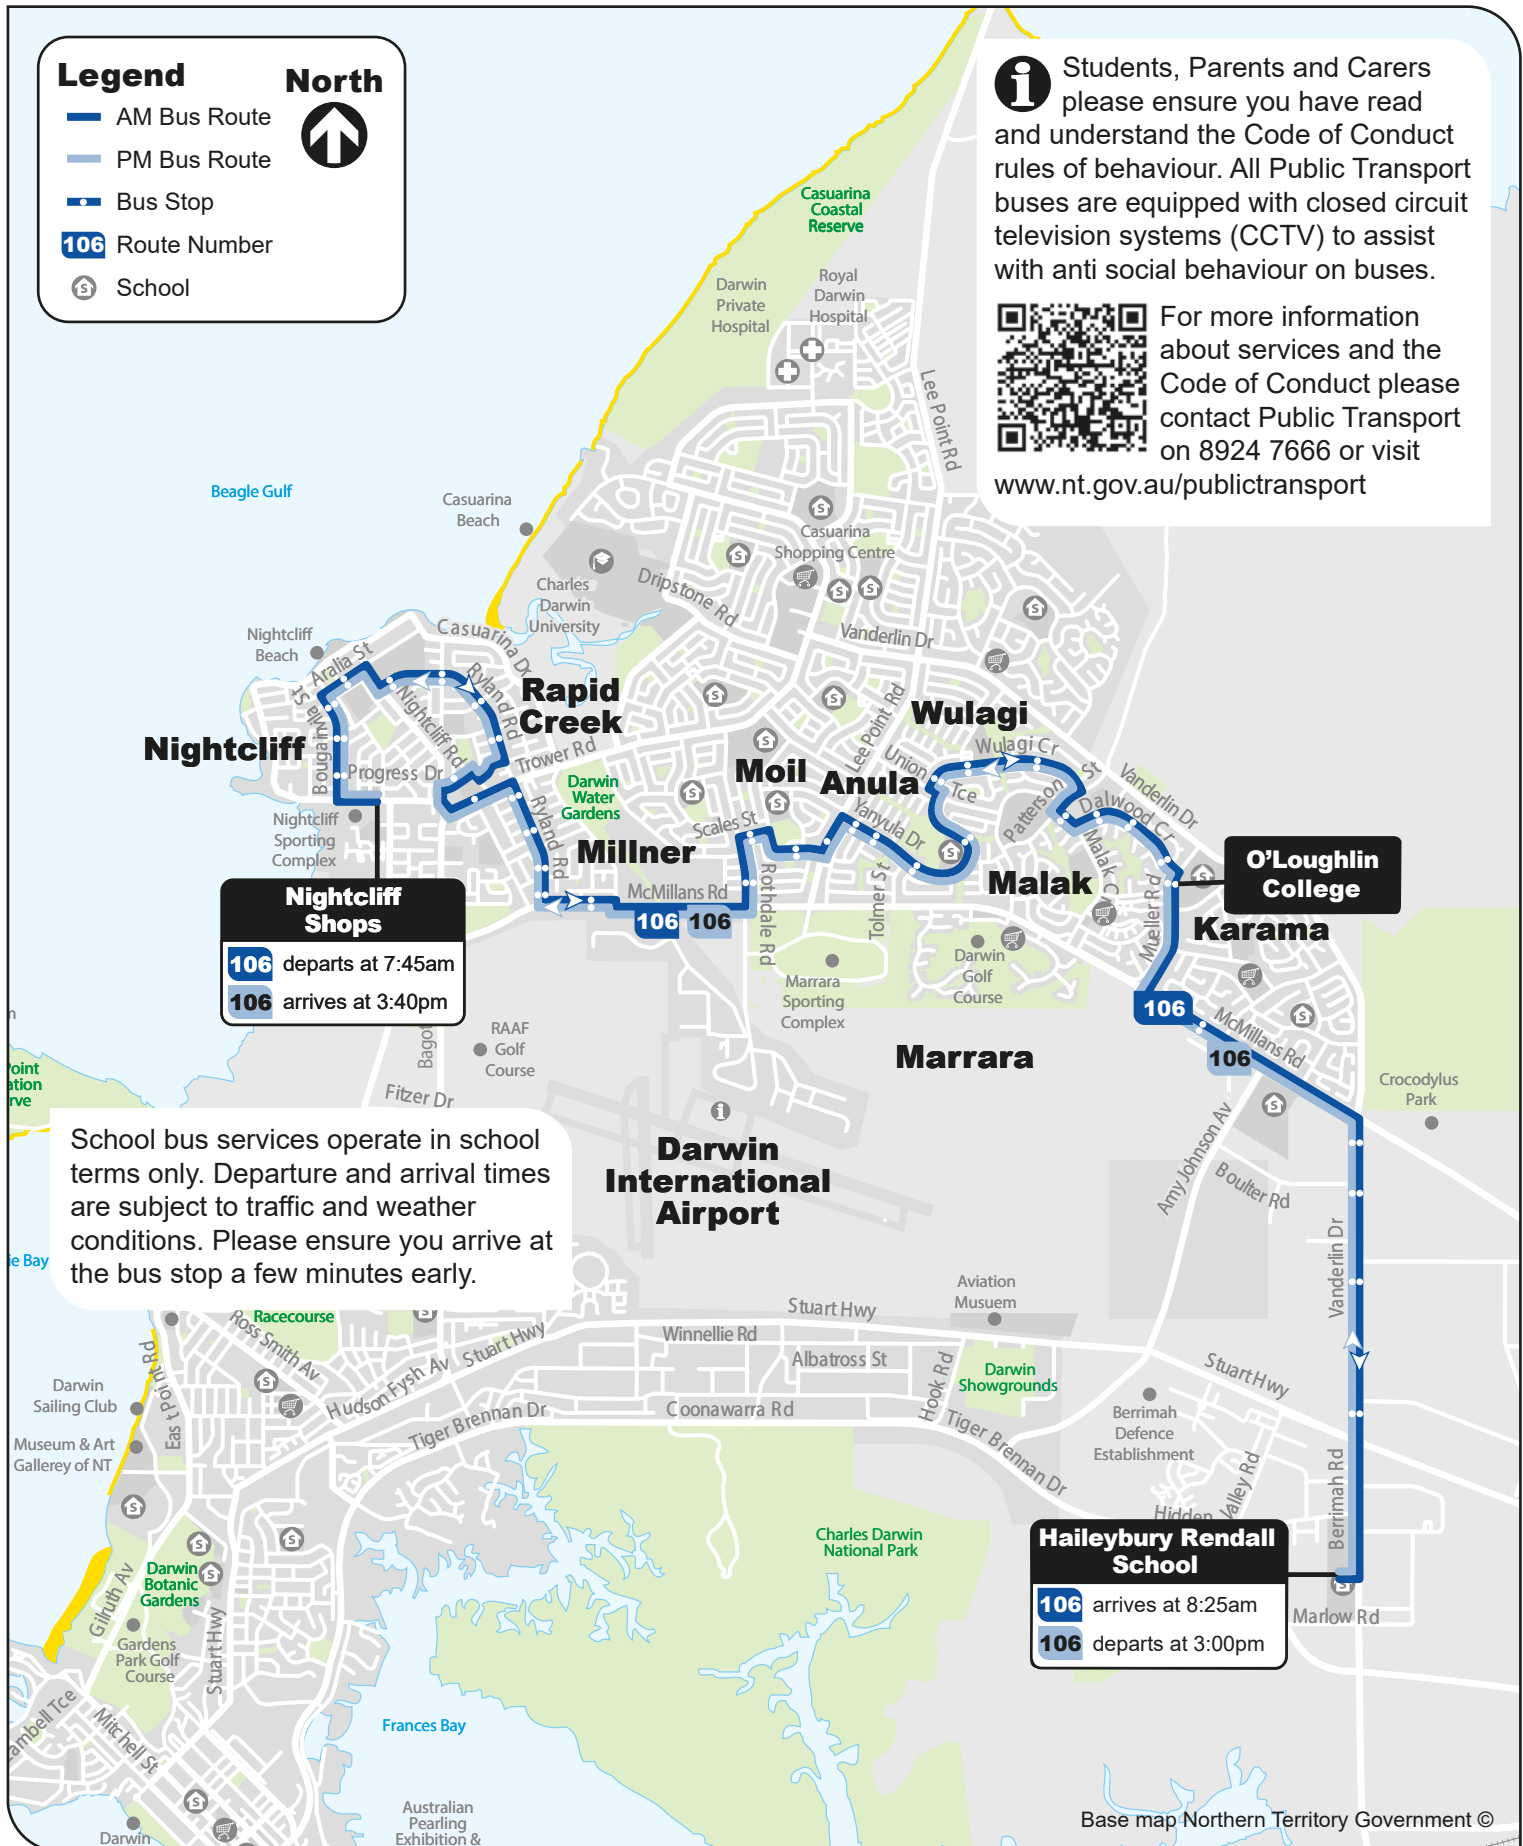

106

Haileybury Rendall School Bus Service

AM Service

106 Nightcliff Shops to O'Loughlin College and Haileybury Rendall School via Rapid Creek, Millner, Moil and Wulagi

PM Service

106 Haileybury Rendall School and O'Loughlin College to Nightcliff Shops via Wulagi, Moil, Millner and Rapid Creek

Legend

-  AM Bus Route
-  PM Bus Route
-  Bus Stop
-  Route Number
-  School

North

Students, Parents and Carers please ensure you have read and understand the Code of Conduct rules of behaviour. All Public Transport buses are equipped with closed circuit television systems (CCTV) to assist with anti social behaviour on buses.

For more information about services and the Code of Conduct please contact Public Transport on 8924 7666 or visit www.nt.gov.au/publictransport

Nightcliff Shops
106 departs at 7:45am
106 arrives at 3:40pm

School bus services operate in school terms only. Departure and arrival times are subject to traffic and weather conditions. Please ensure you arrive at the bus stop a few minutes early.

Haileybury Rendall School
106 arrives at 8:25am
106 departs at 3:00pm