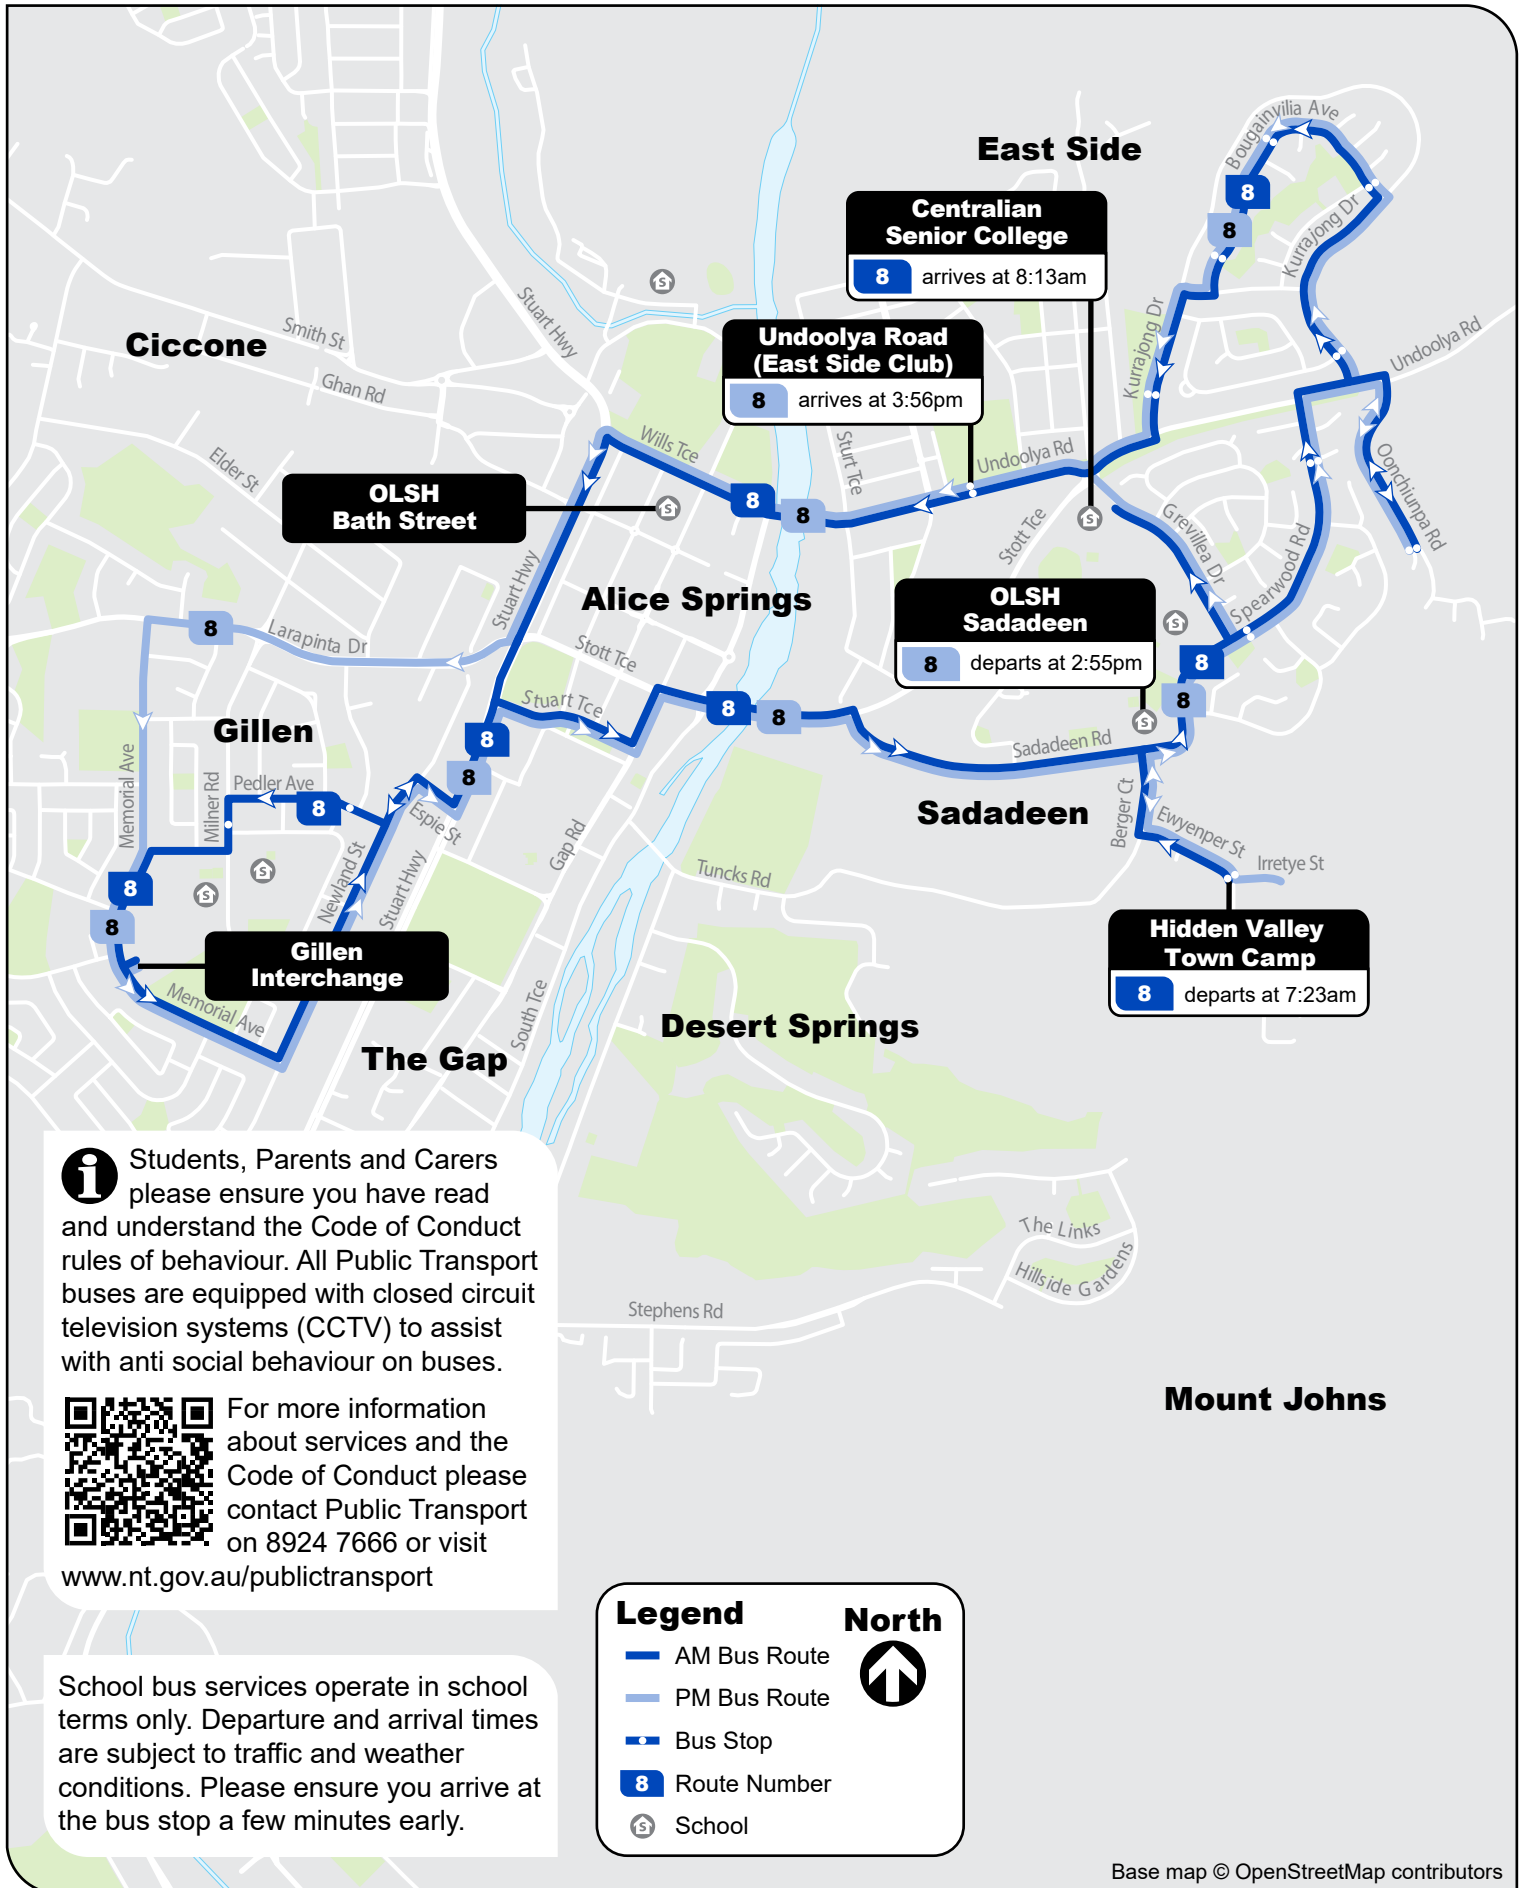

8

Alice Springs School Bus

AM Service

Hidden Valley Town Camp - Gillen Interchange - Centralian Senior College

PM Service

OLSH Sadadeen - Centralian Senior College - OLSH Bath St - Gillen Interchange - Undoolya Rd (East Side Club)

For more information about services and the Code of Conduct please contact Public Transport on 8924 7666 or visit www.nt.gov.au/publictransport

School bus services operate in school terms only. Departure and arrival times are subject to traffic and weather conditions. Please ensure you arrive at the bus stop a few minutes early.