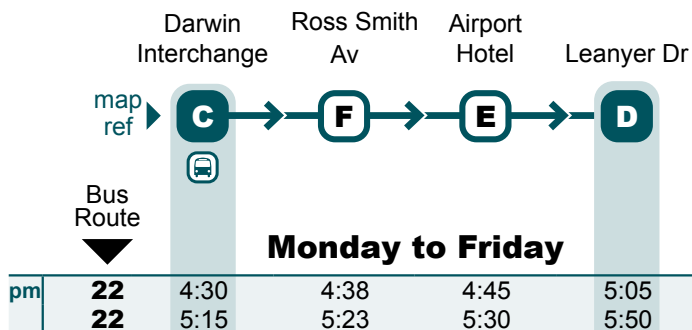

Leanyer to Darwin

i The morning service picks up from timing point **D** to **E** express to **F** dropping off from **F** to **C**.

Darwin to Leanyer

i The afternoon service picks up from timing point **C** to **F** express to **E** dropping off from **E** to **D**.

i Timing points are estimates only and are subject to traffic and weather conditions.

i Route 25 does not operate on Saturday, Sunday or Public Holidays.