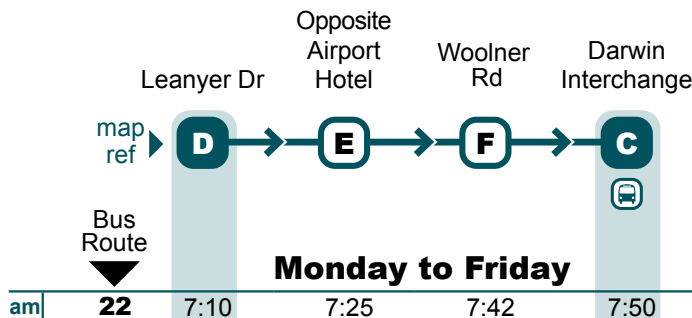

Leanyer to Darwin

i The morning service picks up from timing point **D** to **E** express to **F** dropping off from **F** to **C**.

Darwin to Leanyer

i The afternoon service picks up from timing point **C** to **F** express to **E** dropping off from **E** to **D**.

i Timing points are estimates only and are subject to traffic and weather conditions.

i Route 25 does not operate on Saturday, Sunday or Public Holidays.