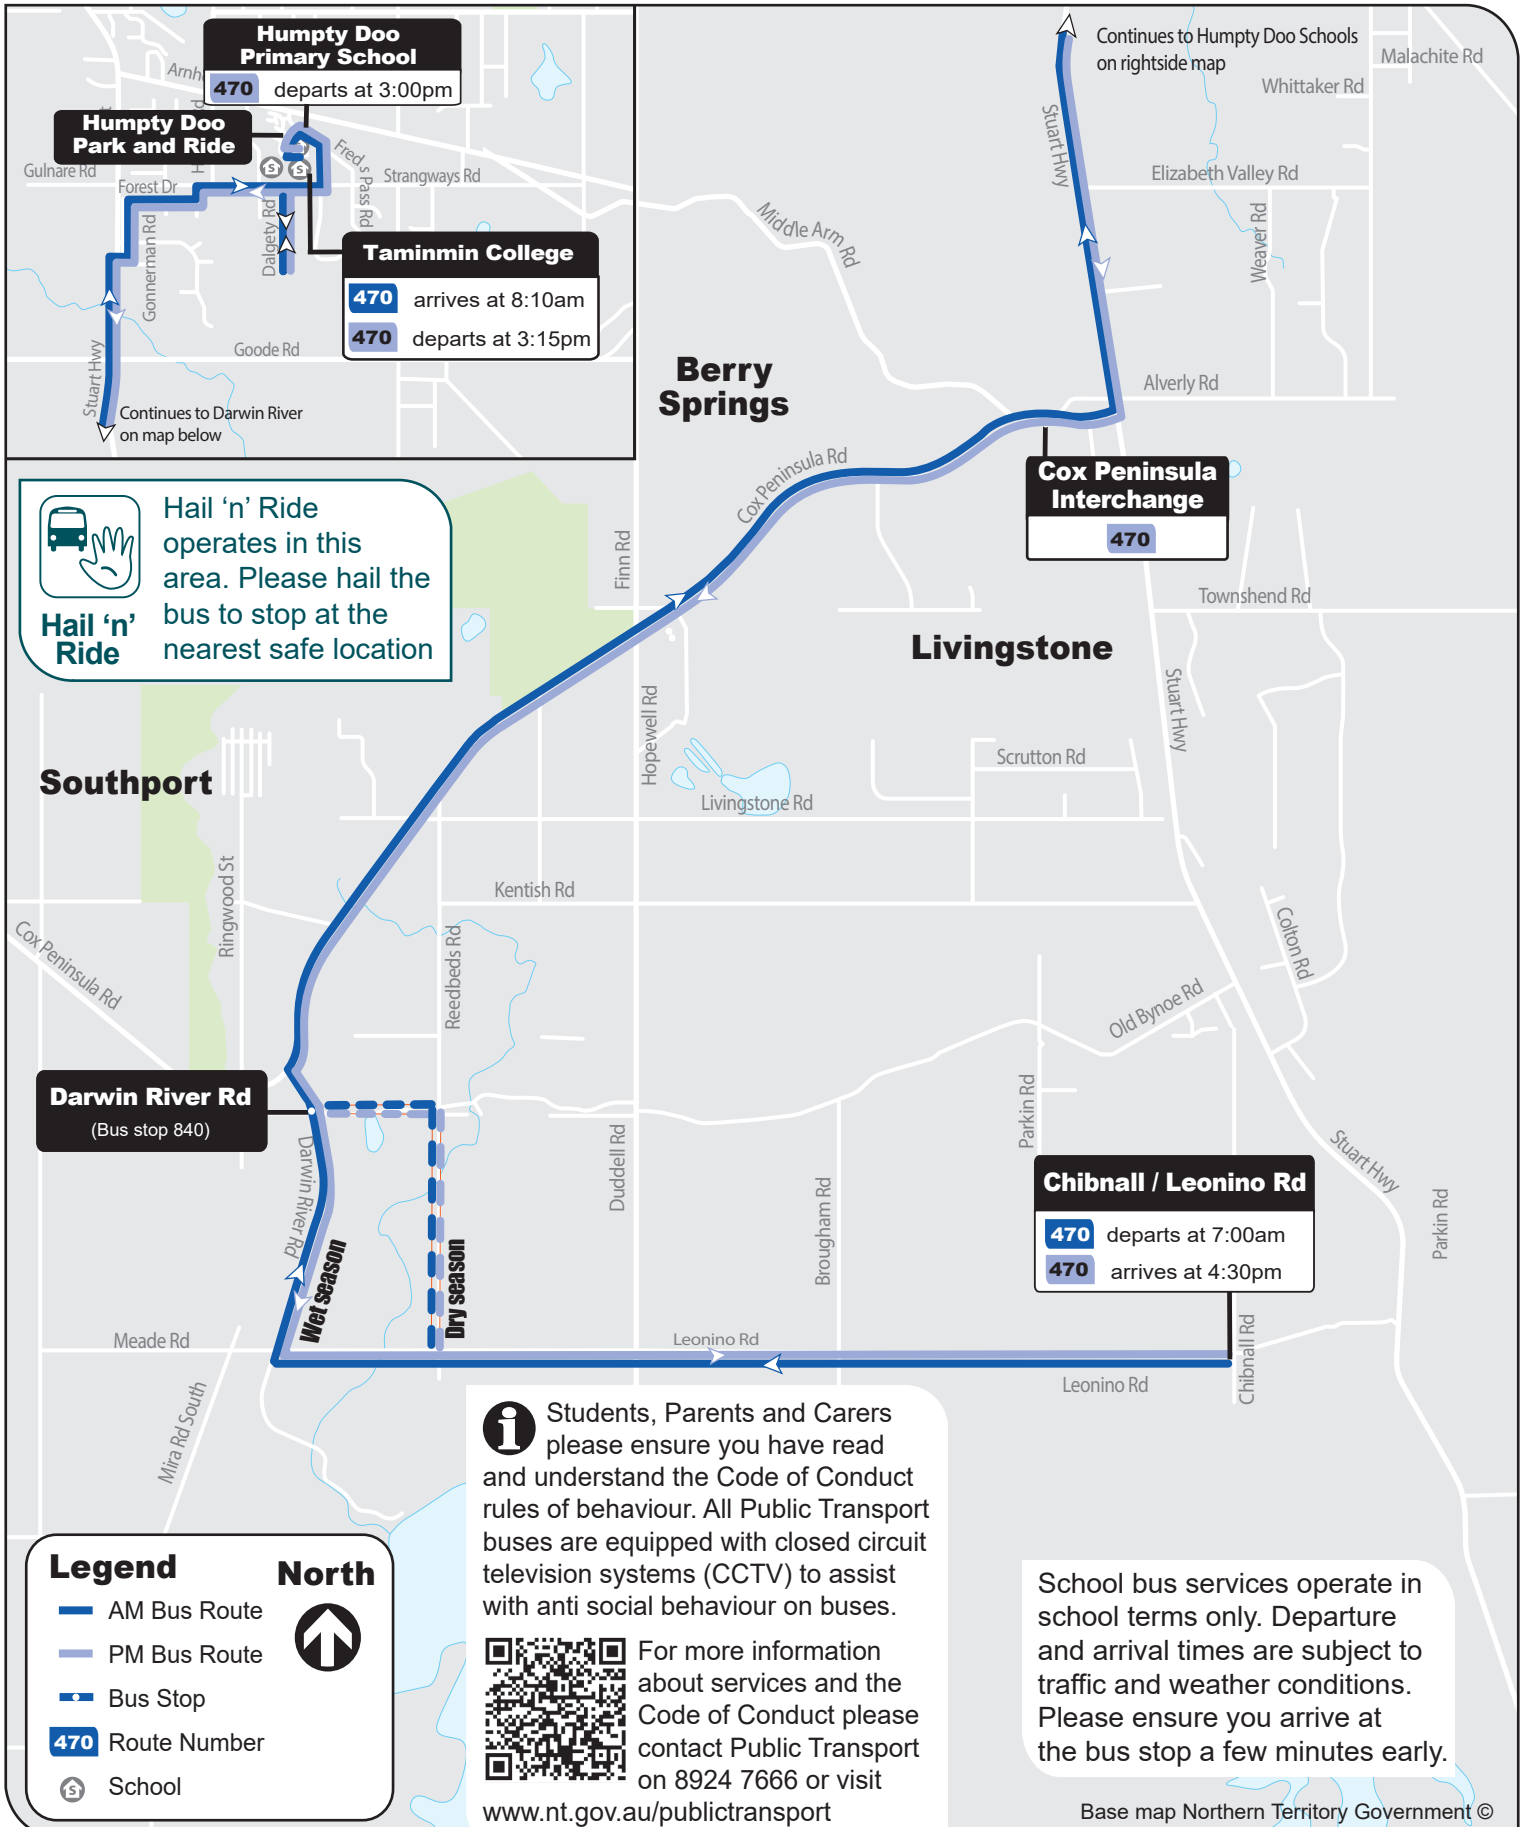

470

Humpty Doo Schools Bus Services

AM Service

470 Chibnall / Leonino Rds to Humpty Doo Schools via Darwin River Road

PM Service

470 Humpty Doo Schools to Chibnall / Leonino Rds via Darwin River Road

Note: If Darwin River Dam spillway is flooding, the route of travel will be along Duddell and Hopewell Rds

Hail 'n' Ride

Hail 'n' Ride operates in this area. Please hail the bus to stop at the nearest safe location

Students, Parents and Carers please ensure you have read and understand the Code of Conduct rules of behaviour. All Public Transport buses are equipped with closed circuit television systems (CCTV) to assist with anti social behaviour on buses.

Base map Northern Territory Government ©