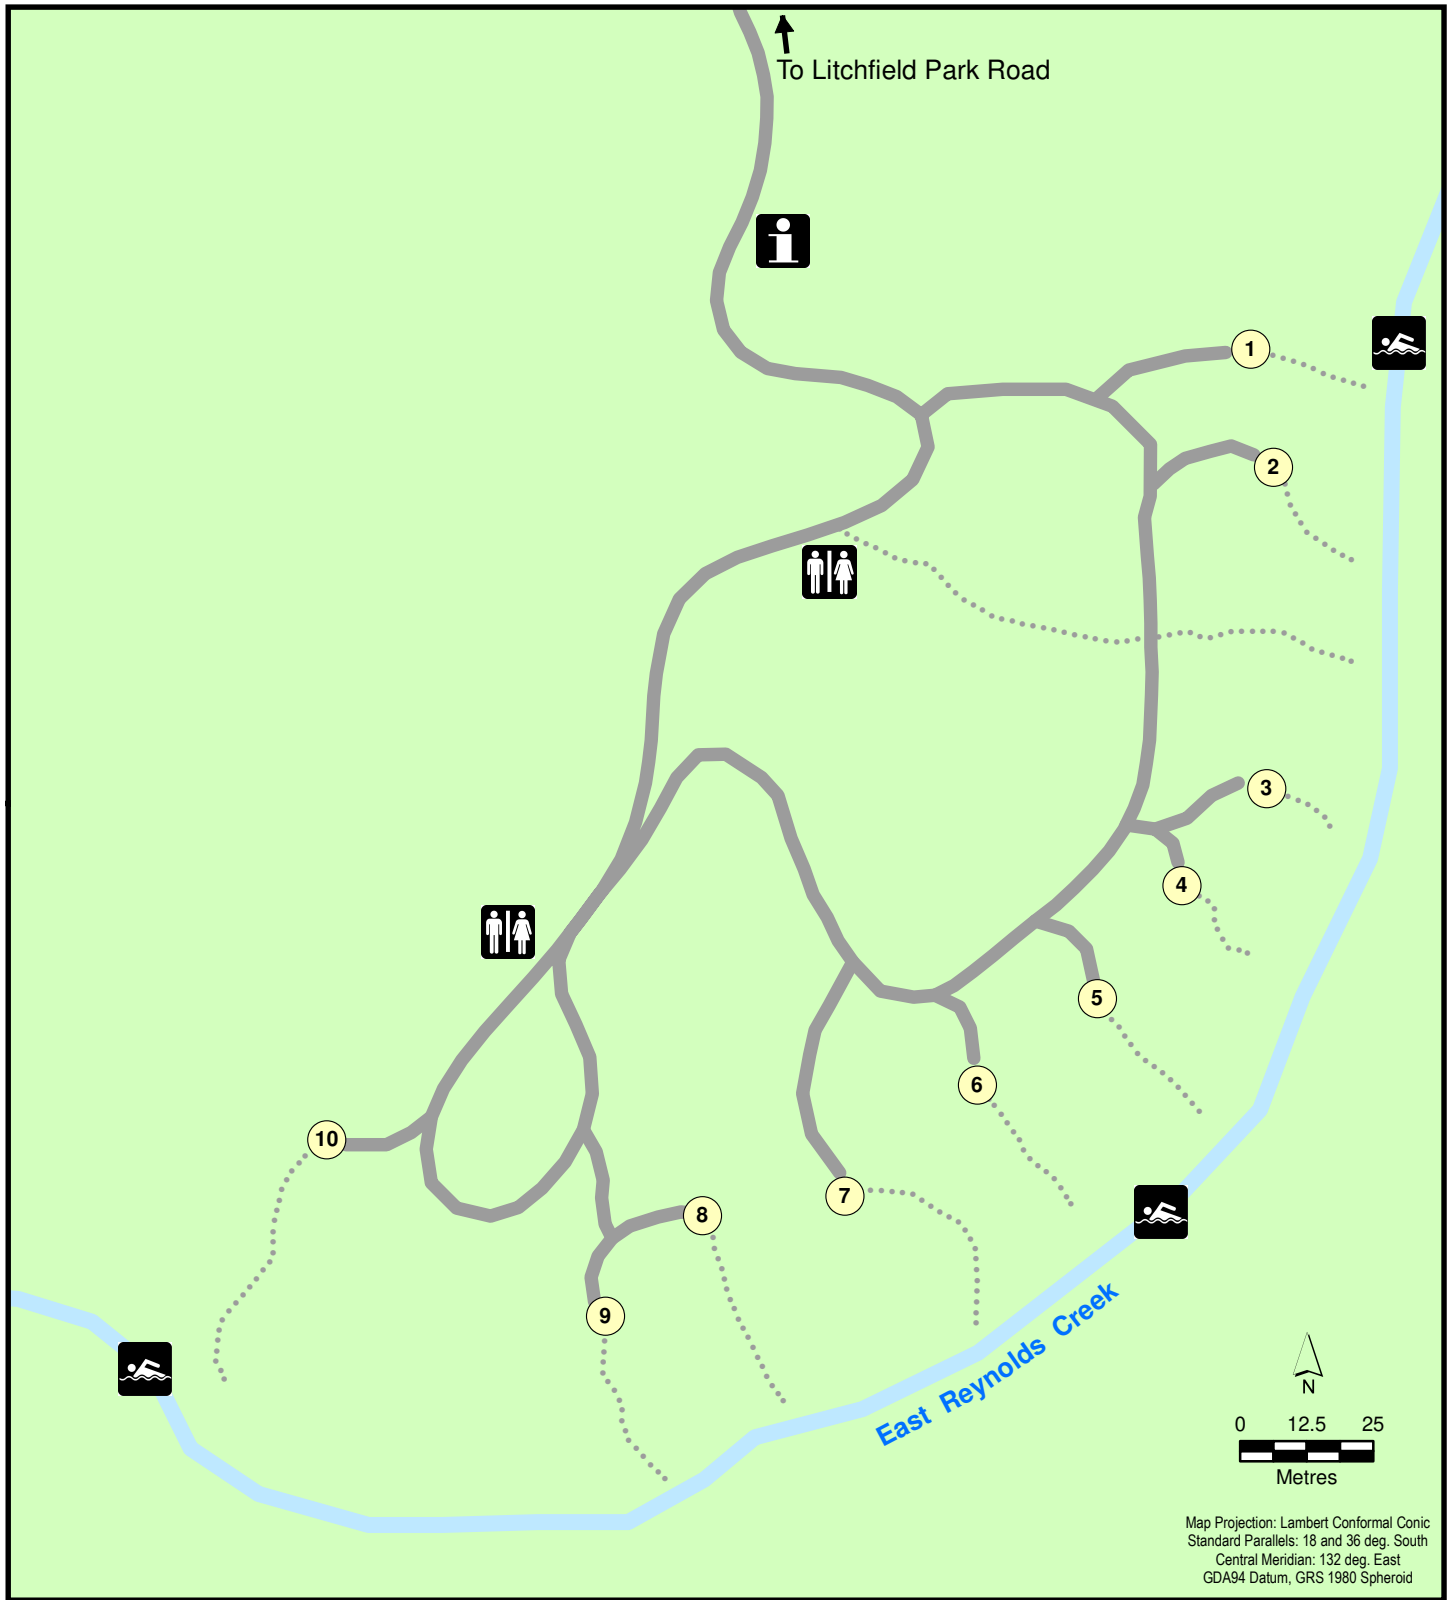

# Central Valley - Campground 1

## Litchfield National Park

### LEGEND

	Sealed Road		4WD Only		Barbecue
	Unsealed Road		Vehicle Camping		Picnic Facility
	4WD Track		Bush Camping		Information
	Walking Track		Toilets		Swimming Permitted
	Access Track				
	Park Boundary				