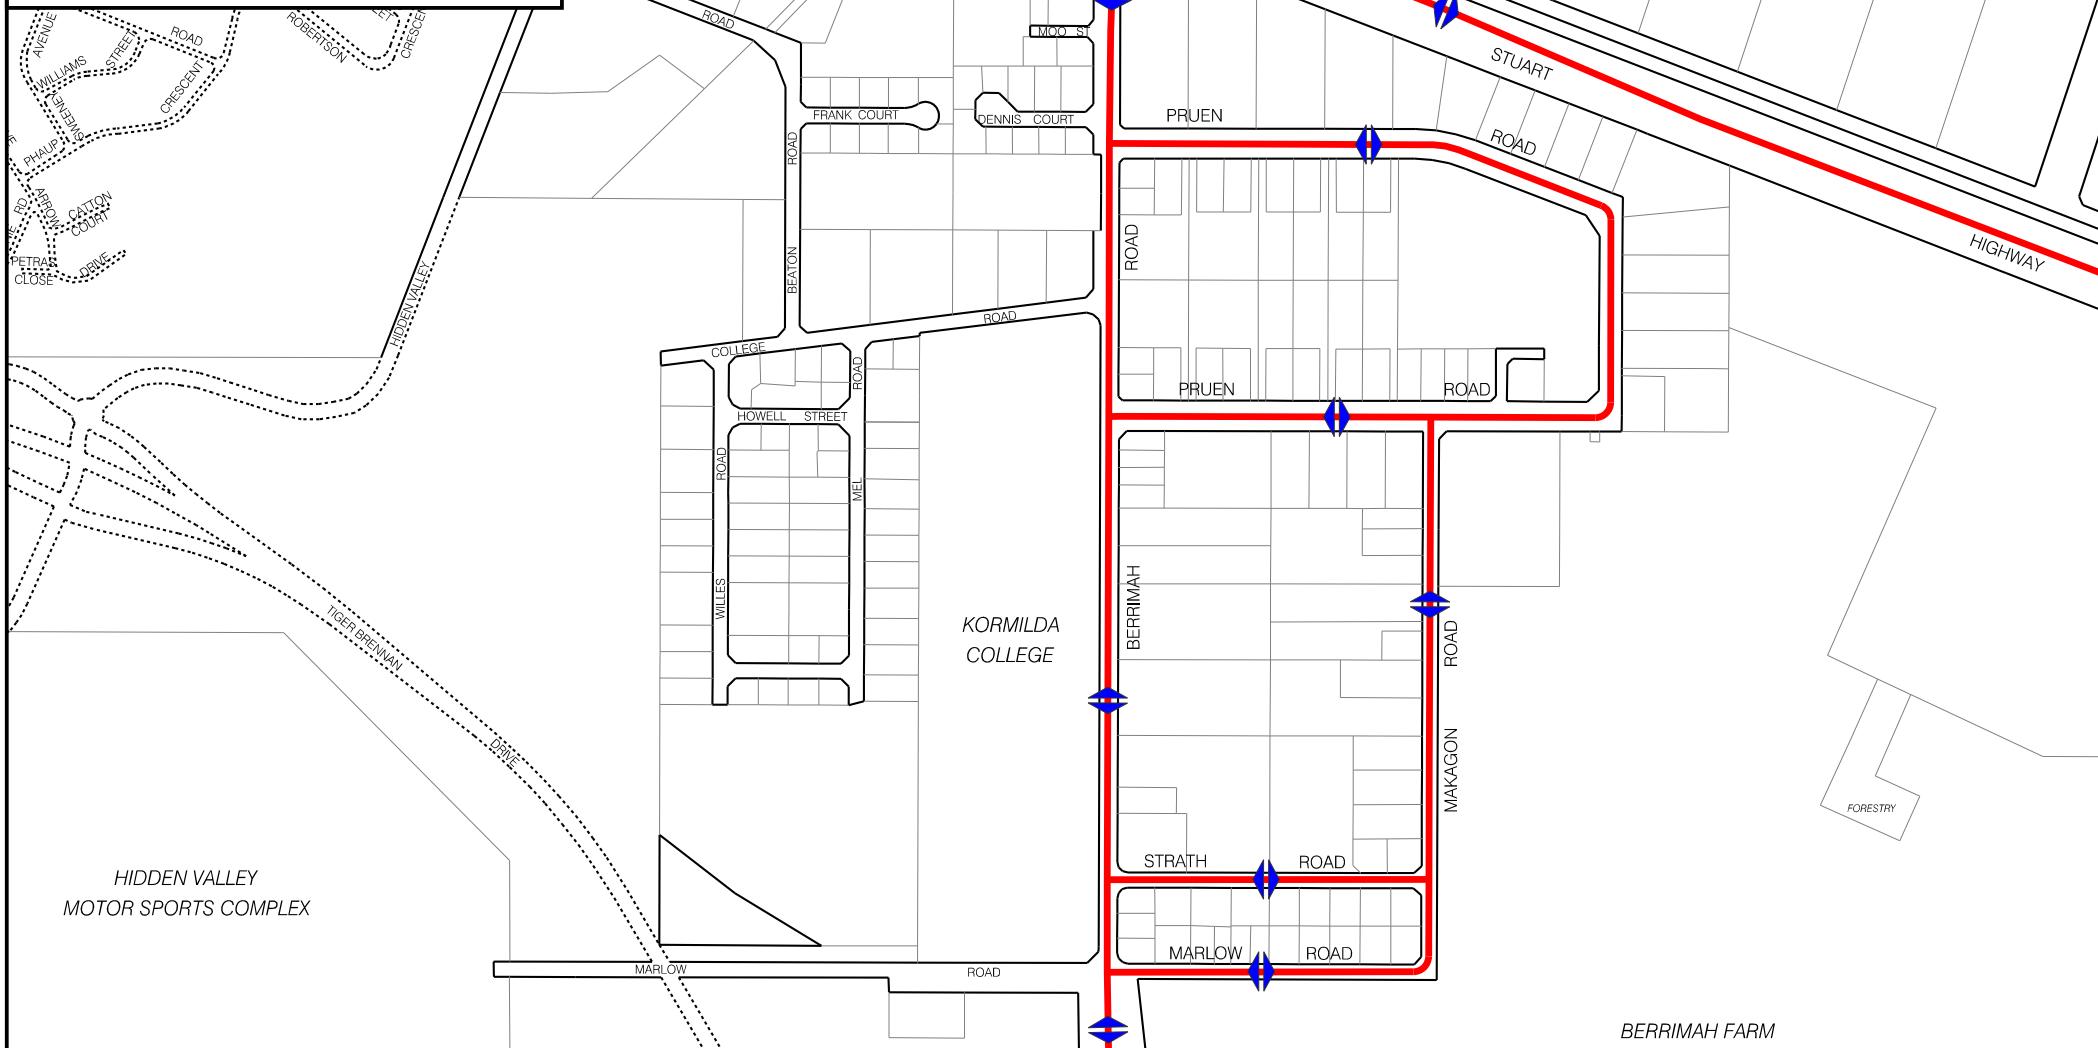

Road Train Routes

Plan 3 - Berrimah

Legend

-  Road Train Route
-  Direction of Travel

0m 100 200 300 400 500m

Northern Territory Government

Date: 4-Aug-11

BERRIMAH FARM