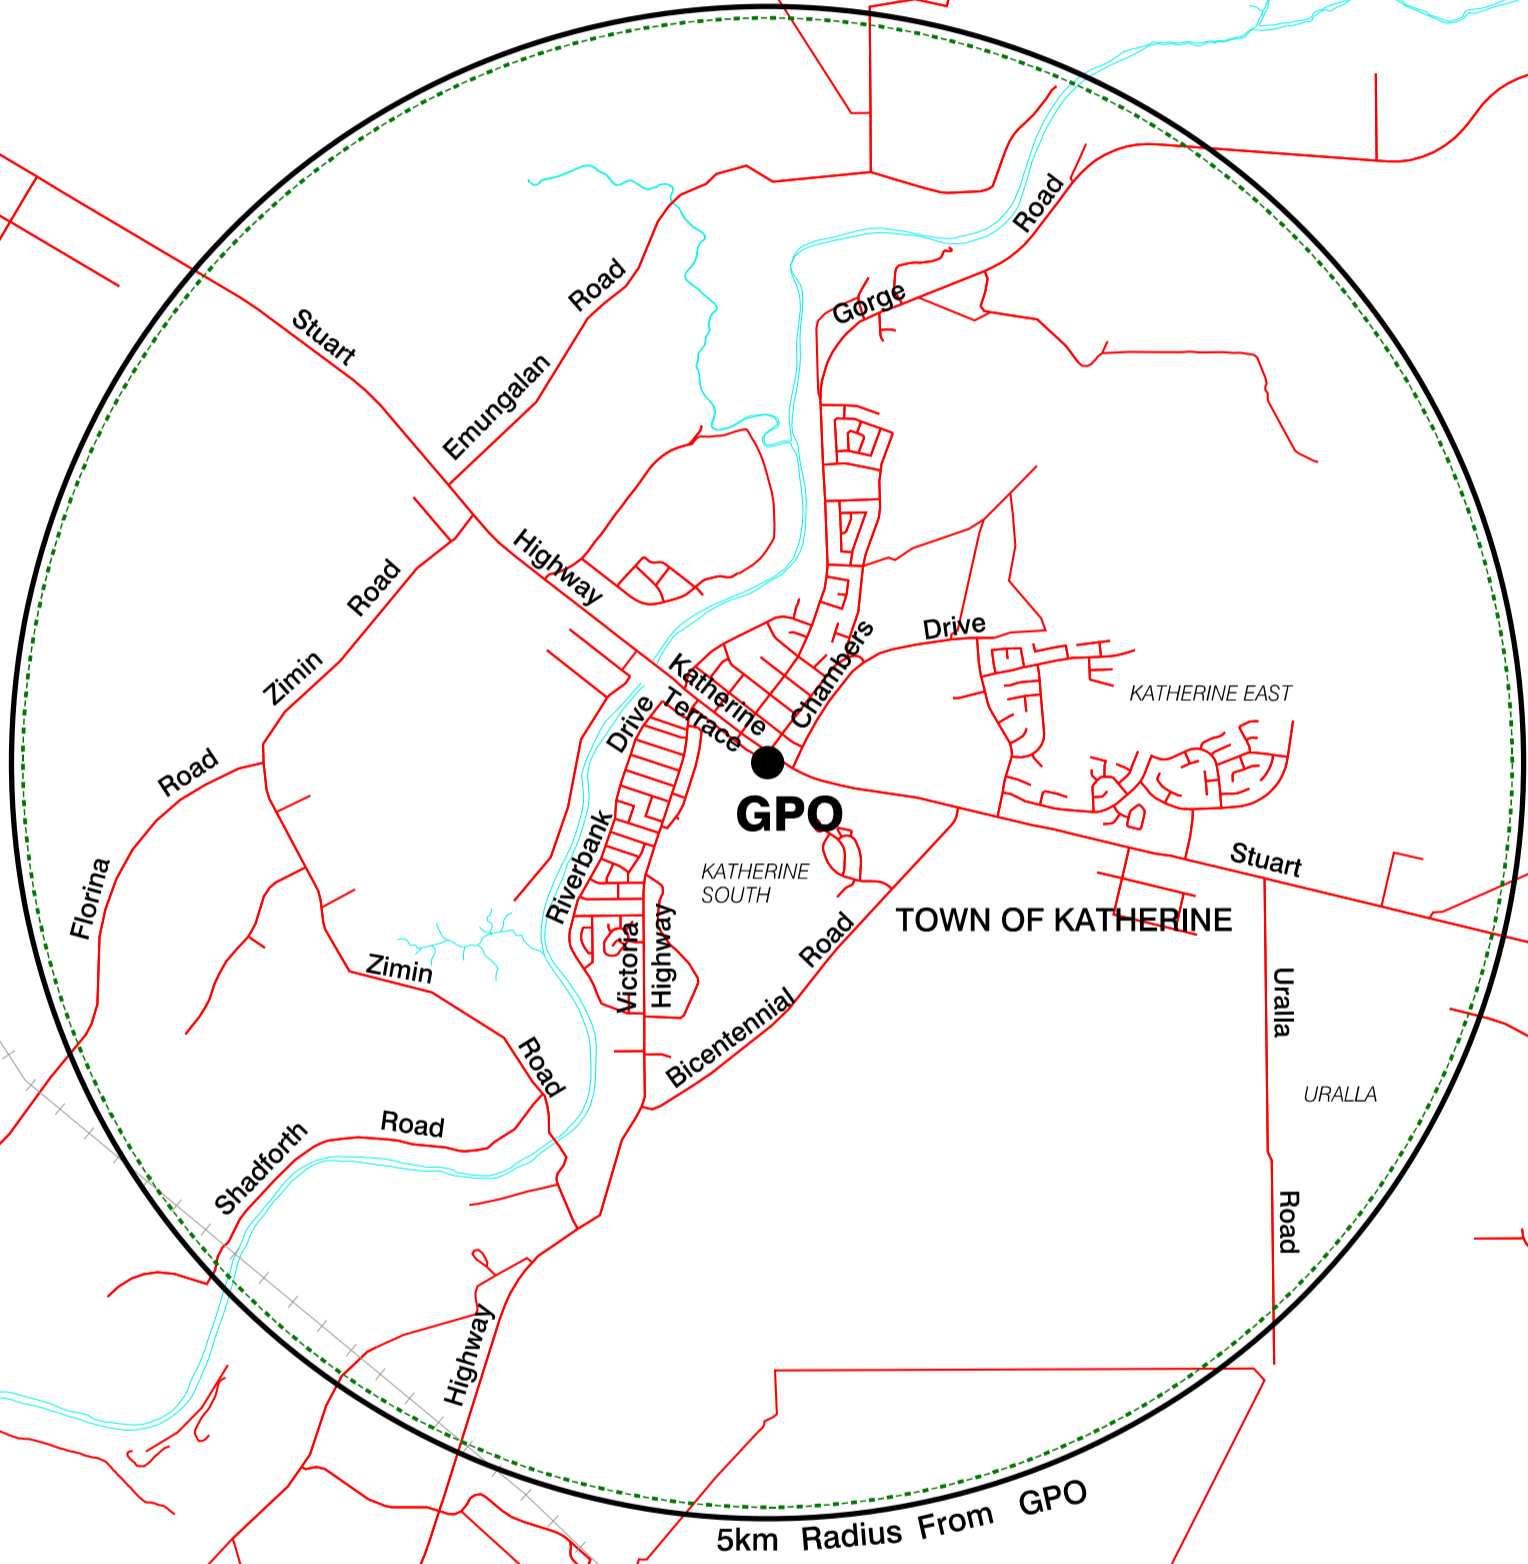

KATHERINE TAXI and MINIBUS AREA

LEGEND

- Taximeter Area
- Minibusmeter Area

Date: September 11

5km Radius From GPO