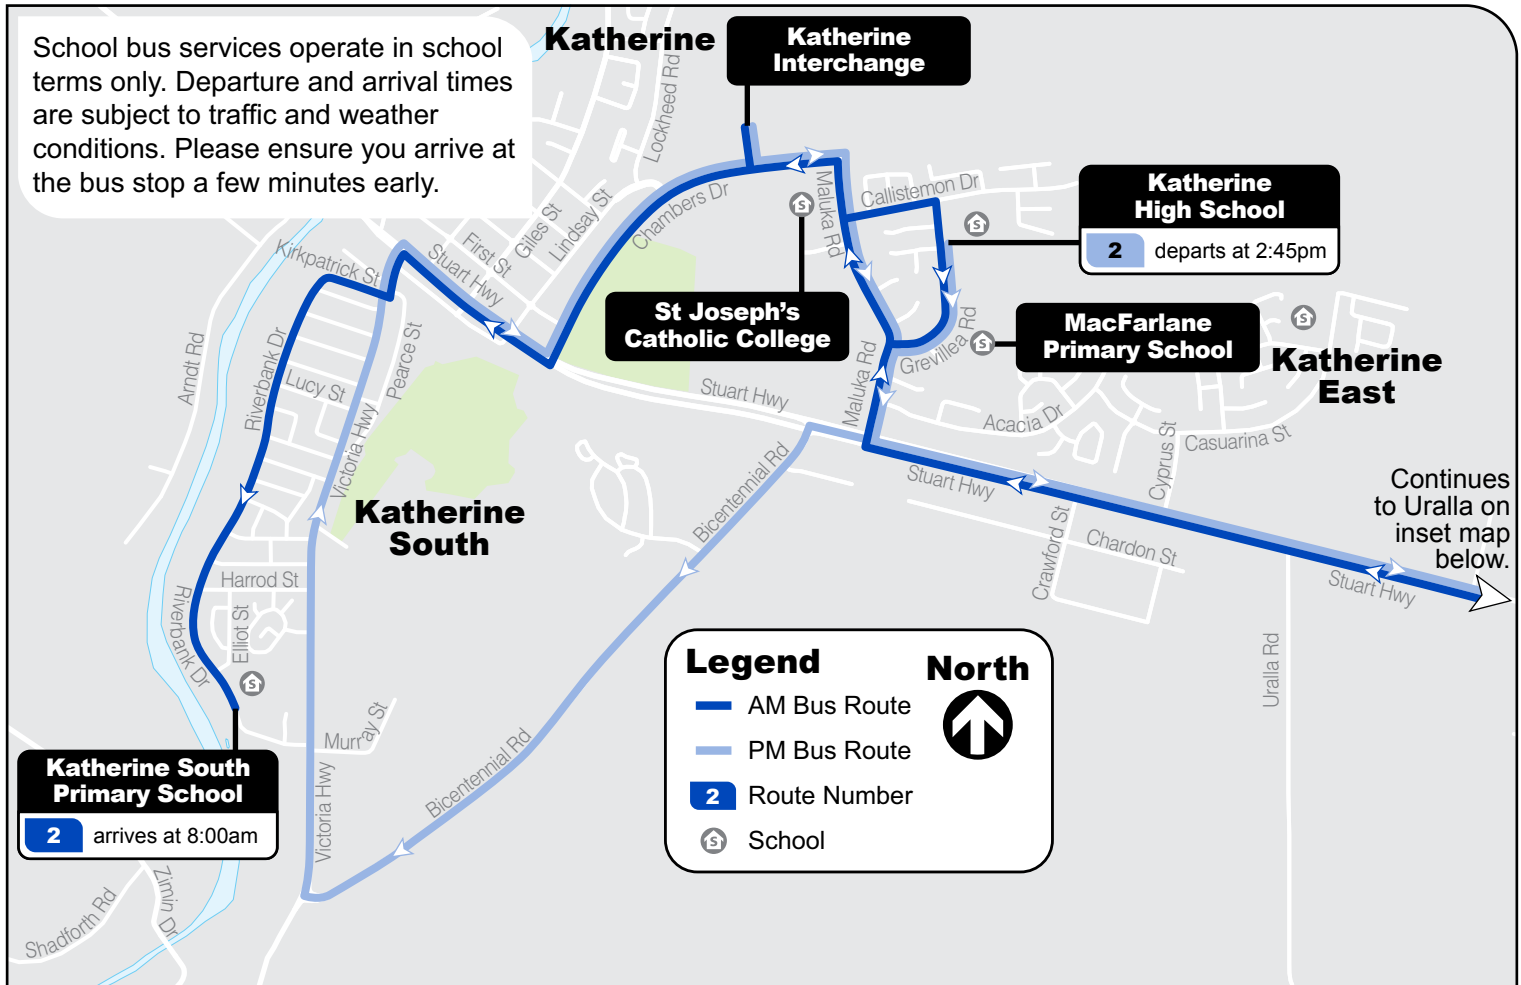

2

Katherine High School Bus Service

AM Service

Tindal to Katherine High School, MacFarlane Primary School, St Joseph's College and Katherine South Primary School

PM Service

Katherine High School and MacFarlane Primary School to Tindal

School bus services operate in school terms only. Departure and arrival times are subject to traffic and weather conditions. Please ensure you arrive at the bus stop a few minutes early.