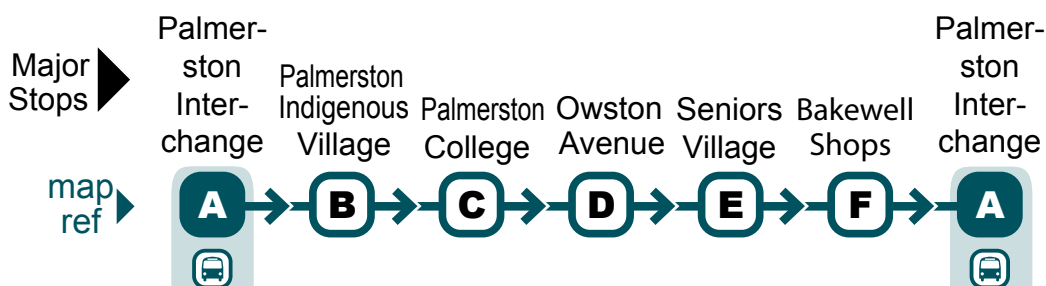

Palmerston to Palmerston

via Indigenous Village, Rosebery and Bellamack

Major Stops	Palmerston Interchange	Palmerston Indigenous Village	Palmerston College	Owston Avenue	Seniors Village	Bakewell Shops	Palmerston Interchange	
map ref	A	B	C	D	E	F	A	
Bus Route	Monday to Friday							
am	77	5:57	6:03	6:09	6:12	6:15	6:21	6:27
	77	6:30	6:36	6:42	6:45	6:48	6:54	7:00
	77	7:20	7:26	7:32	7:36	7:40	7:46	7:53
	77	7:56	8:02	8:08	8:12	8:16	8:22	8:29
	77	8:34	8:40	8:46	8:50	8:53	8:59	9:05
	77	9:08	9:14	9:20	9:24	9:27	9:33	9:39
	77	9:52	9:58	10:04	10:08	10:11	10:17	10:23
	77	10:26	10:32	10:38	10:42	10:45	10:51	10:57
	77	11:45	11:51	11:57	12:01	12:05	12:10	12:17
pm	77	12:20	12:26	12:32	12:36	12:39	12:45	12:51
	77	12:54	1:00	1:06	1:10	1:13	1:19	1:25
	77	1:37	1:43	1:49	1:53	1:56	2:02	2:08
	77	3:02	3:09	3:15	3:21	3:25	3:31	3:39
	77	3:42	3:48	3:54	3:58	4:02	4:08	4:15
	77	4:18	4:24	4:30	4:34	4:38	4:43	4:50
	77	4:53	4:59	5:05	5:09	5:12	5:18	5:24
	77	5:32	5:38	5:44	5:48	5:51	5:57	6:03
	77	6:06	6:12	6:18	6:21	6:24	6:30	6:36
	77	6:40	6:46	6:52	6:55	6:58	7:04	7:10
	77	8:10	8:16	8:22	8:25	8:28	8:34	8:40
	77	8:53	8:59	9:05	9:08	9:11	9:17	9:23
	77	9:28	9:34	9:40	9:43	9:46	9:51	9:57

i Timing points are estimates only and are subject to traffic and weather conditions.

i There are no bus services on Good Friday and Christmas Day.

Palmerston to Palmerston

via Indigenous Village , Rosebery and Bellamack

i Timing points are estimates only and are subject to traffic and weather conditions.

i There are no bus services on Good Friday and Christmas Day