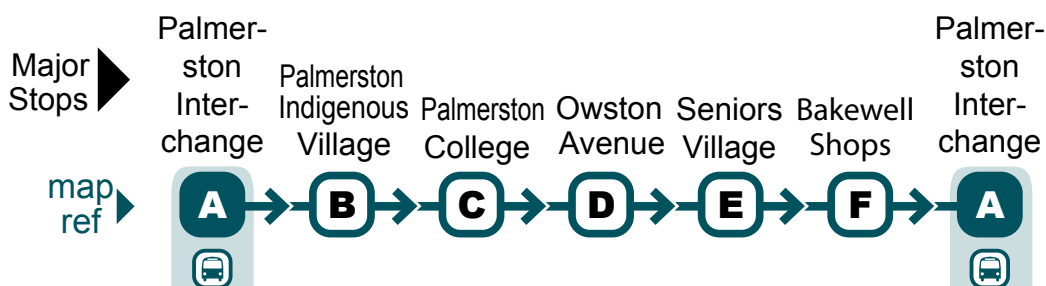

Palmerston to Palmerston

via Indigenous Village , Rosebery and Bellamack

		Palmerston Inter-change	Palmerston Indigenous Village	Palmerston College	Owston Avenue	Seniors Village	Bakewell Shops	Palmerston Inter-change
Major Stops								
map ref		A	B	C	D	E	F	A
Bus Route								
		Monday to Friday						
am	77	5:57	6:03	6:09	6:12	6:15	6:21	6:27
	77	6:30	6:36	6:42	6:45	6:48	6:54	7:00
	77	7:16	7:23	7:31	7:35	7:39	7:45	7:53
	77	7:56	8:02	8:08	8:12	8:16	8:22	8:29
	77	8:34	8:40	8:46	8:50	8:53	8:59	9:05
	77	9:08	9:14	9:20	9:24	9:27	9:33	9:39
	77	9:52	9:58	10:04	10:08	10:11	10:17	10:23
	77	10:26	10:32	10:38	10:42	10:45	10:51	10:57
pm	77	11:45	11:51	11:57	12:01	12:05	12:10	12:17
	77	12:20	12:26	12:32	12:36	12:39	12:45	12:51
	77	12:54	1:00	1:06	1:10	1:13	1:19	1:25
	77	1:37	1:43	1:49	1:53	1:56	2:02	2:08
	77	3:02	3:09	3:15	3:21	3:25	3:31	3:39
	77	3:42	3:48	3:54	3:58	4:02	4:08	4:15
	77	4:18	4:24	4:30	4:34	4:38	4:43	4:50
	77	4:53	4:59	5:05	5:09	5:12	5:18	5:24
	77	5:32	5:38	5:44	5:48	5:51	5:57	6:03
	77	6:06	6:12	6:18	6:21	6:24	6:30	6:36
	77	6:40	6:46	6:52	6:55	6:58	7:04	7:10
	77	8:10	8:16	8:22	8:25	8:28	8:34	8:40
	77	8:53	8:59	9:05	9:08	9:11	9:17	9:23
	77	9:28	9:34	9:40	9:43	9:46	9:51	9:57

i Timing points are estimates only and are subject to traffic and weather conditions.

i There are no bus services on Good Friday and Christmas Day.

Palmerston to Palmerston

via Palmerston Health Precinct, Rosebery and Bellamack

i Timing points are estimates only and are subject to traffic and weather conditions.

i There are no bus services on Good Friday and Christmas Day