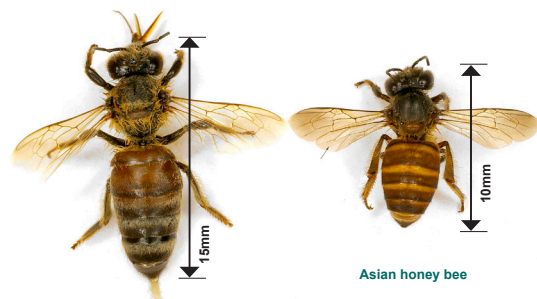

BIOSECURITY ALERT

Have you seen the Asian honey bee ?

ASIAN HONEY BEES

- are a serious threat to the NT bee keeping industry as they can transmit harmful pests to European honey bees
- are yellow and dark brown with black stripes on their body and legs
- similar to the common European honey bee, but about 5mm smaller
- move in very tight clusters that range from the size of a closed hand to that of a basketball when swarming.

European honey bee

Asian honey bee

STING

The Asian honey bees are more aggressive than European honey bees when it comes to harming humans and animals.

REPORT BEE SIGHTINGS

NTG apiary officer 0401 115 853

Exotic Pest Plant Hotline 1800 084 881