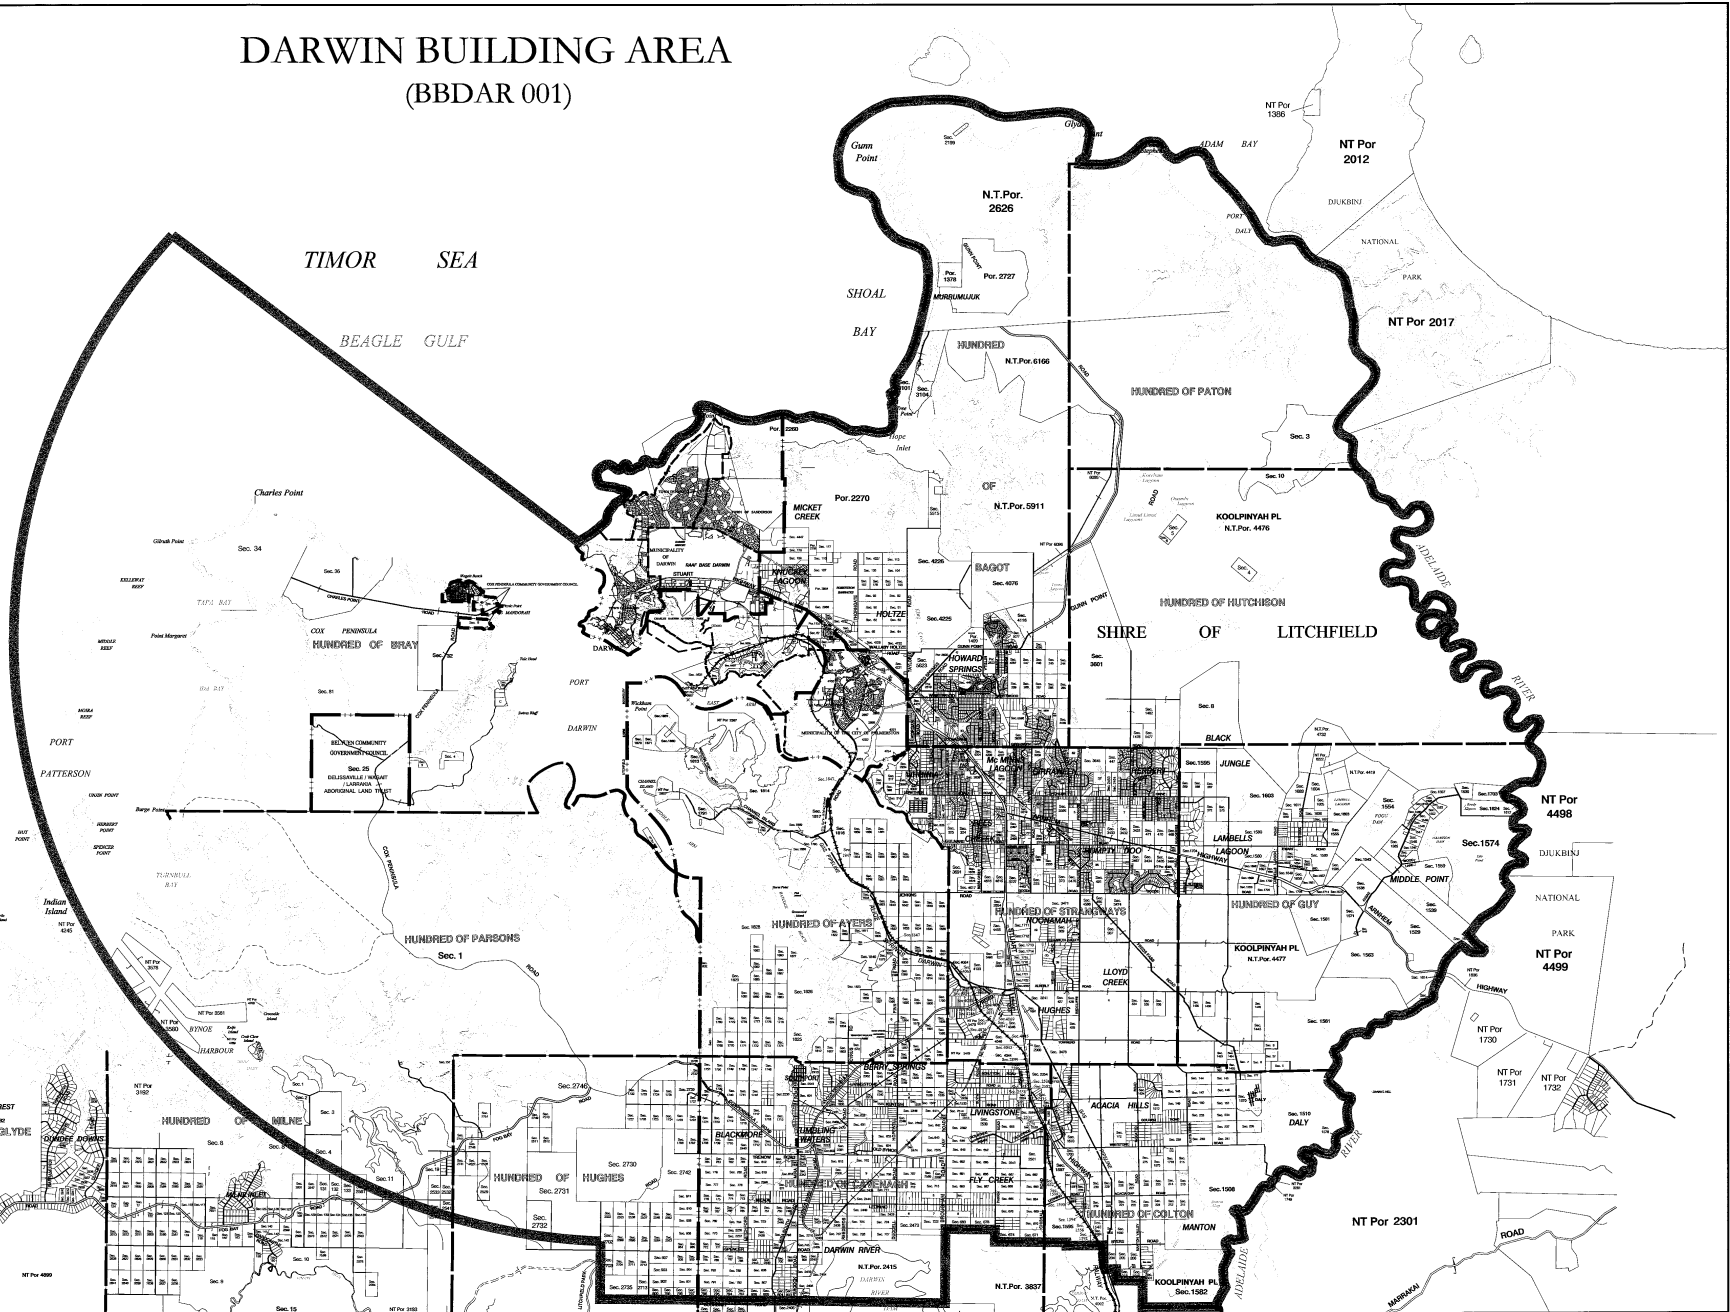

DARWIN BUILDING AREA (BBDAR 001)

FOG BAY

NT Por. 2011 NT Por. 4999

Local Government Boundary ————

Building Area Boundary ————

Northern Territory Government
Department of Infrastructure, Planning and Environment

[Signature]
Minister for Lands and Planning
Date: 10/5/09

Cadastral Current as at 25/08/2004 Source: Northern Territory DCDB

CP4959