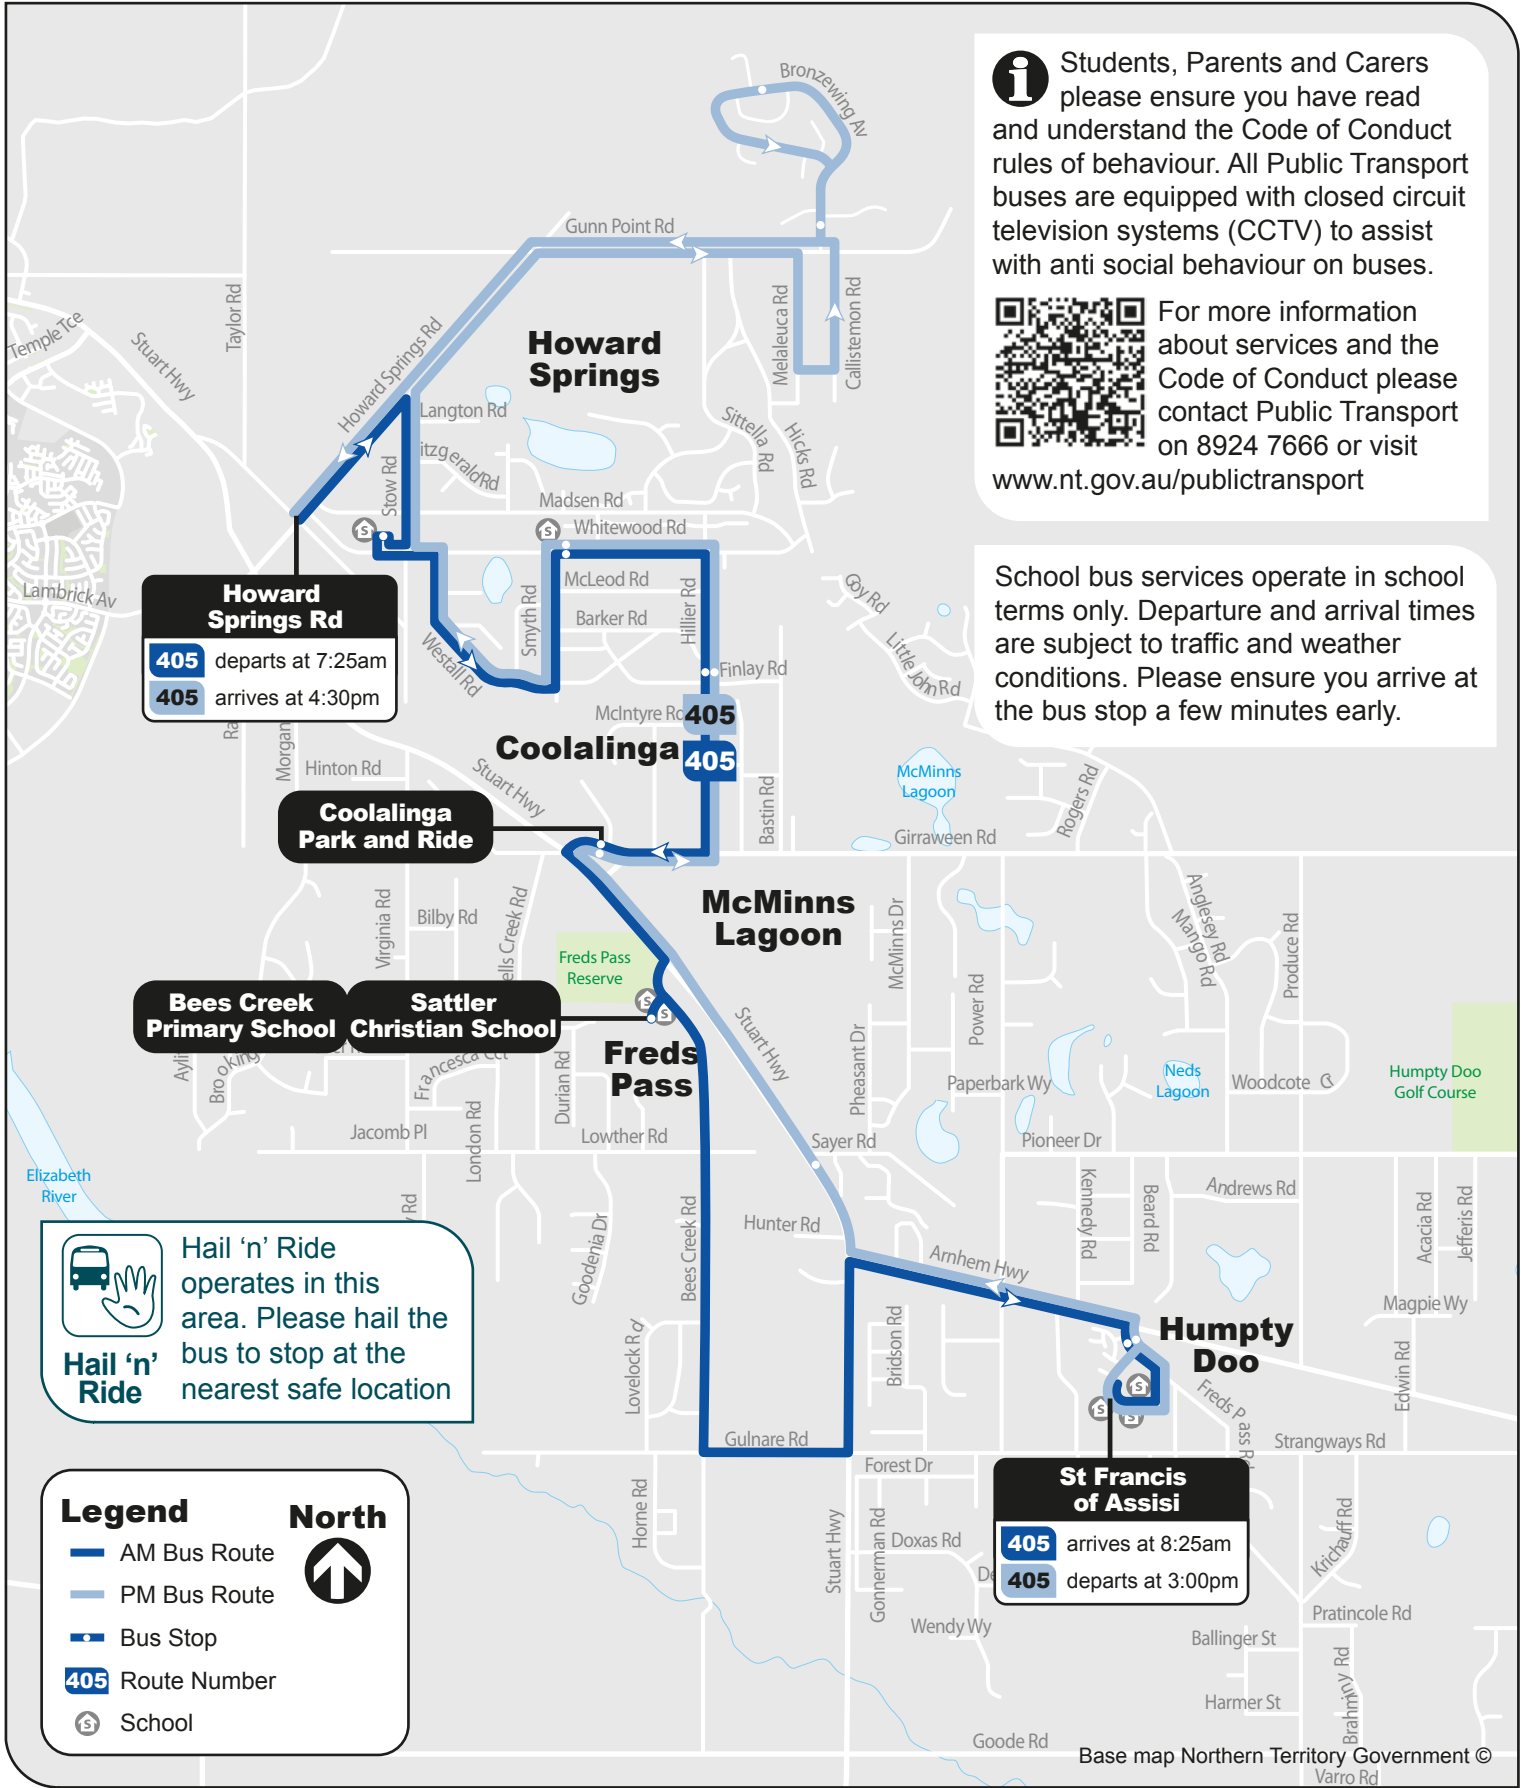

405

Sattler Christian School / Bees Creek Primary School / Humpty Doo Schools Bus Service

AM Service

405 Howard Springs to Sattler Christian School, Bees Creek Primary School and Humpty Doo Schools via Coolalinga Park and Ride

PM Service

405 Humpty Doo Schools to Howard Springs via Coolalinga Park and Ride

i Students, Parents and Carers please ensure you have read and understand the Code of Conduct rules of behaviour. All Public Transport buses are equipped with closed circuit television systems (CCTV) to assist with anti social behaviour on buses.

Howard Springs Rd
405 departs at 7:25am
405 arrives at 4:30pm

Coolalinga Park and Ride

Bees Creek Primary School **Sattler Christian School**

Freds Pass

McMinns Lagoon

Humpty Doo

St Francis of Assisi
405 arrives at 8:25am
405 departs at 3:00pm

 Hail 'n' Ride operates in this area. Please hail the bus to stop at the nearest safe location

Legend **North**
— AM Bus Route
— PM Bus Route
• Bus Stop
405 Route Number
S School