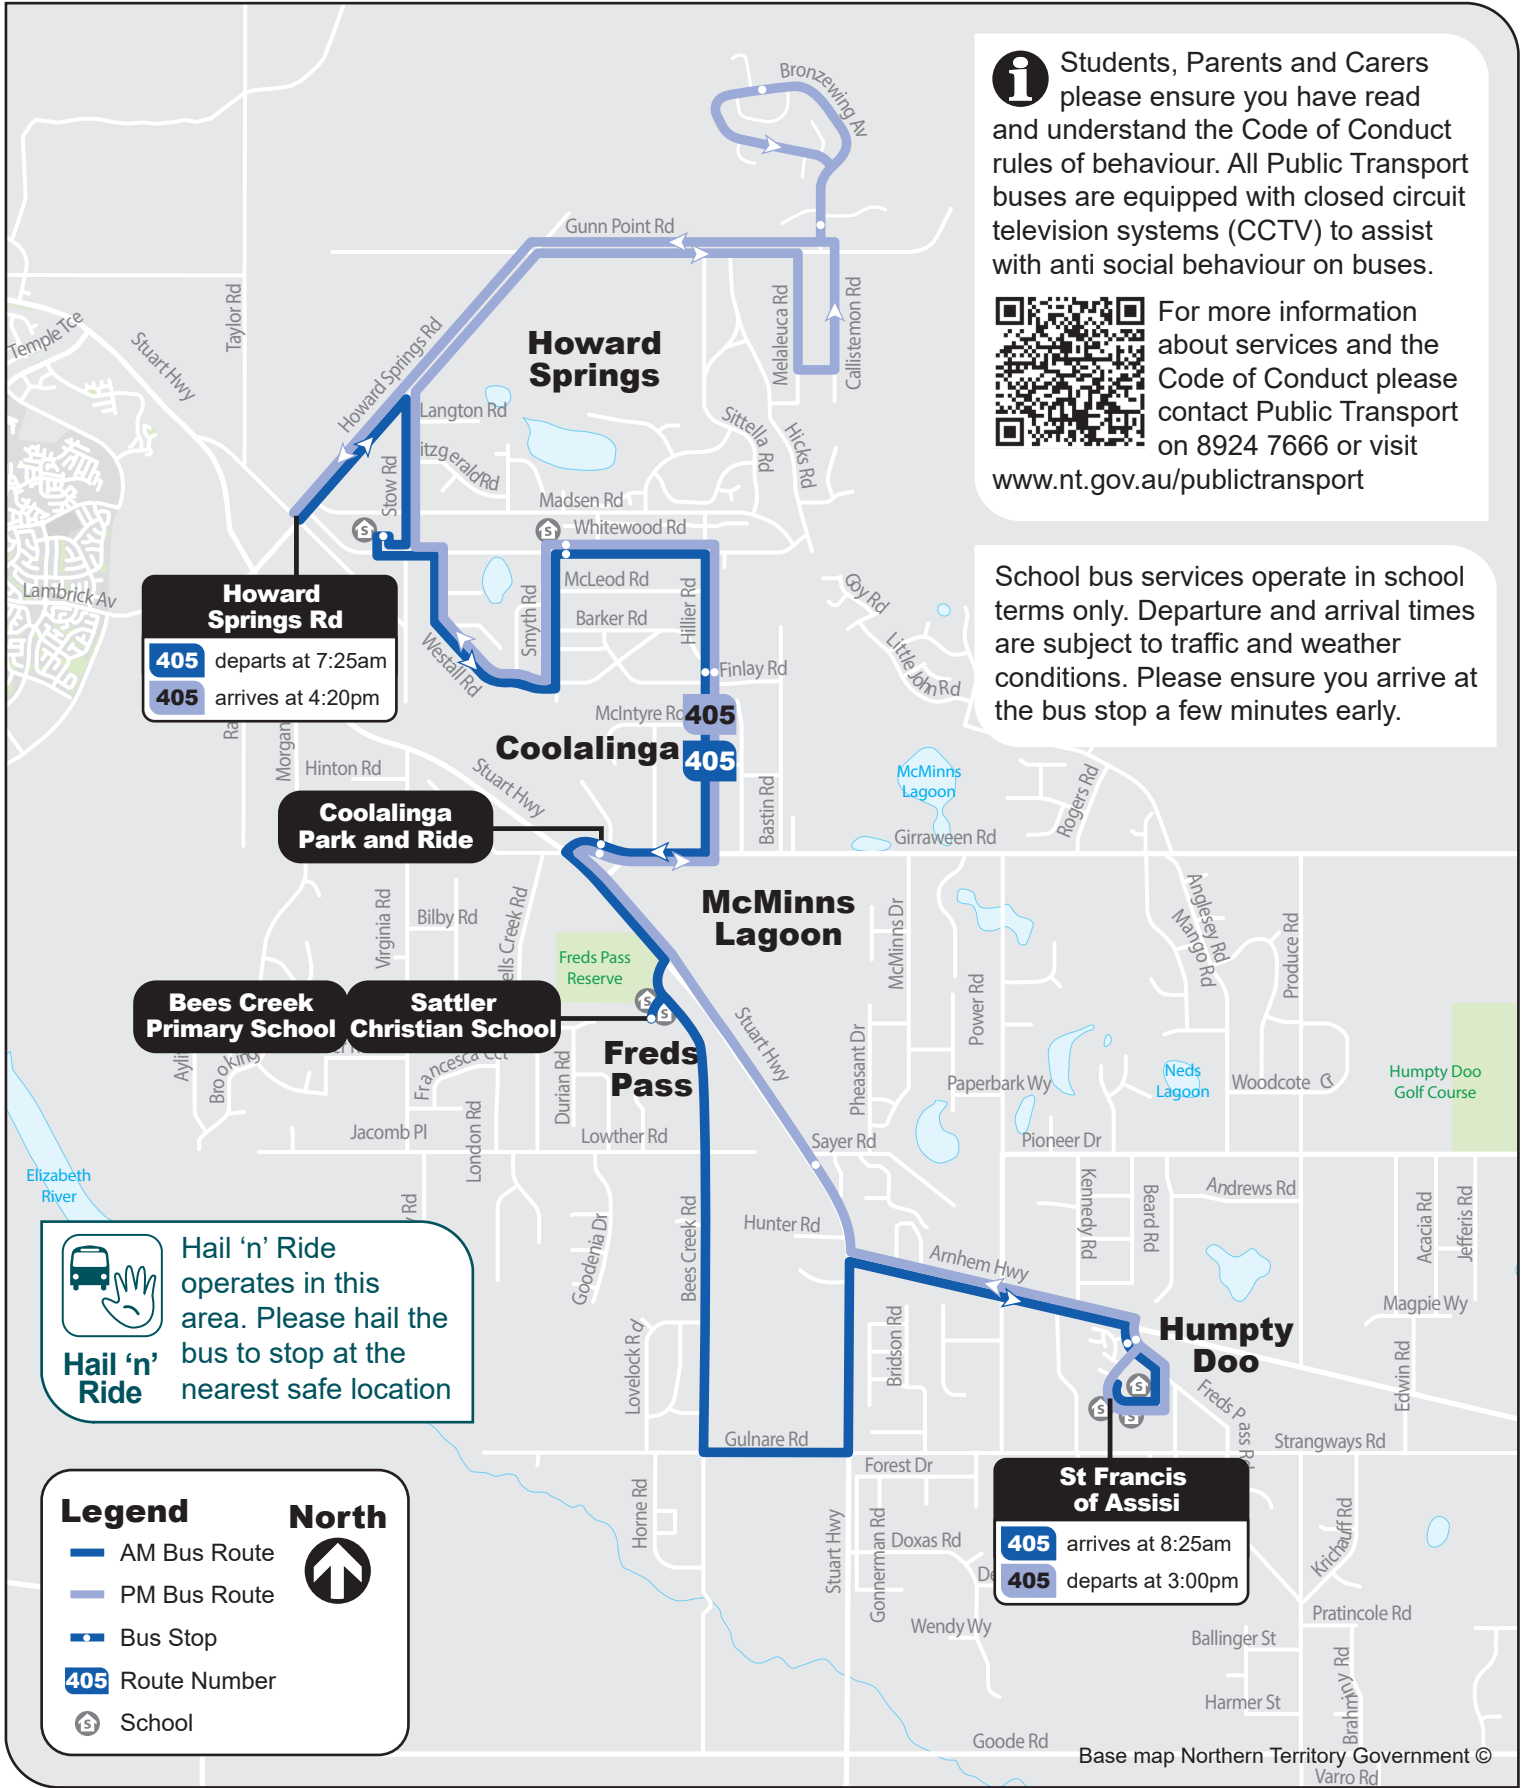

## Sattler Christian School / Bees Creek Primary School / Humpty Doo Schools Bus Service

### PM Service

405 Humpty Doo Schools to Howard Springs via Coolalinga Park and Ride

**Howard Springs Rd**  
 405 departs at 7:25am  
 405 arrives at 4:20pm

**Coolalinga Park and Ride**

**Bees Creek Primary School** **Sattler Christian School**

Hail 'n' Ride operates in this area. Please hail the bus to stop at the nearest safe location

### Legend

- AM Bus Route
- PM Bus Route
- Bus Stop
- Route Number
- School