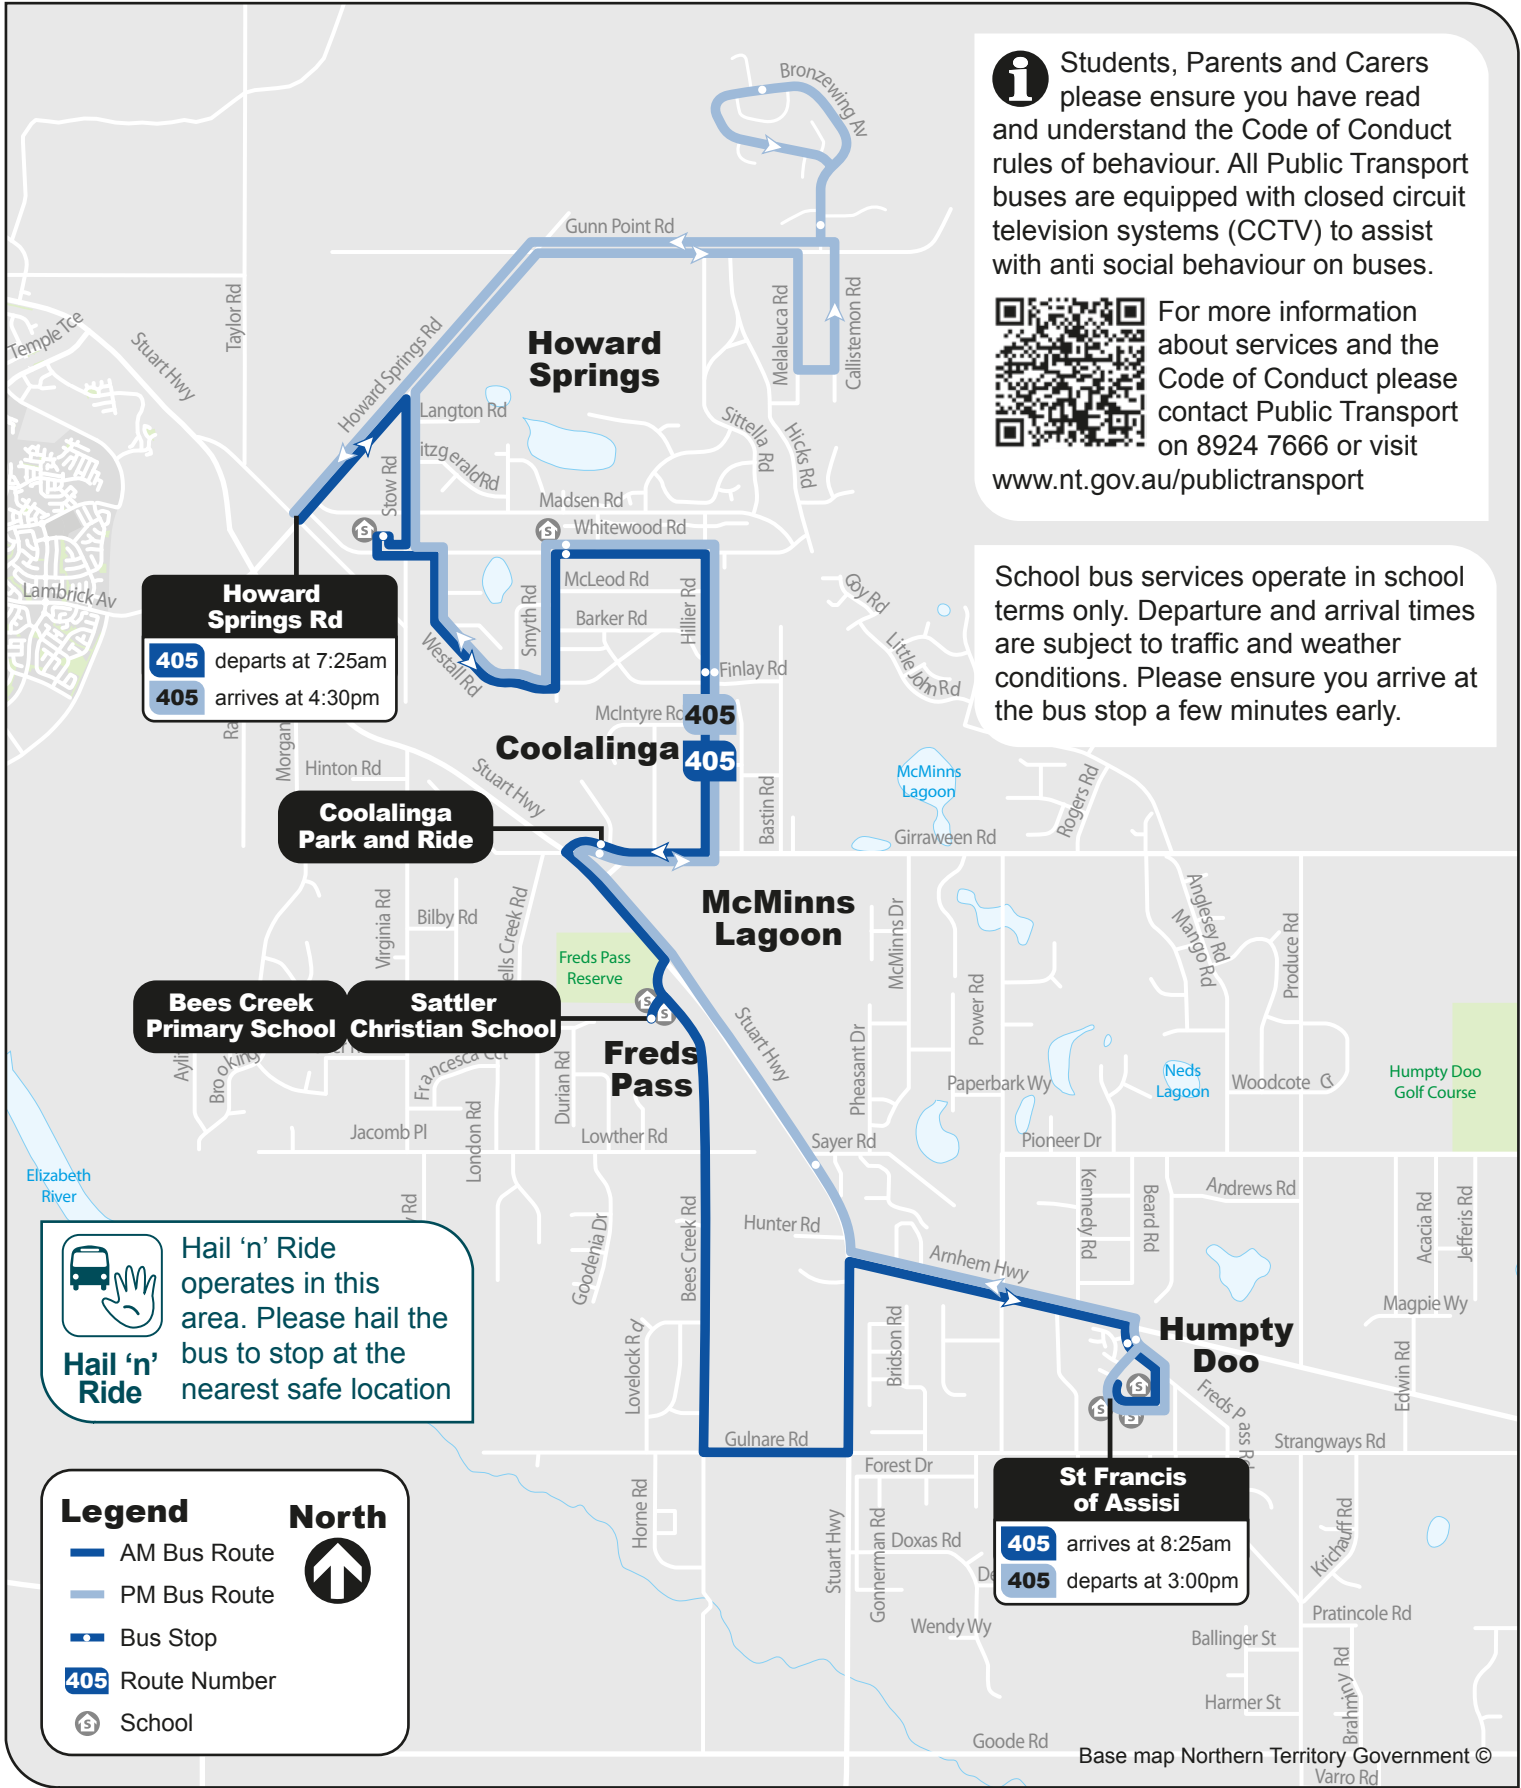

405

Sattler Christian School / Bees Creek Primary School / Humpty Doo Schools Bus Service

AM Service

405 Howard Springs to Sattler Christian School, Bees Creek Primary School and Humpty Doo Schools via Coolalinga Park and Ride

PM Service

405 Humpty Doo Schools to Howard Springs via Coolalinga Park and Ride

i Students, Parents and Carers please ensure you have read and understand the Code of Conduct rules of behaviour. All Public Transport buses are equipped with closed circuit television systems (CCTV) to assist with anti social behaviour on buses.

Howard Springs Rd
405 departs at 7:25am
405 arrives at 4:30pm

Coolalinga Park and Ride

Bees Creek Primary School **Sattler Christian School**

Freds Pass

McMinns Lagoon

Humpty Doo

St Francis of Assisi
405 arrives at 8:25am
405 departs at 3:00pm

Legend

- AM Bus Route
- PM Bus Route
- Bus Stop
- 405 Route Number
- School

North