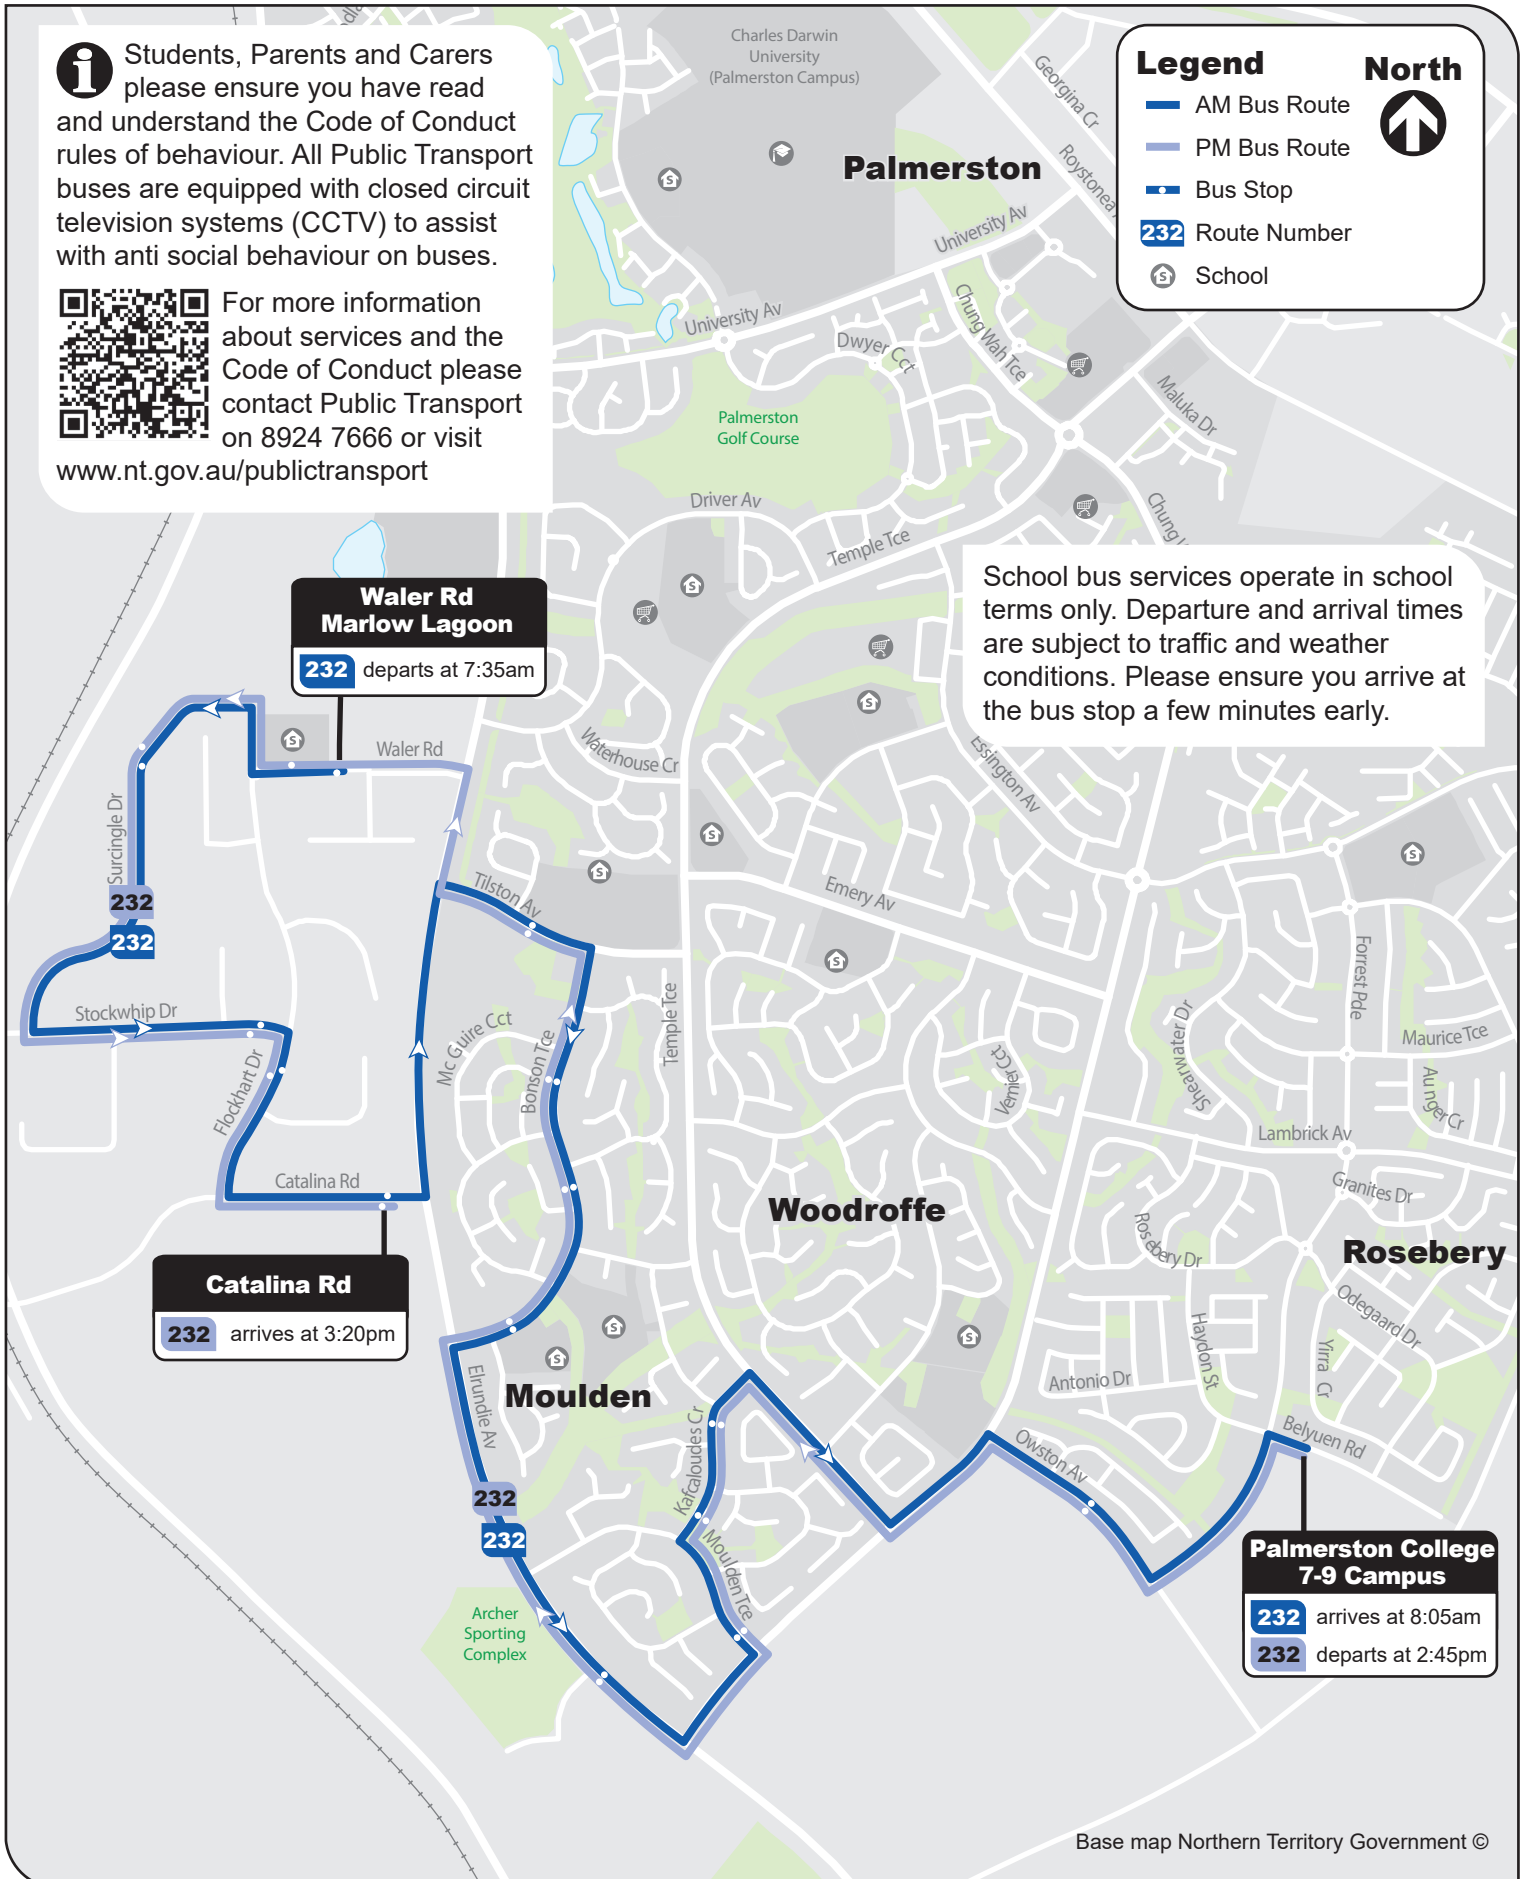

North

School bus services operate in school terms only. Departure and arrival times are subject to traffic and weather conditions. Please ensure you arrive at the bus stop a few minutes early.

Base map Northern Territory Government ©