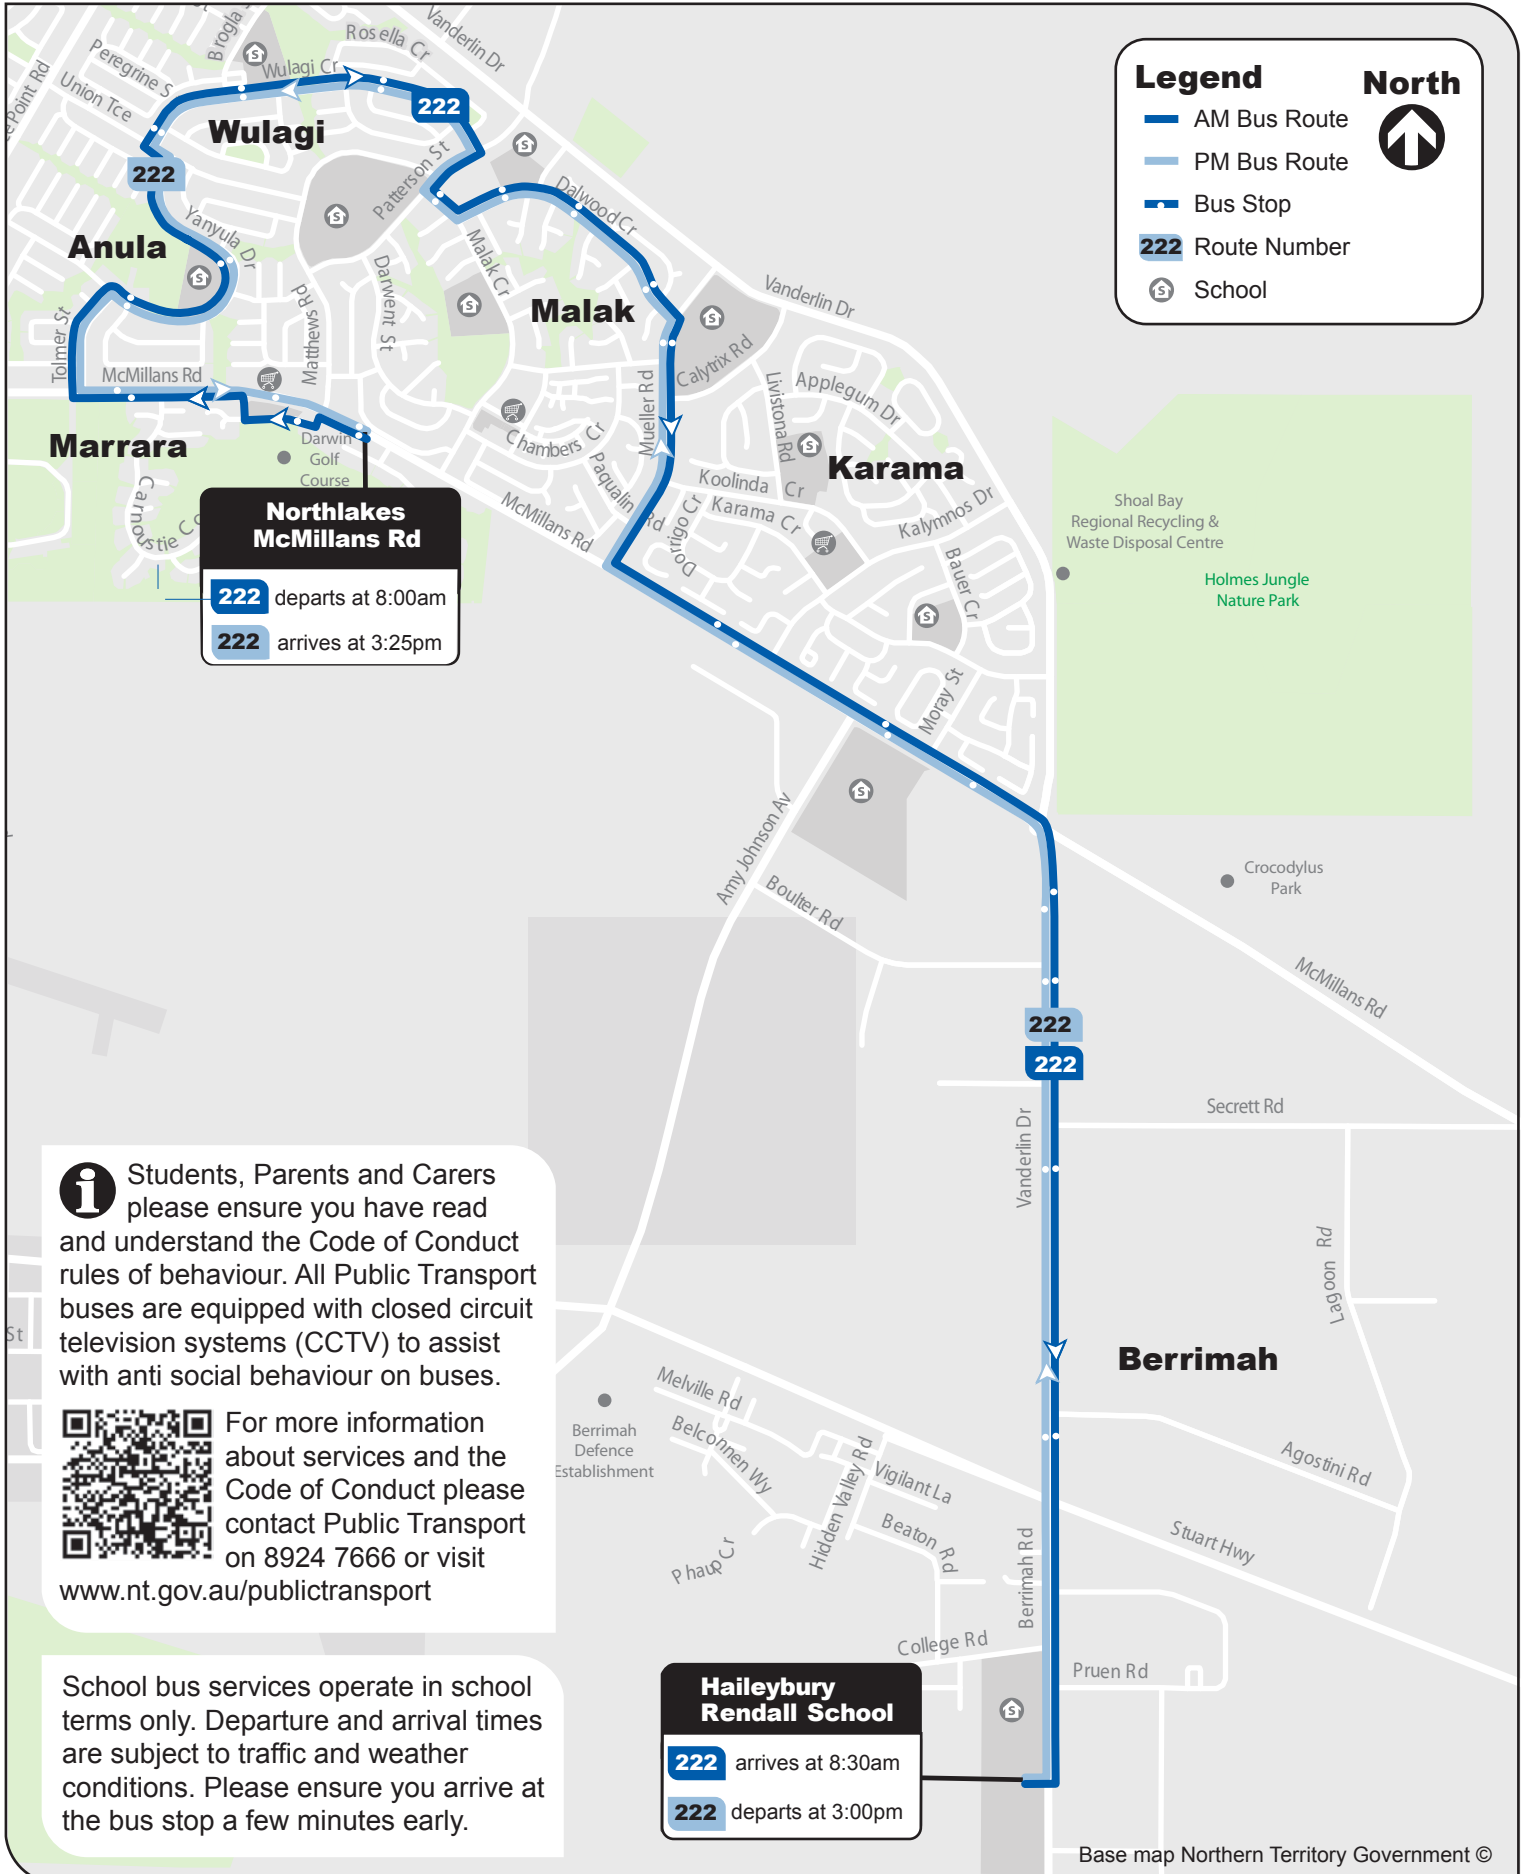

222

Haileybury Rendall School Bus Service

AM Service

222 Northlakes to O'Loughlin College and Haileybury Rendall School via Anula, Wulagi and Malak

PM Service

222 Haileybury Rendall School and O'Loughlin College to Northlakes via Malak, Wulagi and Anula

i Students, Parents and Carers please ensure you have read and understand the Code of Conduct rules of behaviour. All Public Transport buses are equipped with closed circuit television systems (CCTV) to assist with anti social behaviour on buses.