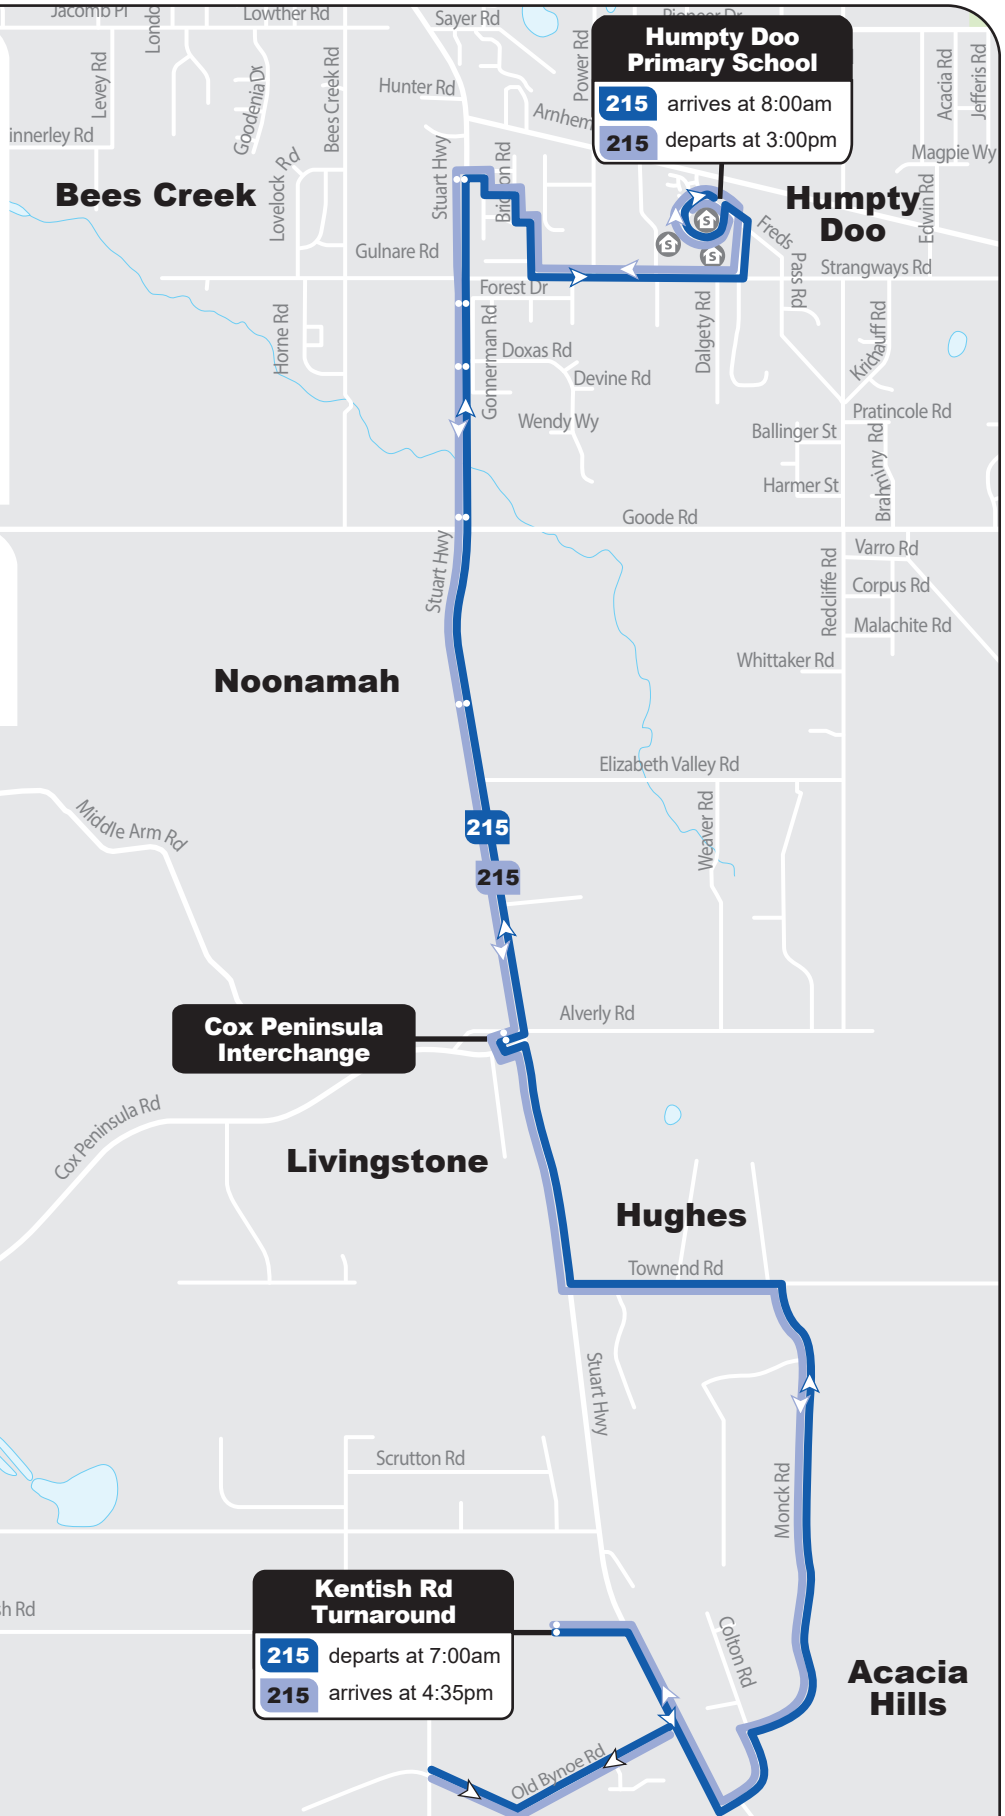

### Legend

- AM Bus Route
- PM Bus Route
- Bus Stop
- 215 Route Number
- School

North

### Humpty Doo Primary School

215 arrives at 8:00am  
215 departs at 3:00pm

### Cox Peninsula Interchange

### Kentish Rd Turnaround

215 departs at 7:00am  
215 arrives at 4:35pm

Base map Northern Territory Government ©