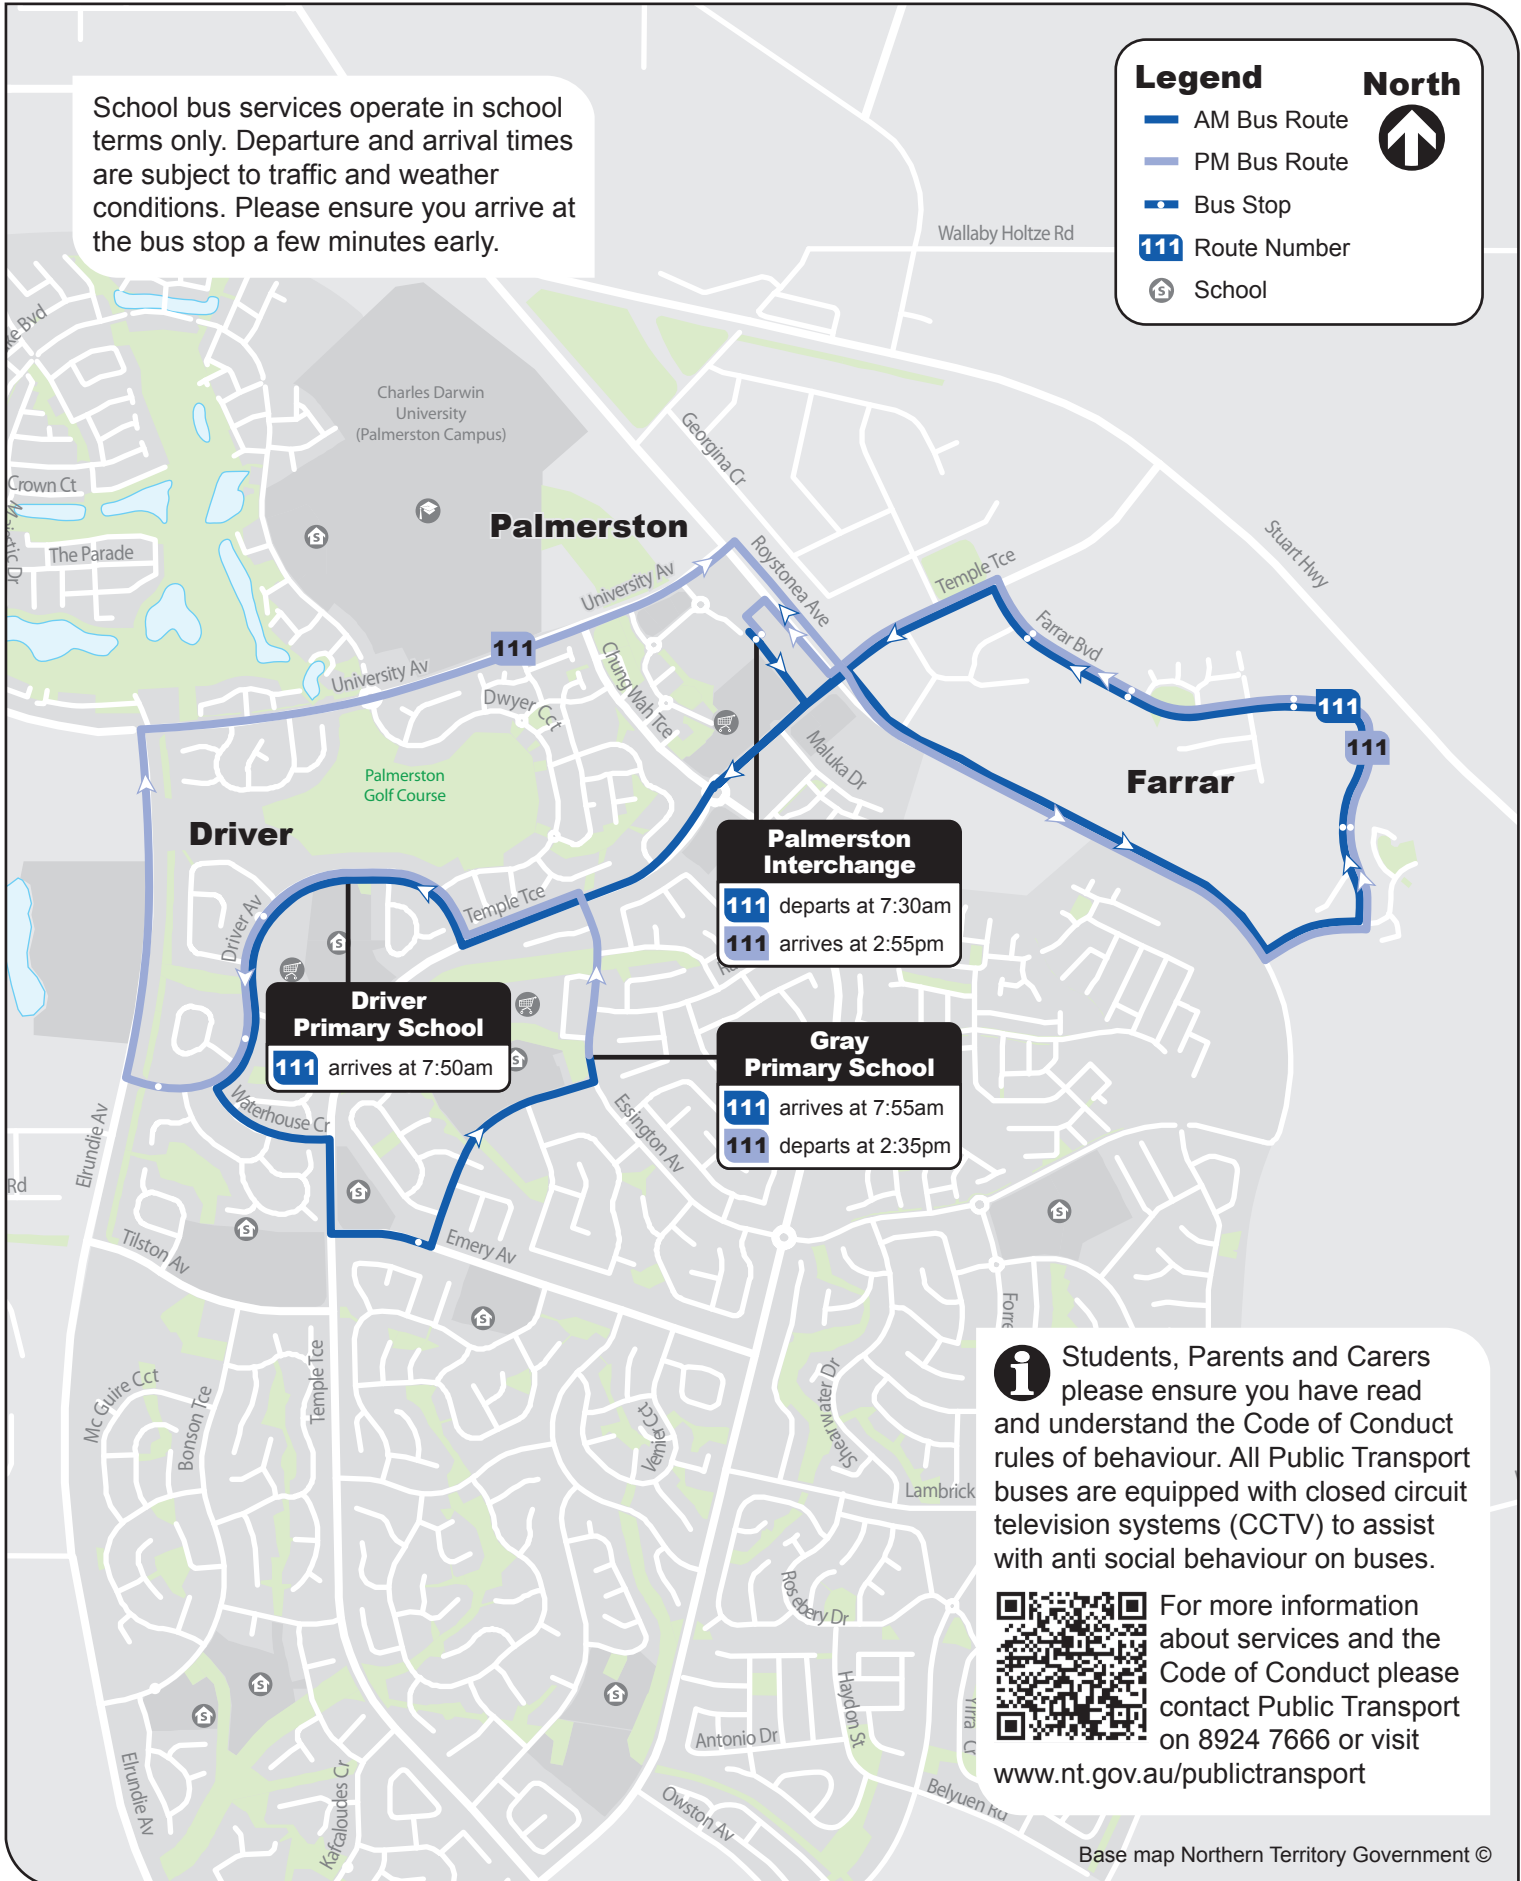

North

i Students, Parents and Carers please ensure you have read and understand the Code of Conduct rules of behaviour. All Public Transport buses are equipped with closed circuit television systems (CCTV) to assist with anti social behaviour on buses.

For more information about services and the Code of Conduct please contact Public Transport on 8924 7666 or visit www.nt.gov.au/publictransport