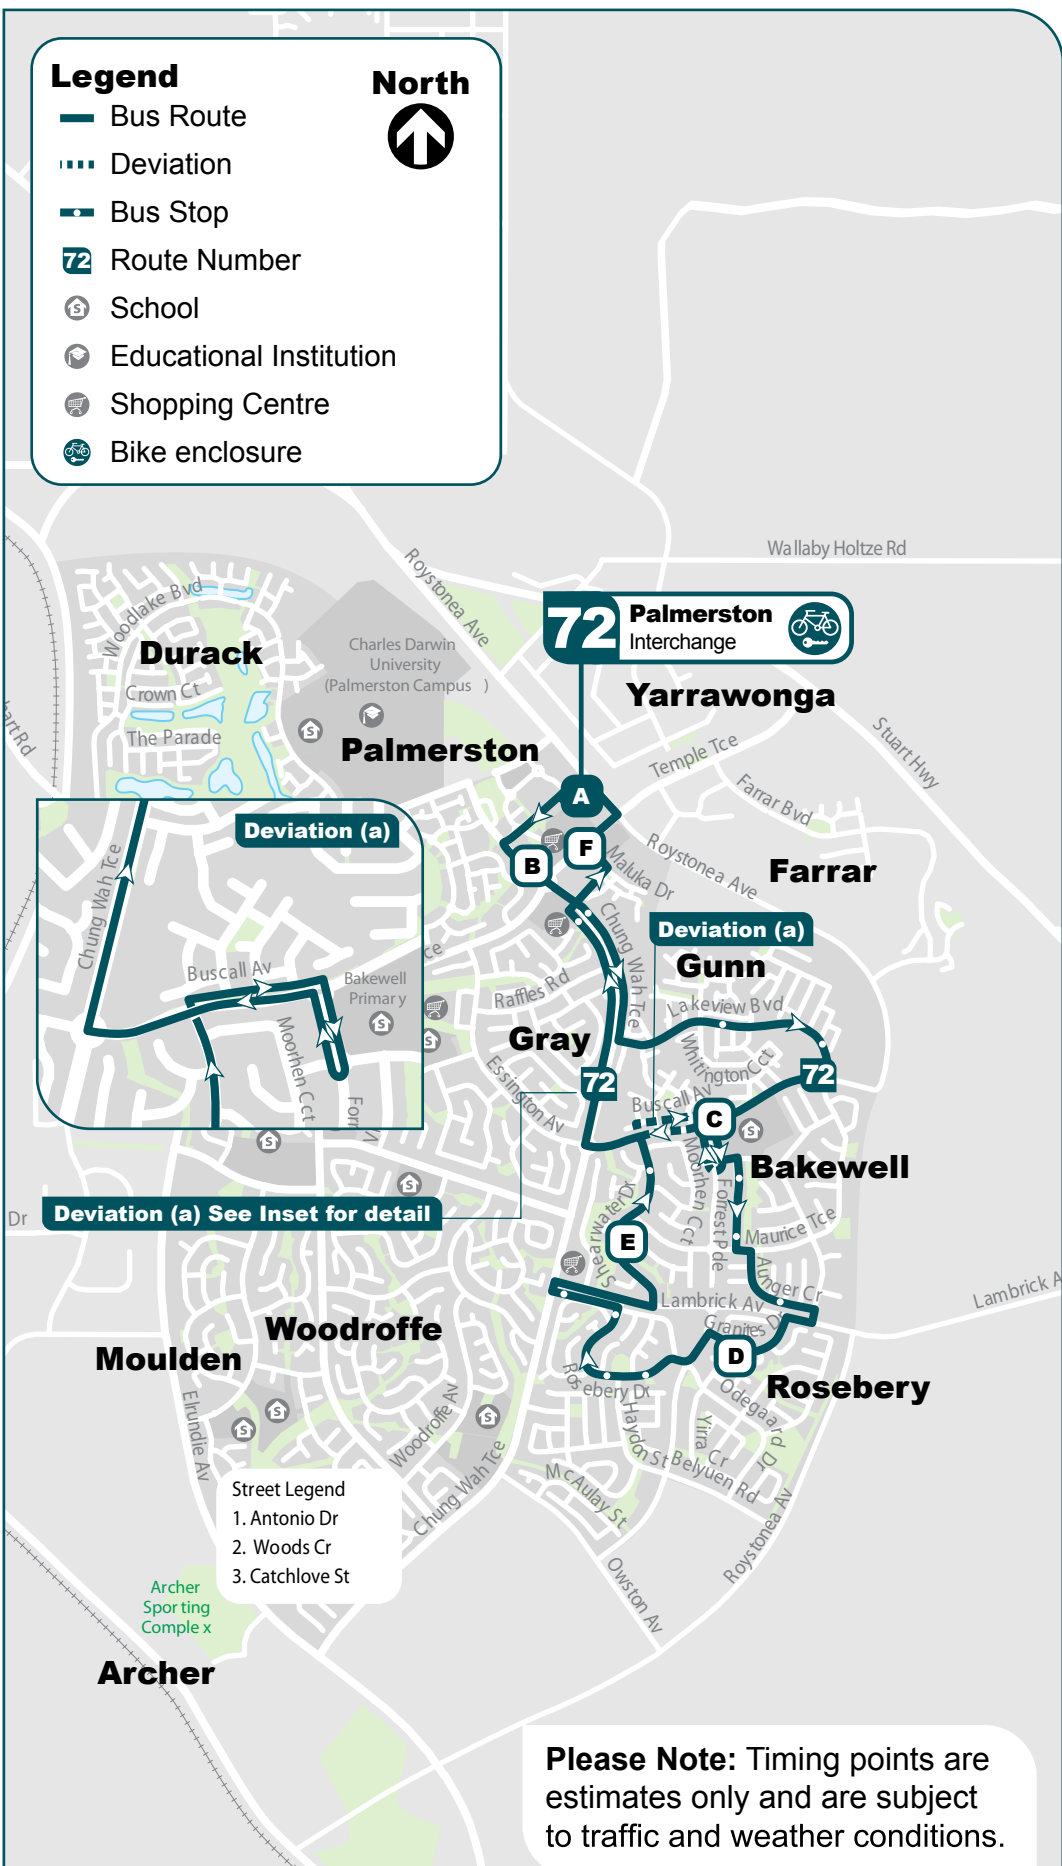

### Legend

Bus Route

Deviation

Bus Stop

Route Number

School

Educational Institution

Shopping Centre

Bike enclosure

North

**Deviation (a)**

**Deviation (a)**

**Deviation (a) See Inset for detail**

- Street Legend
1. Antonio Dr
  2. Woods Cr
  3. Catchlove St

**Please Note:** Timing points are estimates only and are subject to traffic and weather conditions.