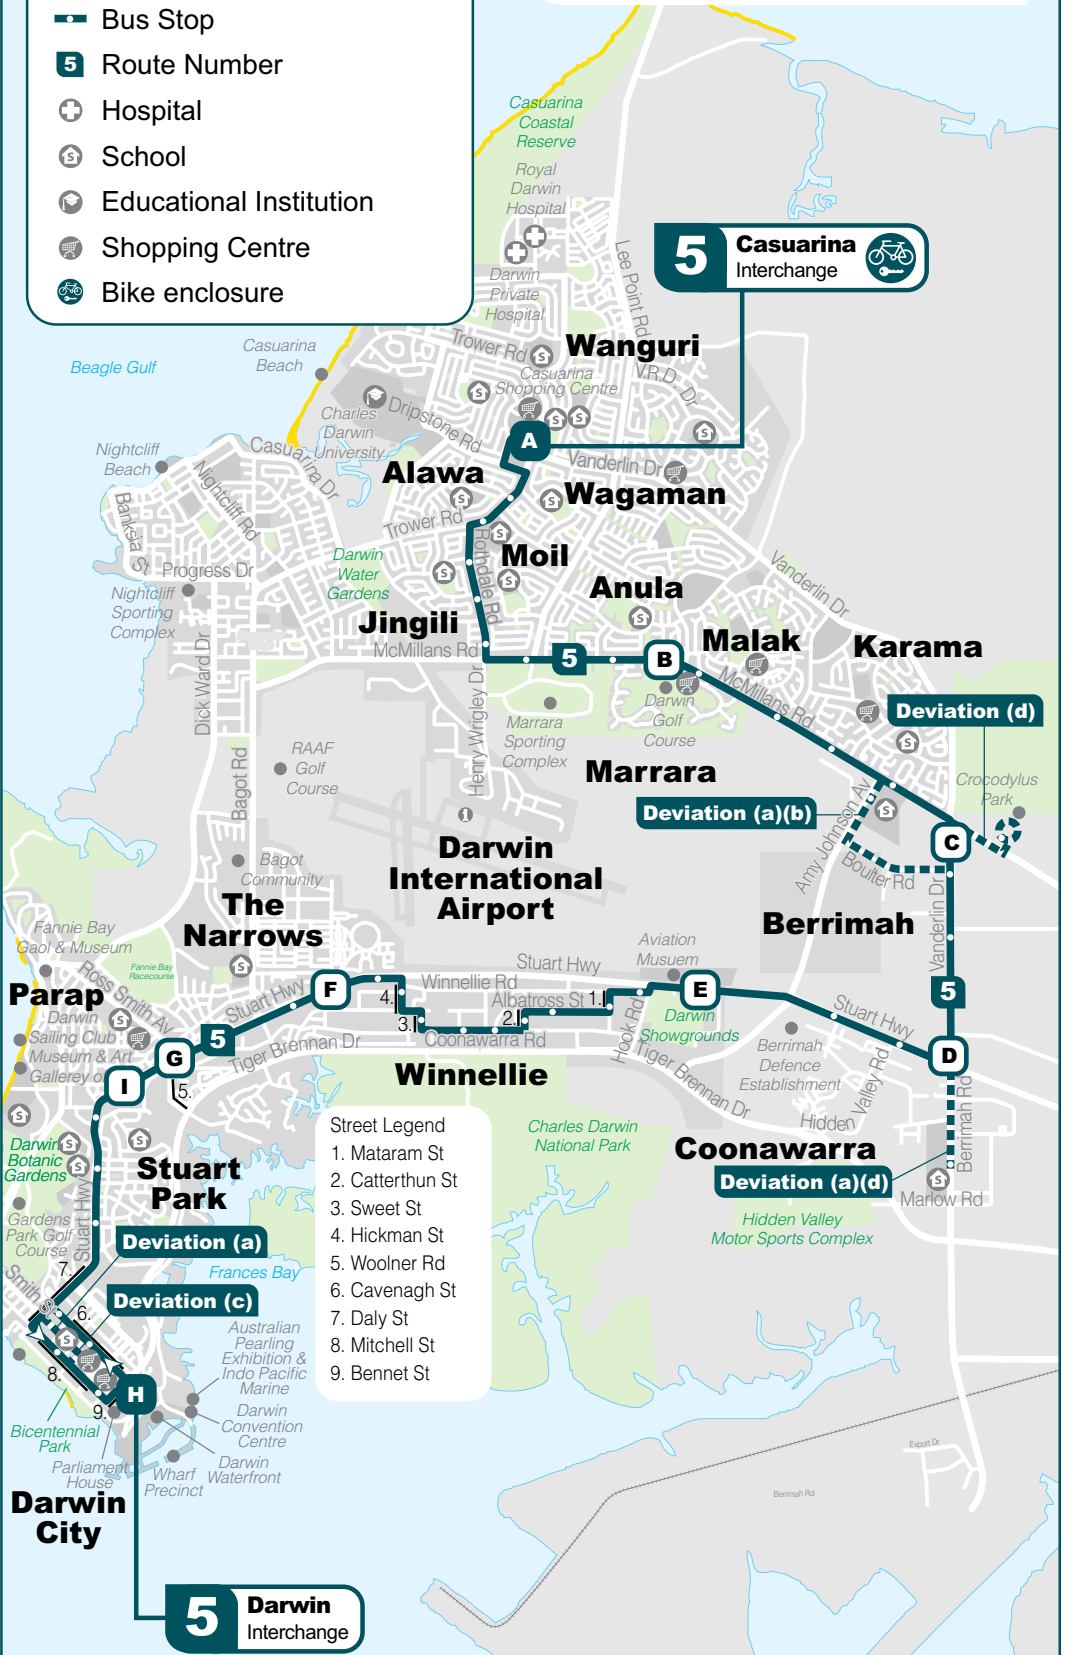

Legend

-  Bus Route
-  Deviation
-  Bus Stop
-  Route Number
-  Hospital
-  School
-  Educational Institution
-  Shopping Centre
-  Bike enclosure

North

Please Note: Timing points are estimates only and are subject to traffic and weather conditions.

- Street Legend
1. Matarum St
 2. Catterthun St
 3. Sweet St
 4. Hickman St
 5. Woolner Rd
 6. Cavenagh St
 7. Daly St
 8. Mitchell St
 9. Bennet St