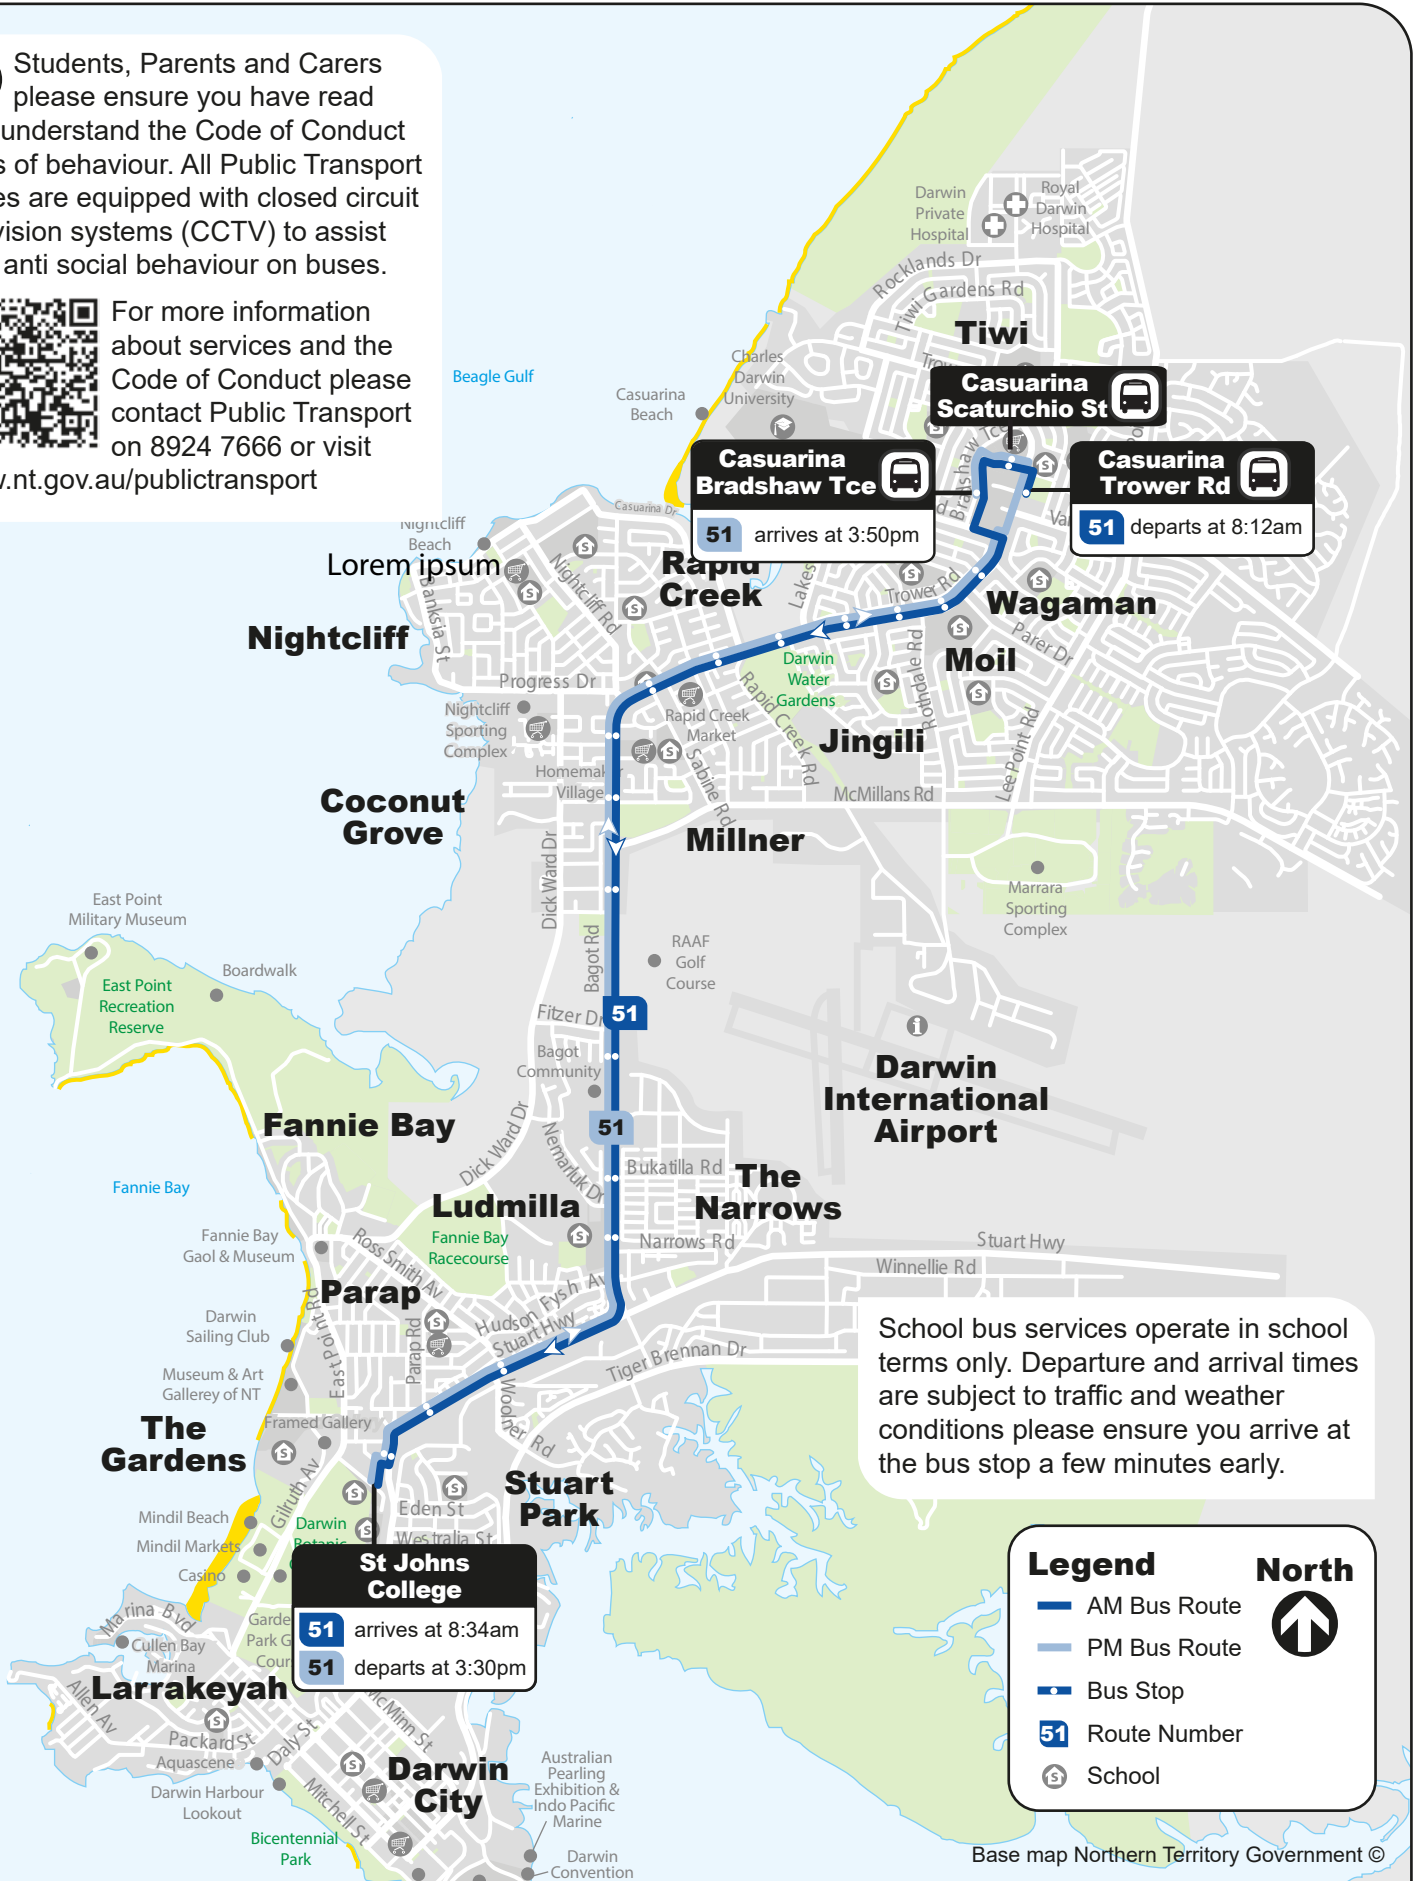

51

St Johns College Bus Service

AM Service

51 Casuarina Trower Rd to St Johns College

PM Service

51 St Johns College to Casuarina Bradshaw Tce

i Students, Parents and Carers please ensure you have read and understand the Code of Conduct rules of behaviour. All Public Transport buses are equipped with closed circuit television systems (CCTV) to assist with anti social behaviour on buses.

For more information about services and the Code of Conduct please contact Public Transport on 8924 7666 or visit

www.nt.gov.au/publictransport

School bus services operate in school terms only. Departure and arrival times are subject to traffic and weather conditions please ensure you arrive at the bus stop a few minutes early.

St Johns College
51 arrives at 8:34am
51 departs at 3:30pm

Casuarina Bradshaw Tce
51 arrives at 3:50pm

Casuarina Trower Rd
51 departs at 8:12am