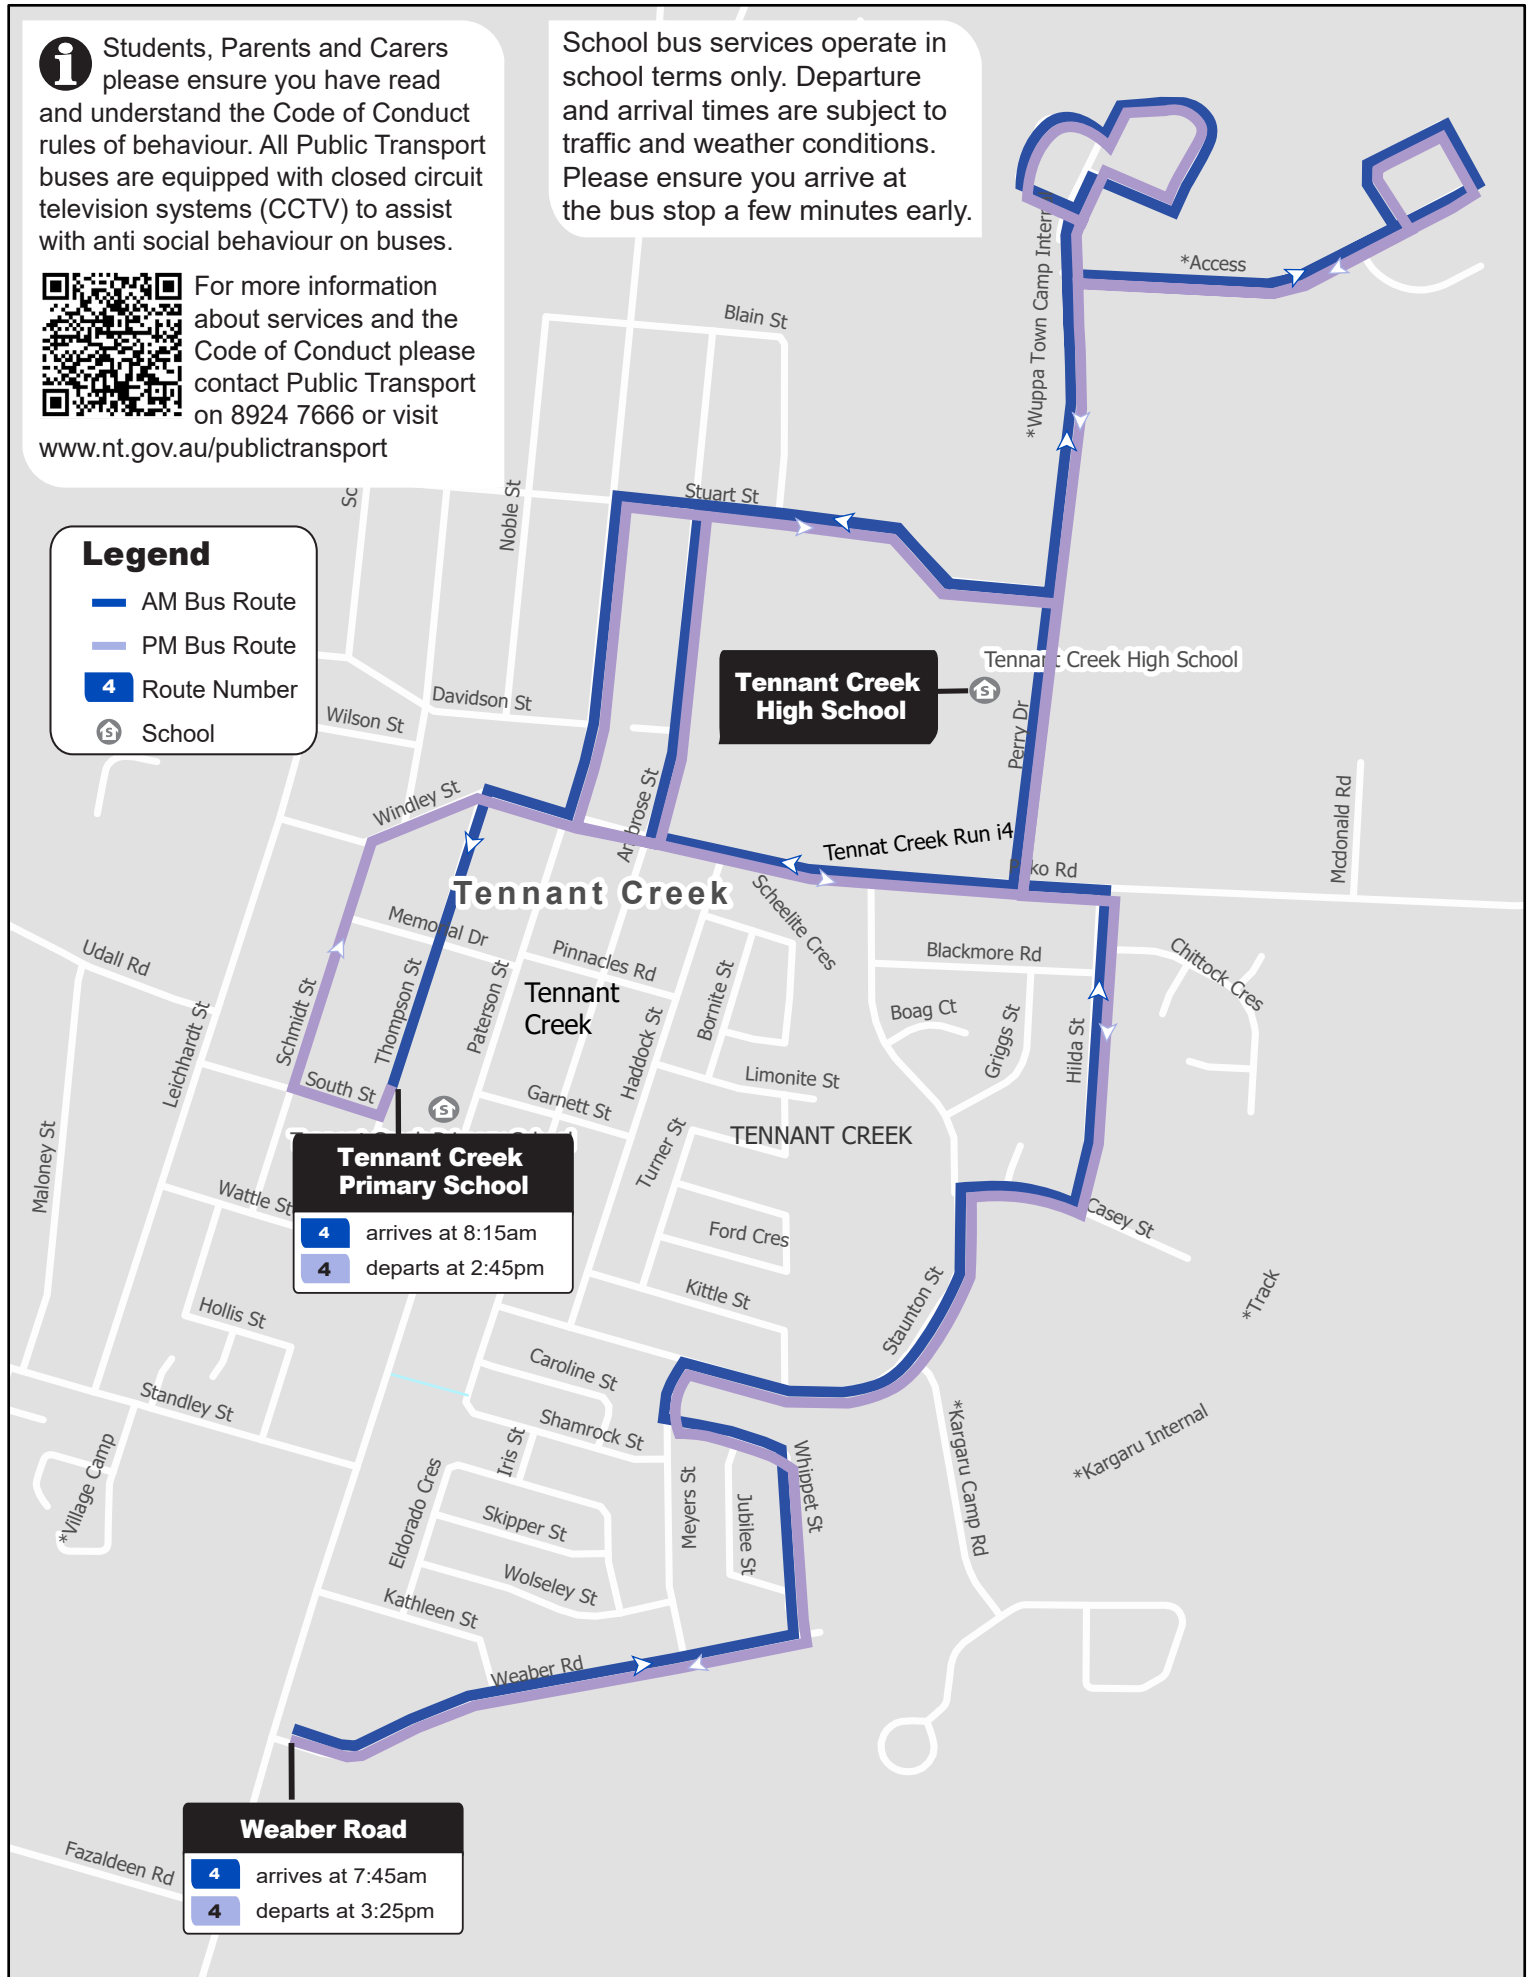

Tennant Creek Route 4

i Students, Parents and Carers please ensure you have read and understand the Code of Conduct rules of behaviour. All Public Transport buses are equipped with closed circuit television systems (CCTV) to assist with anti social behaviour on buses.

Legend

-  AM Bus Route
-  PM Bus Route
-  Route Number
-  School

Tennant Creek Primary School

 arrives at 8:15am

 departs at 2:45pm

Weaber Road

 arrives at 7:45am

 departs at 3:25pm