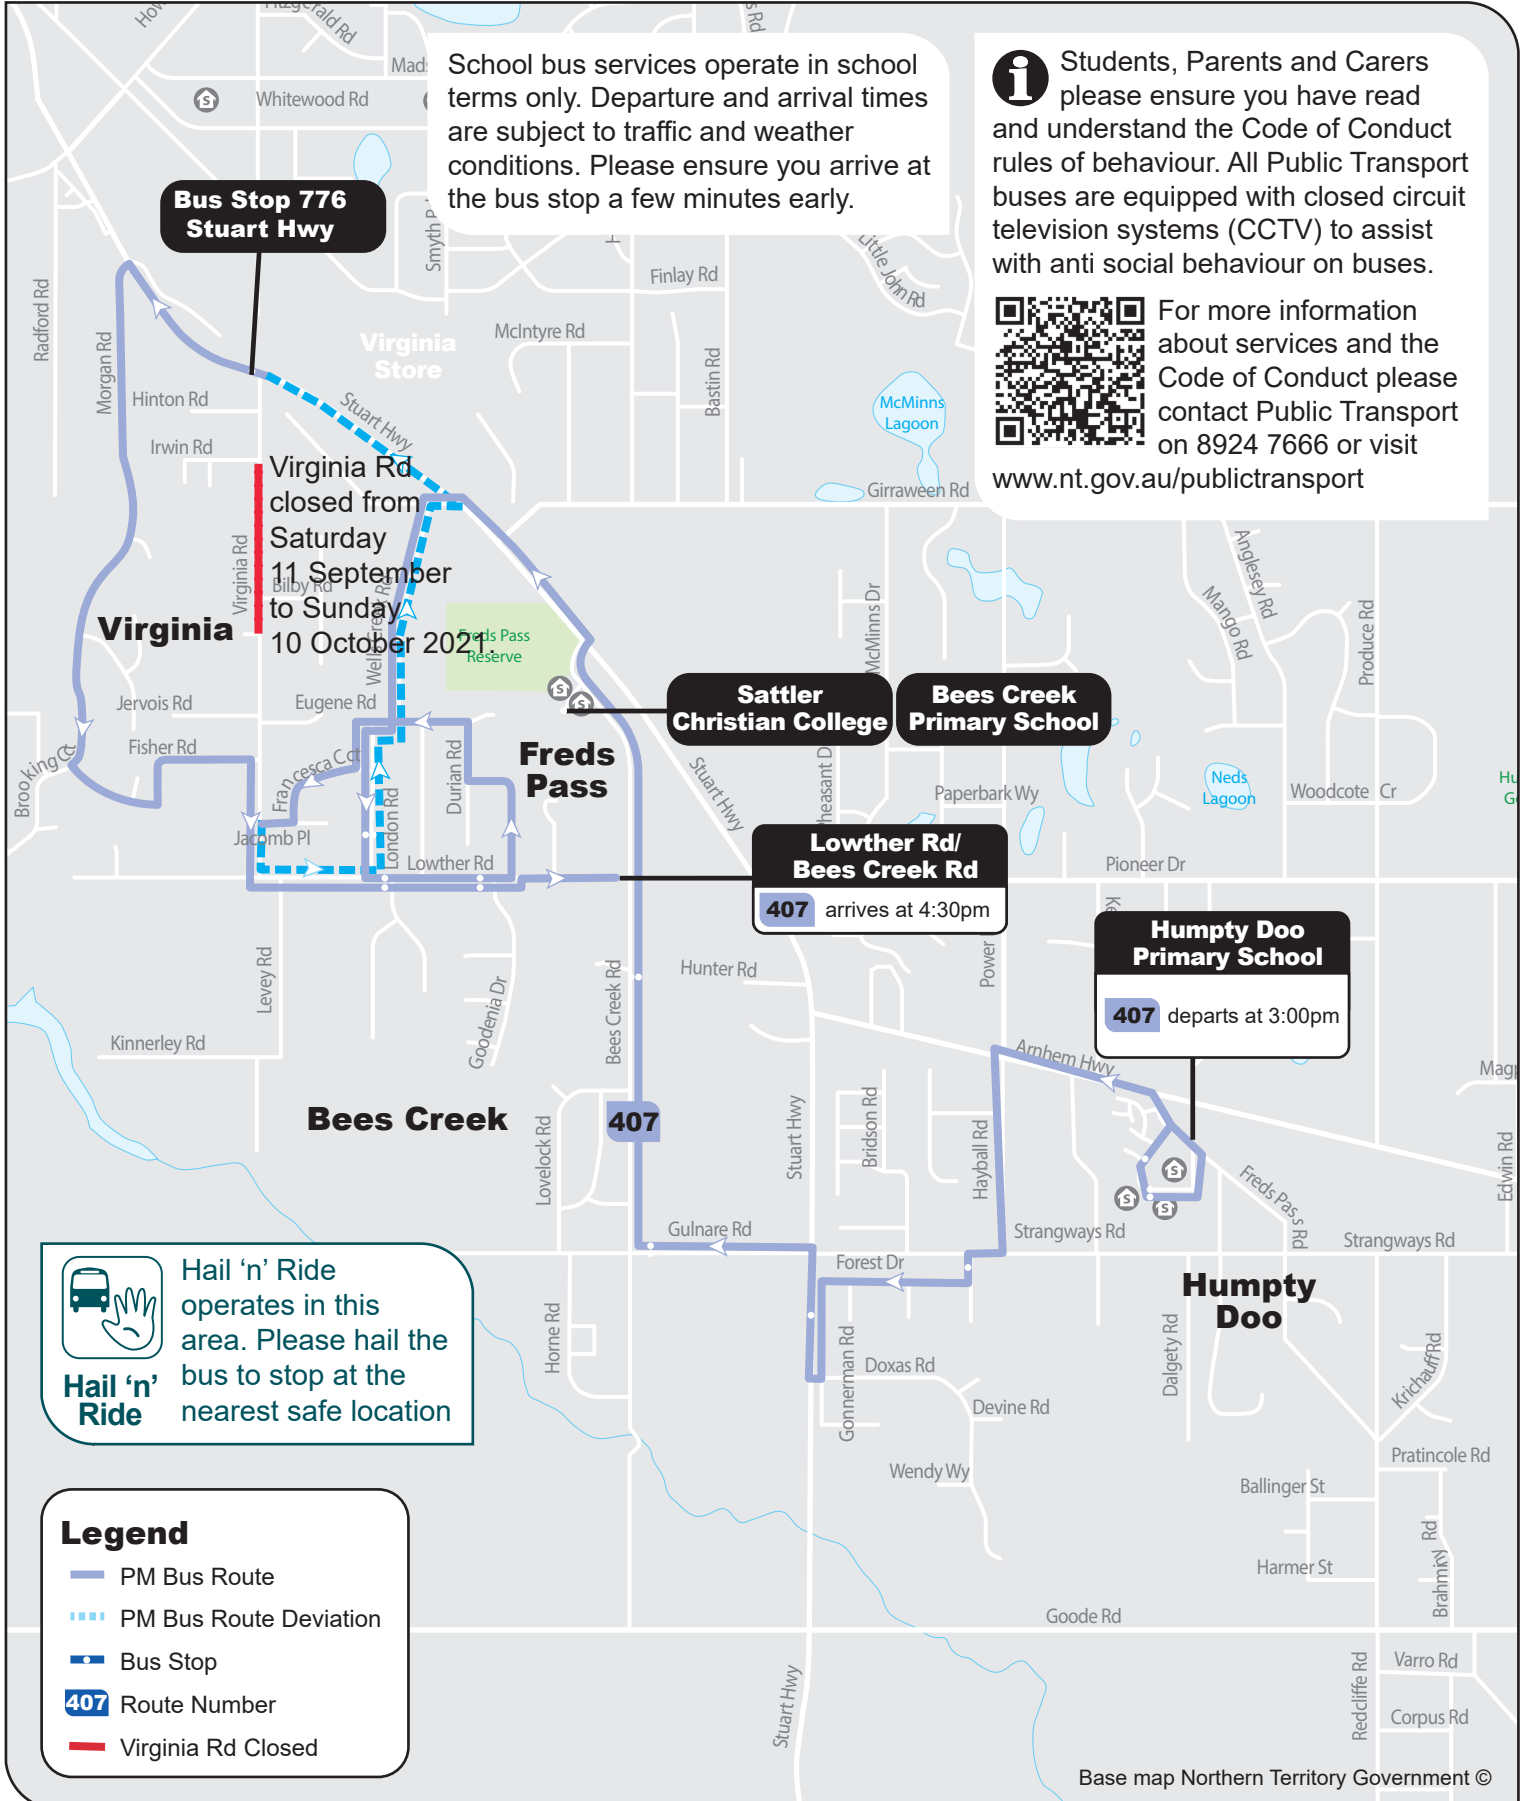

407

Sattler Christian College / Bees Creek Primary School / Humpty Doo Schools Bus Service

Virginia Rd Closure

PM Service

407 Humpty Doo Schools to Virginia

School bus services operate in school terms only. Departure and arrival times are subject to traffic and weather conditions. Please ensure you arrive at the bus stop a few minutes early.

i Students, Parents and Carers please ensure you have read and understand the Code of Conduct rules of behaviour. All Public Transport buses are equipped with closed circuit television systems (CCTV) to assist with anti social behaviour on buses.

For more information about services and the Code of Conduct please contact Public Transport on 8924 7666 or visit www.nt.gov.au/publictransport

**Bus Stop 776
Stuart Hwy**

Virginia Rd closed from
**Saturday
11 September
to Sunday
10 October 2021**

Virginia

**Sattler
Christian College**

**Bees Creek
Primary School**

**Freds
Pass**

**Lowther Rd/
Bees Creek Rd**

407 arrives at 4:30pm

**Humpty Doo
Primary School**

407 departs at 3:00pm

Bees Creek

**Humpty
Doo**

**Hail 'n'
Ride**

Hail 'n' Ride operates in this area. Please hail the bus to stop at the nearest safe location

Legend

- PM Bus Route
- PM Bus Route Deviation
- Bus Stop
- **407** Route Number
- Virginia Rd Closed

Base map Northern Territory Government ©