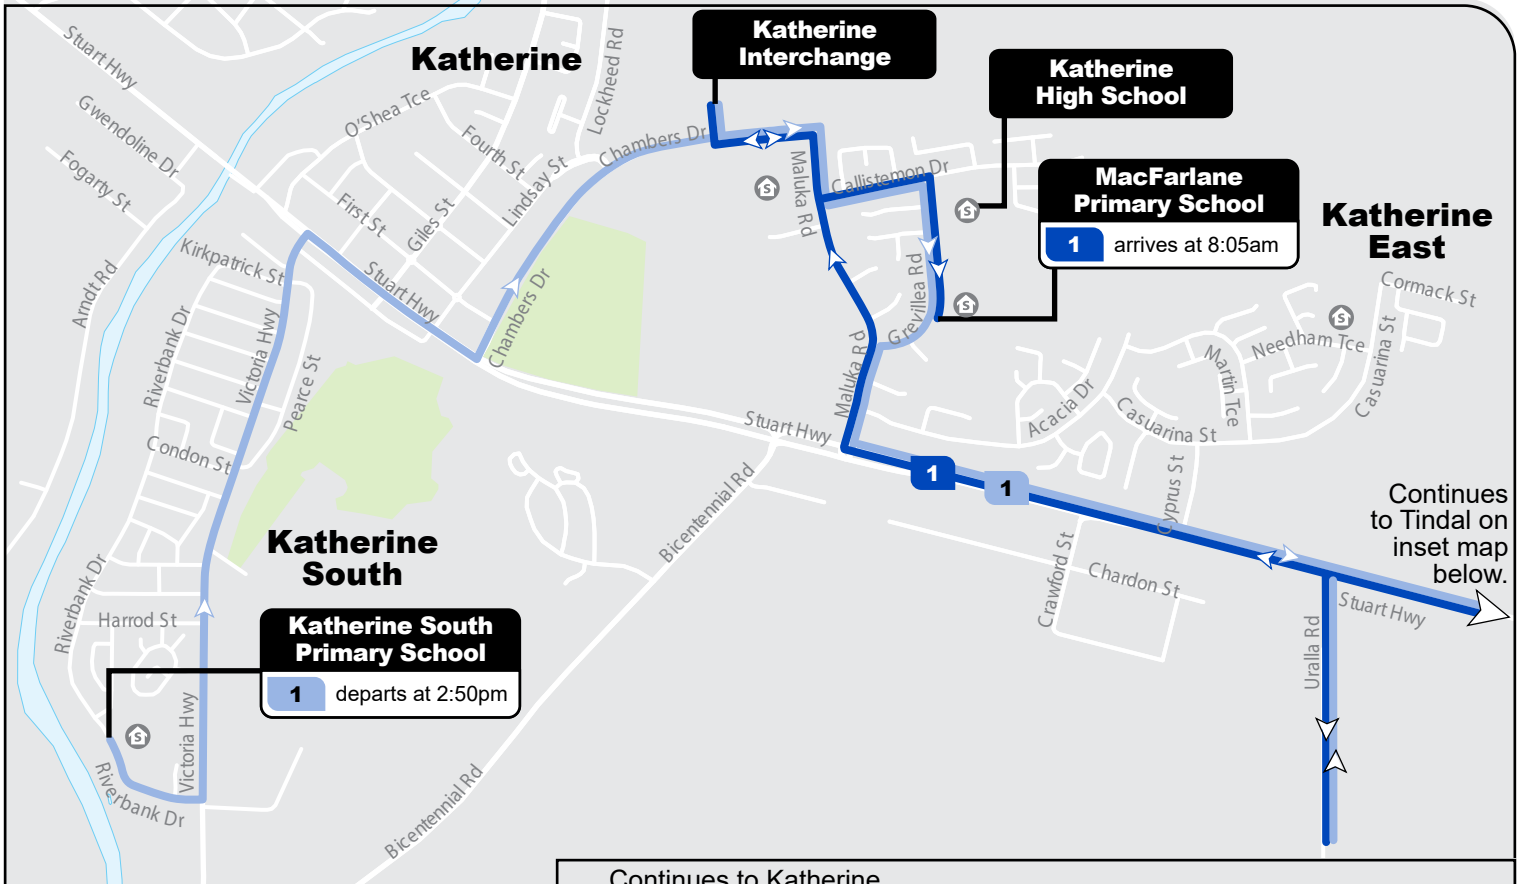

1

Katherine High School Bus Service

AM Service

Napier Road to Katherine High School and MacFarlane Primary School

PM Service

Katherine South Primary School, Katherine High School and MacFarlane Primary School to corner of Stuart Highway and Cutta Cutta Caves

Legend

- AM Bus Route
- PM Bus Route
- 1 Route Number
- School

North

i Students, Parents and Carers please ensure you have read and understand the Code of Conduct rules of behaviour. All Public Transport buses are equipped with closed circuit television systems (CCTV) to assist with anti social behaviour on buses.

Base map © OpenStreetMap contributors