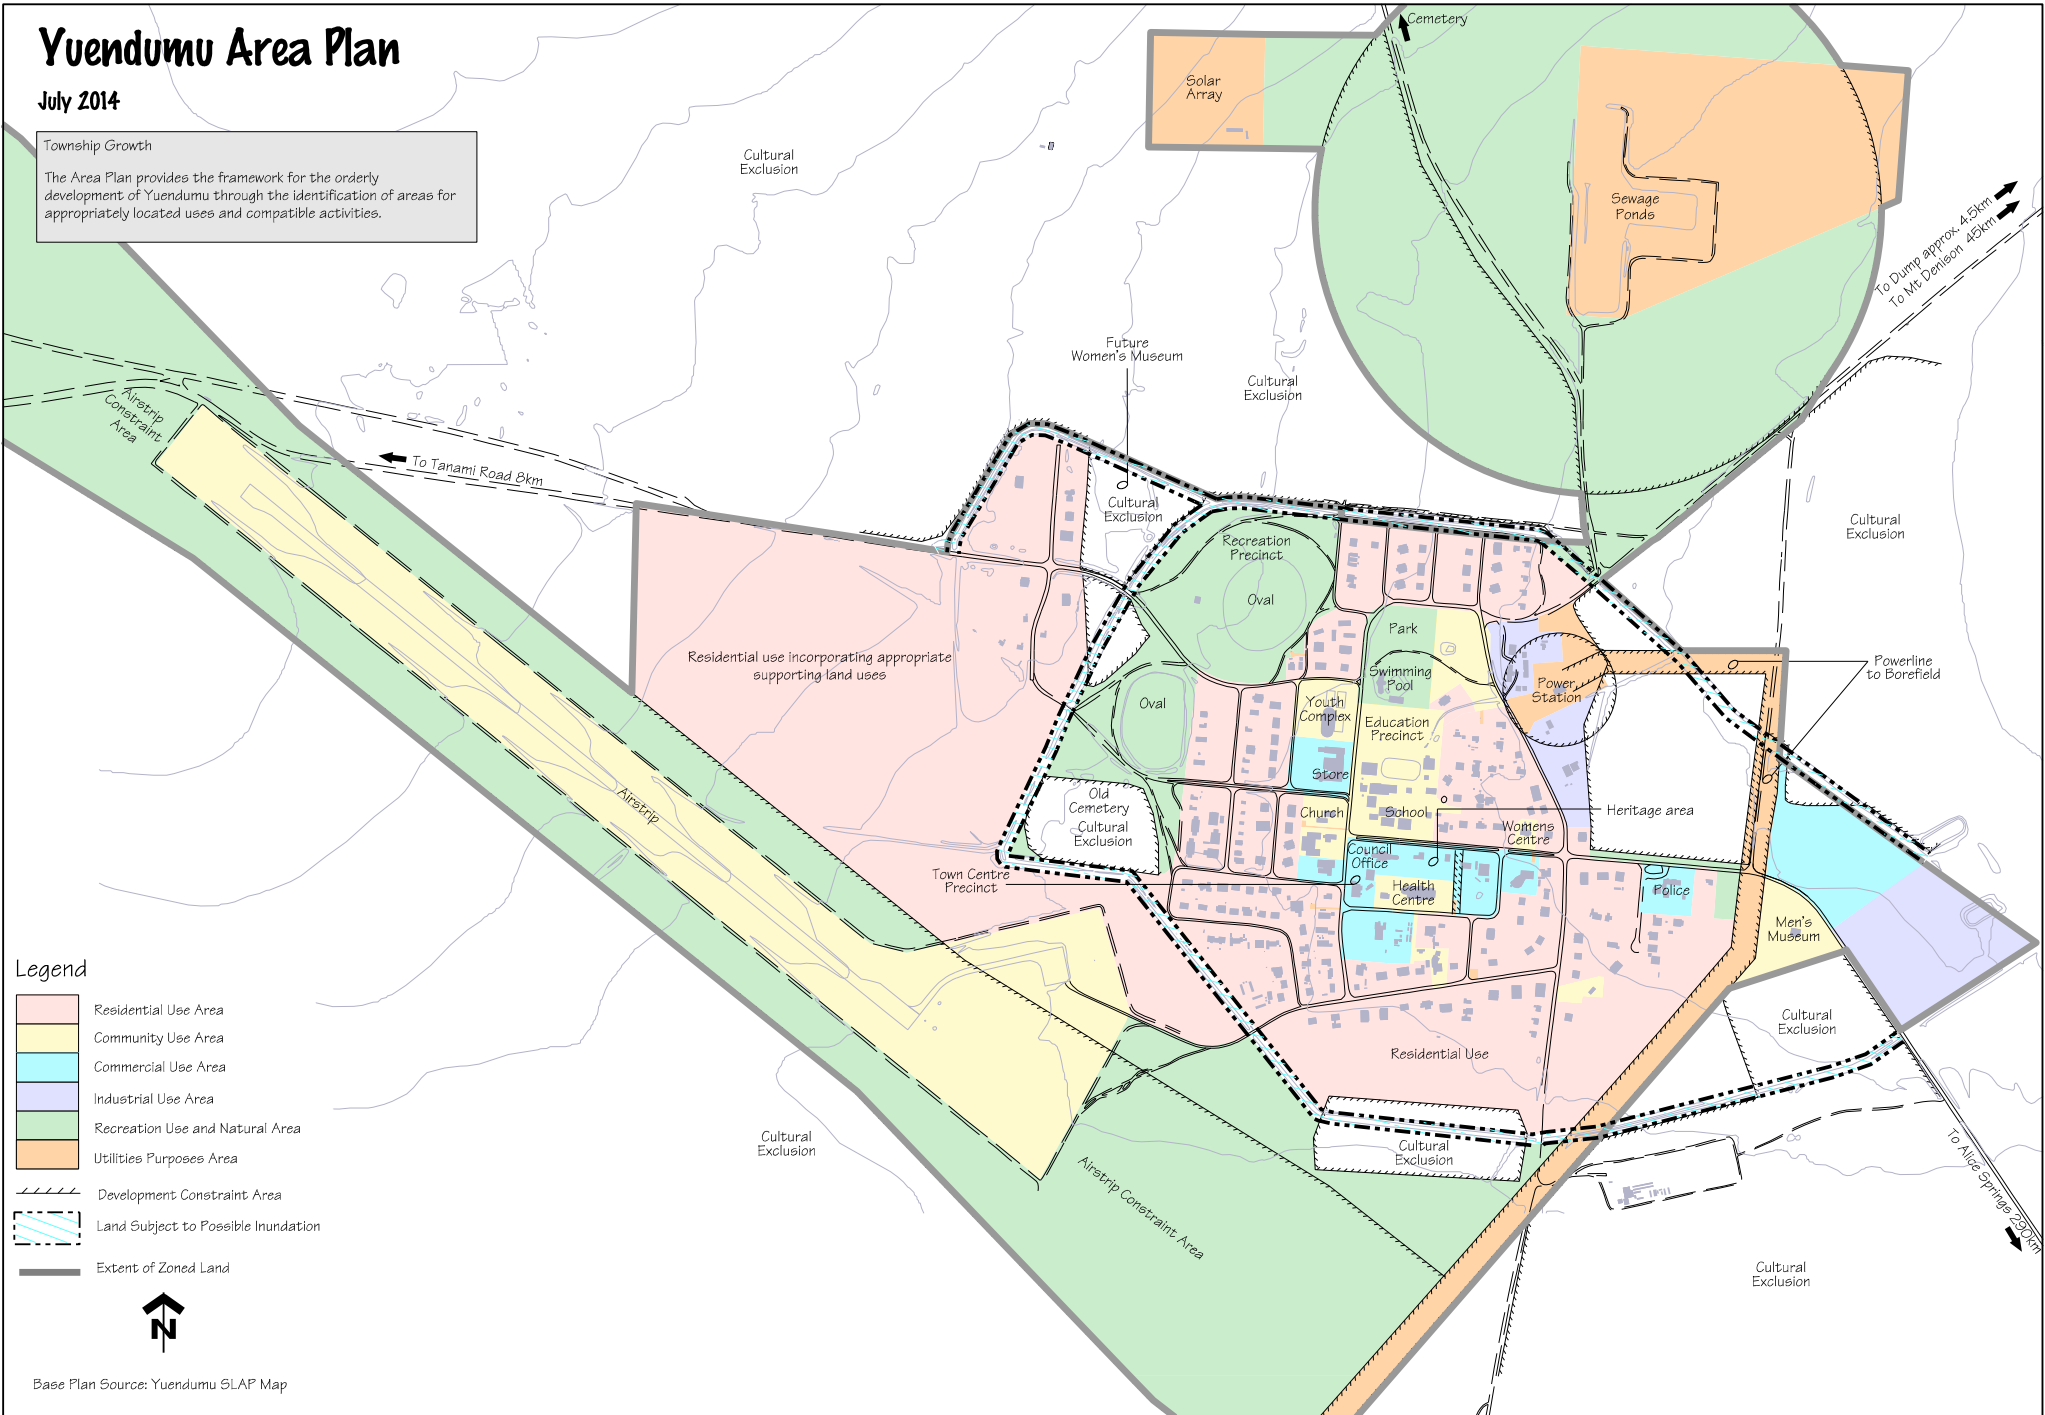

Yuendumu Area Plan

| Version | Amendment No. | Date Published | Details |
|---------|-----------------|----------------|--|
| 1 | 351 (NTPS 2007) | 29.8.2014 | Introduction of the Yuendumu Area Plan |
| 2 | 3 (NTPS 2020) | 30.10.2020 | Minor alterations for consistency with the NT Planning Scheme 2020 |

Yuendumu Area Plan

July 2014

Township Growth
 The Area Plan provides the framework for the orderly development of Yuendumu through the identification of areas for appropriately located uses and compatible activities.

- Legend**
- Residential Use Area
 - Community Use Area
 - Commercial Use Area
 - Industrial Use Area
 - Recreation Use and Natural Area
 - Utilities Purposes Area
 - Development Constraint Area
 - Land Subject to Possible Inundation
 - Extent of Zoned Land