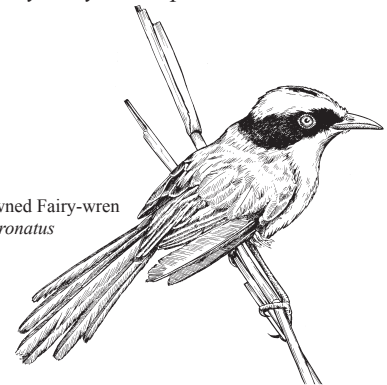

Brolga - *Grus rubicundus*

COMMON NAME   SCIENTIFIC NAME

- Australian (Kori) Bustard - *Ardeotis australis*
- Bush Stone-curlew - *Burhinus grallarius*
- Masked Lapwing (Plover) - *Vanellus miles*
- Black-winged (Pied) Stilt - *Himantopus himantopus*
- Common Sandpiper - *Actitis hypoleucos*
- Peaceful Dove - *Geopelia placida*
- Diamond Dove - *Geopelia cuneata*
- Bar-shouldered Dove - *Geopelia humeralis*
- Crested Pigeon - *Ocyphaps lophotes*
- Spinifex Pigeon - *Geophaps plumifera*
- White-quilled Rock-pigeon - *Petrophassa albipennis*
- Red-tailed Black-Cockatoo - *Calyptorhynchus banksii*
- Galah - *Eulophus roseicapilla*
- Little Corella - *Cacatua sanguinea*
- Sulphur-crested Cockatoo - *Cacatua galerita*
- Rainbow Lorikeet - *Trichoglossus haematodus*
- Varied Lorikeet - *Psitteuteles versicolor*
- Red-winged Parrot - *Aprosmictus erythropterus*
- Cockatiel - *Nymphicus hollandicus*
- Budgerigar - *Melopsittacus undulatus*
- Northern Rosella - *Platycercus venustus*
- Channel-billed Cuckoo - *Scythrops novaehollandiae*
- Pallid Cuckoo - *Cacomantis pallidus*
- Brush Cuckoo - *Cacomantis variolosus*
- Horsfield's Bronze-Cuckoo - *Chalcites basalus*
- Koel - *Eudynamis scolopacea*

Purple-crowned Fairy-wren
Malurus coronatus

Parks & Wildlife Commission of the Northern Territory

Timber Creek Ranger Station
Ph: (08) 8975 07997
Bullita - Ph: (08) 8975 0833
www.parksandwildlife.nt.gov.au

Regional Office - Katherine
32 Giles St
PO Box 344, KATHERINE NT 0851
Ph: (08) 8973 8888