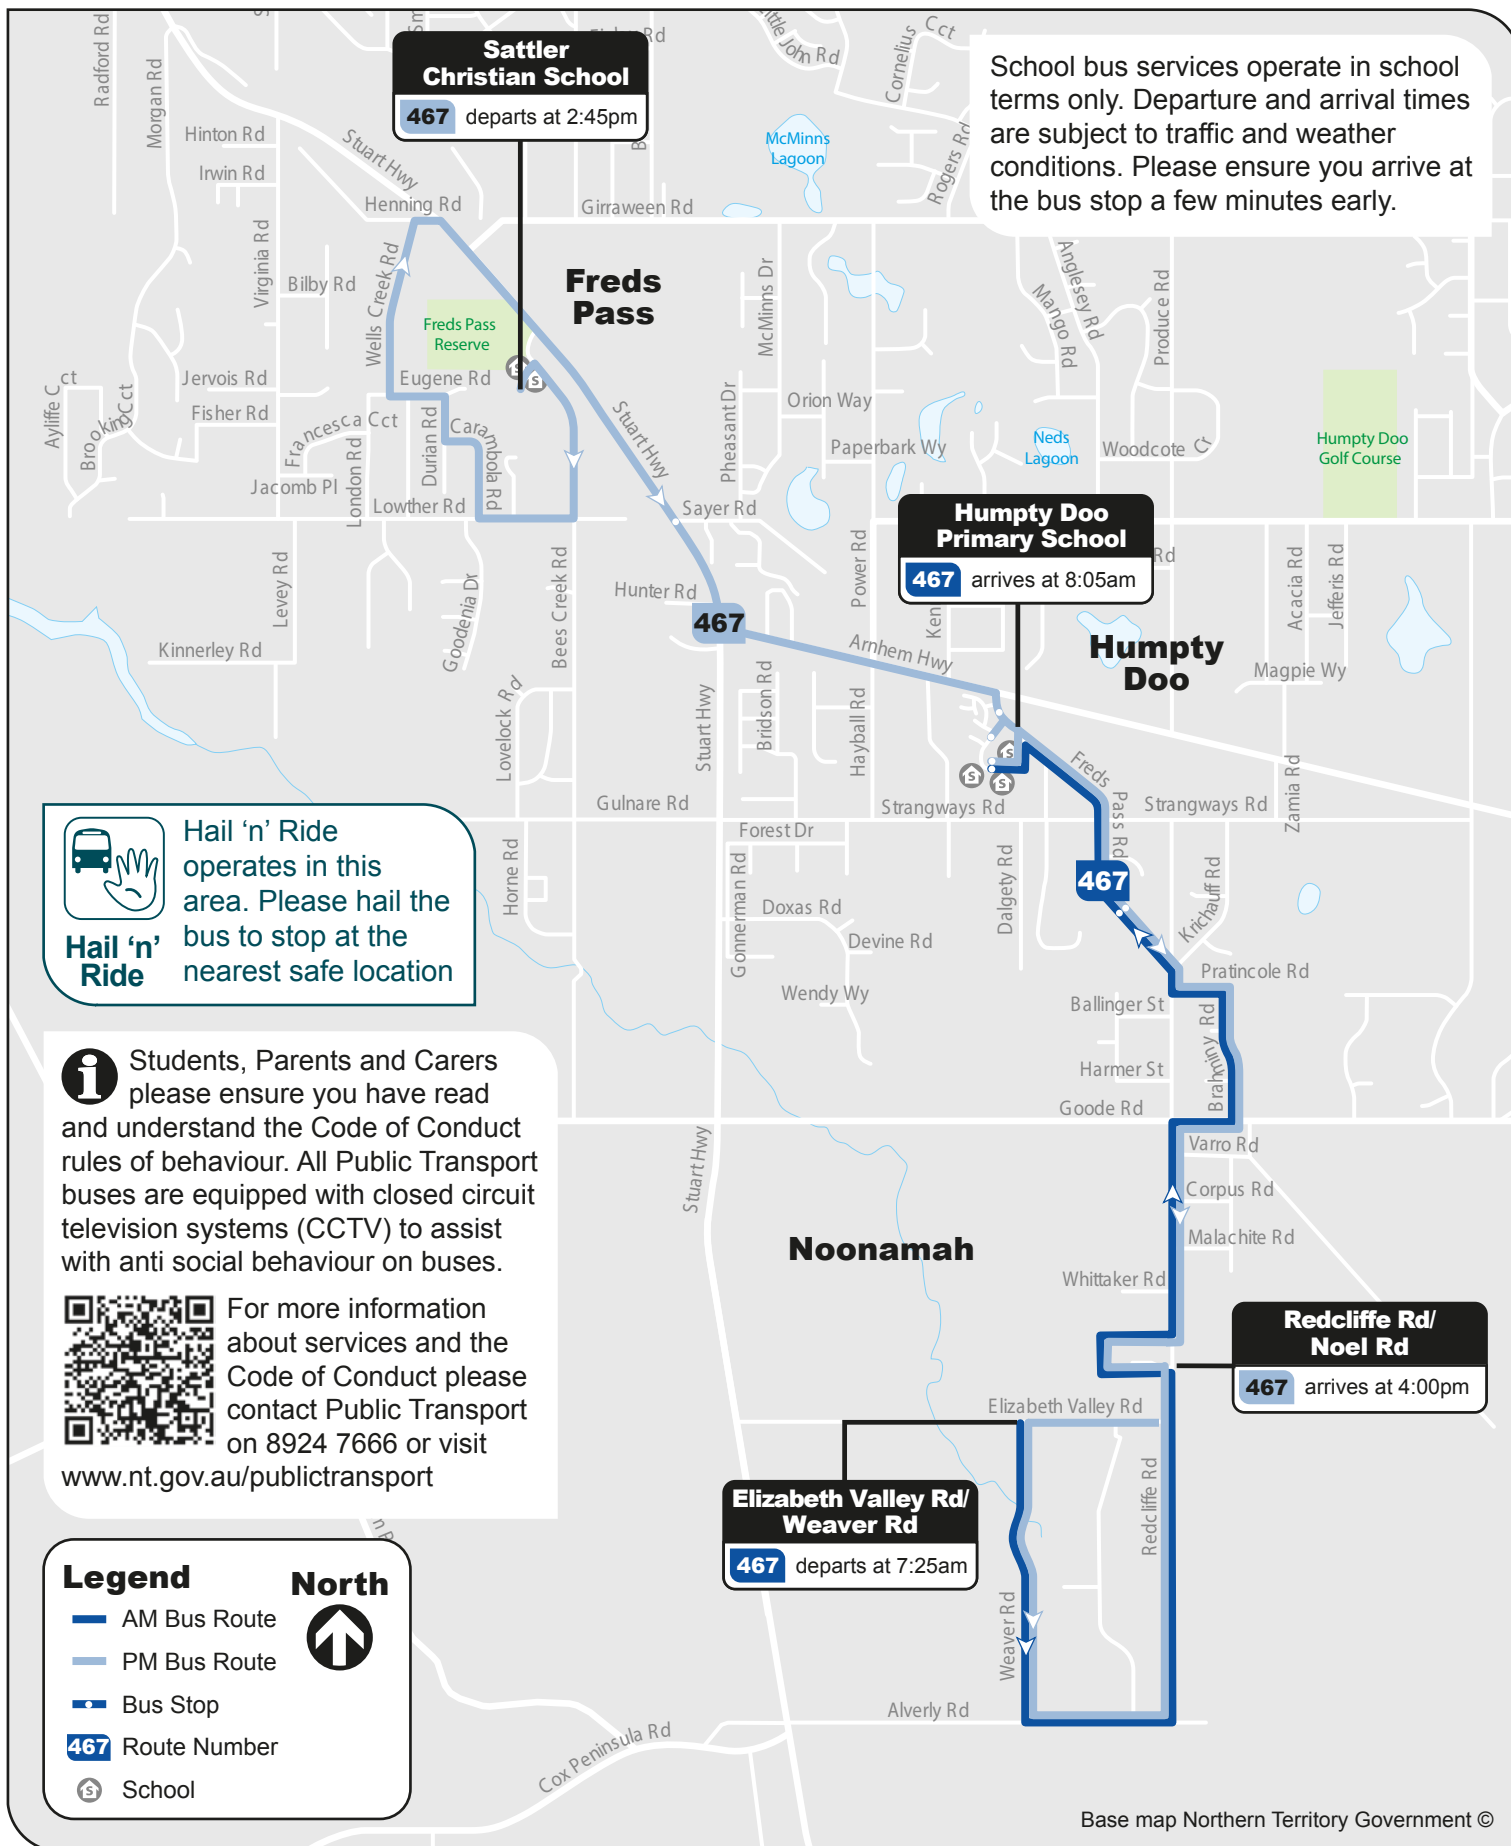

467

Humpty Doo Schools Bus Service

AM Service

467 Noonamah to Humpty Doo Schools

PM Service

467 Sattler Christian School, Bees Creek Primary School and Humpty Doo Interchange to Noonamah

School bus services operate in school terms only. Departure and arrival times are subject to traffic and weather conditions. Please ensure you arrive at the bus stop a few minutes early.

 Hail 'n' Ride operates in this area. Please hail the bus to stop at the nearest safe location

 Students, Parents and Carers please ensure you have read and understand the Code of Conduct rules of behaviour. All Public Transport buses are equipped with closed circuit television systems (CCTV) to assist with anti social behaviour on buses.

 For more information about services and the Code of Conduct please contact Public Transport on 8924 7666 or visit www.nt.gov.au/publictransport

Legend

- AM Bus Route
- PM Bus Route
- Bus Stop
- 467 Route Number
- School

North