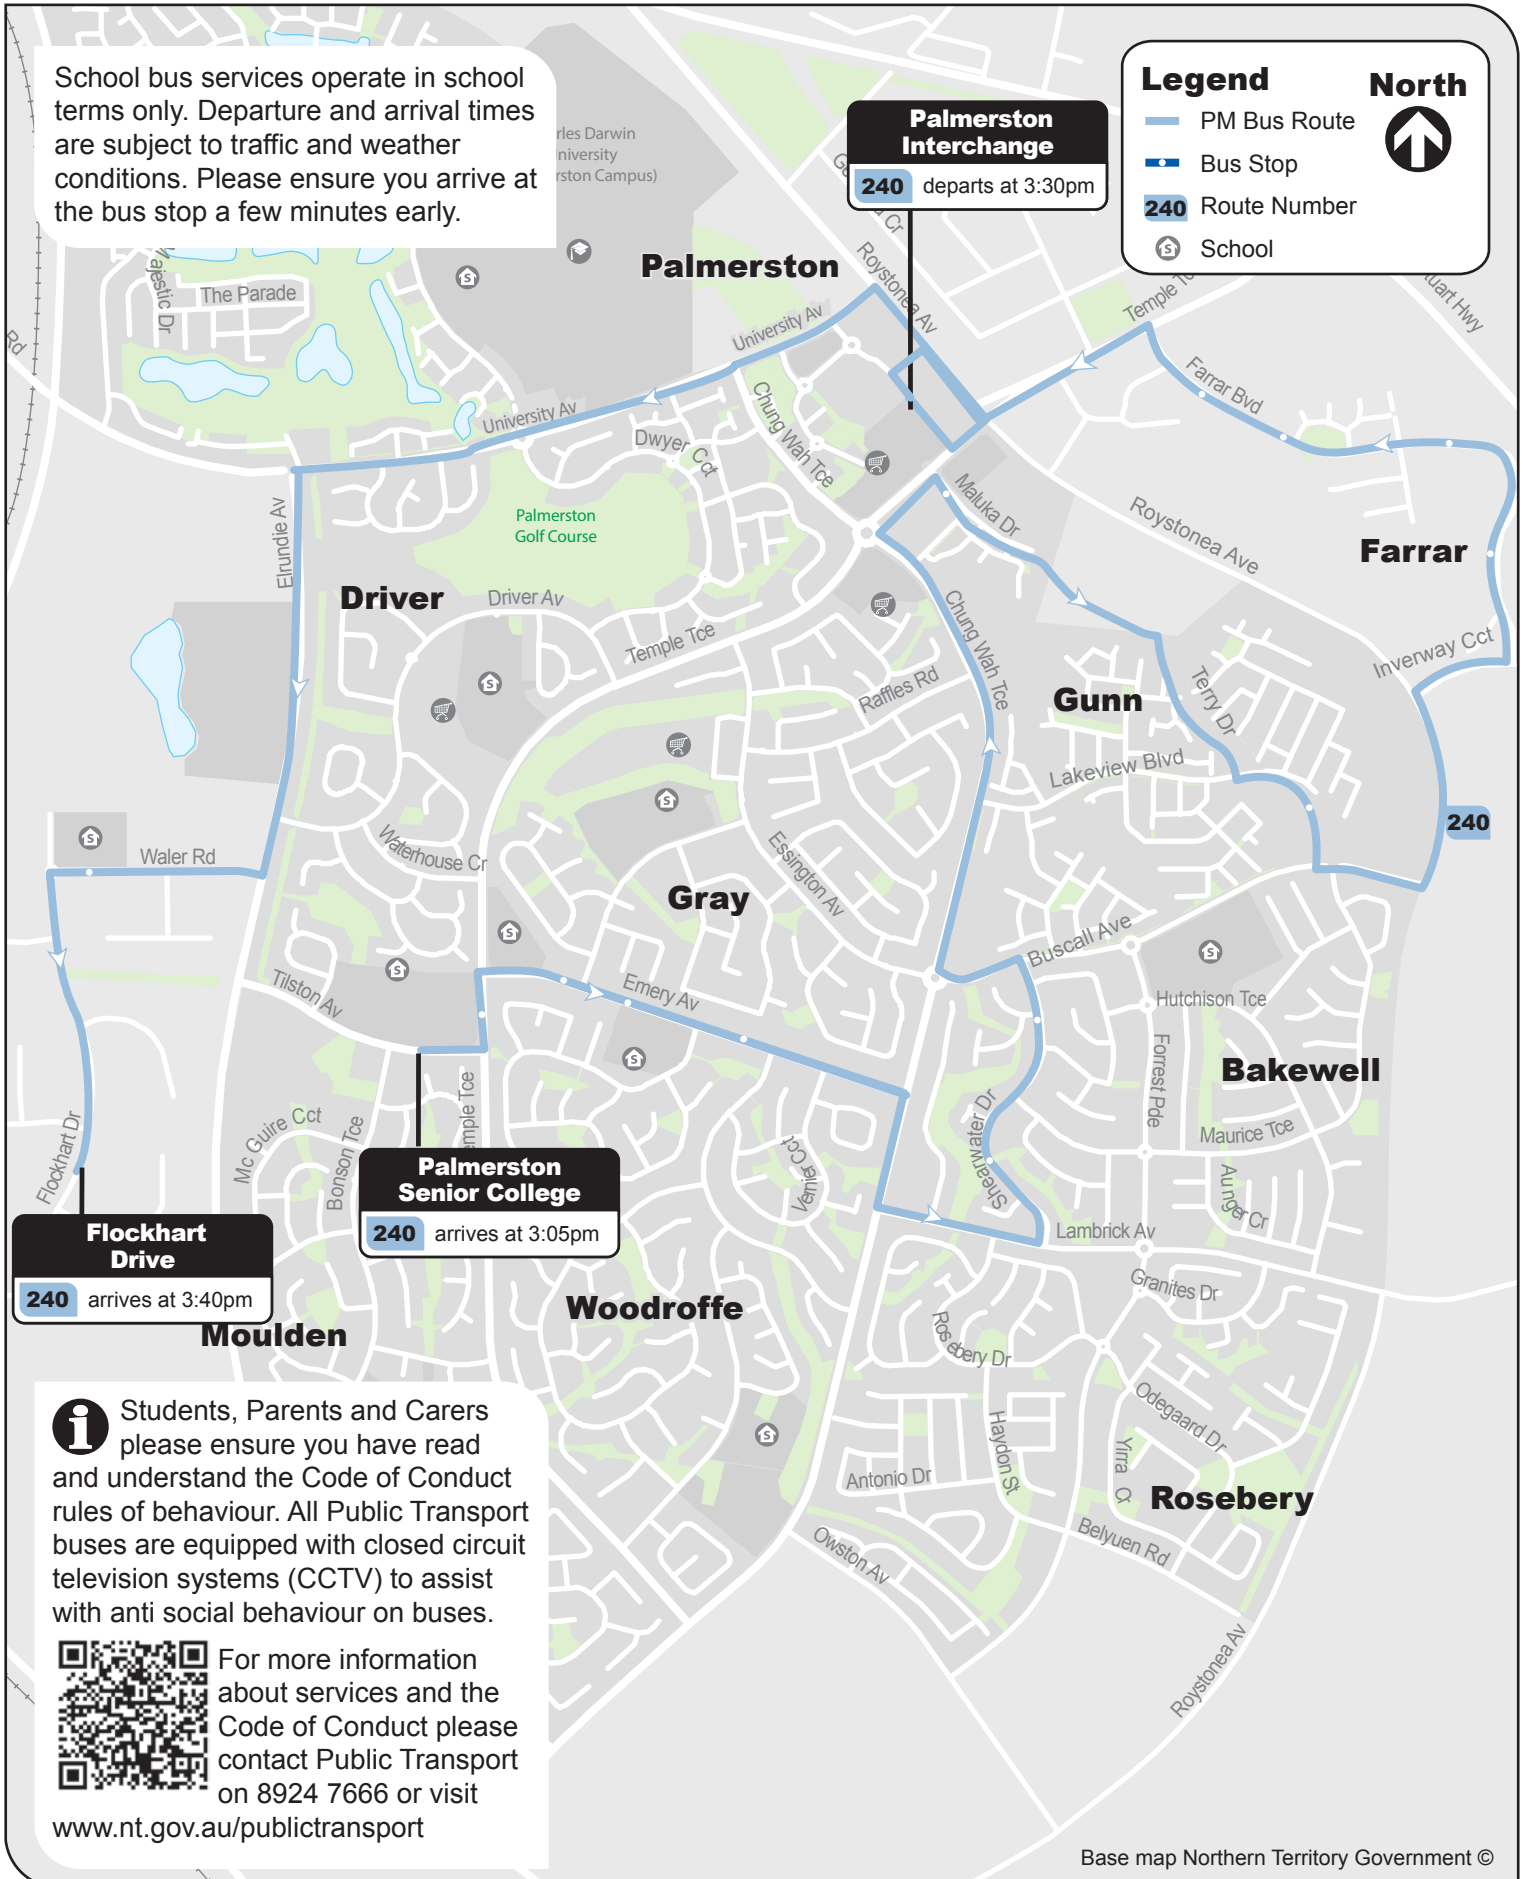

## Palmerston Senior College Bus Service

**PM Service**

**240 Palmerston Senior College to Bakewell, Gunn, Farrar and Marlow Lagoon  
Via Palmerston Interchange**

School bus services operate in school terms only. Departure and arrival times are subject to traffic and weather conditions. Please ensure you arrive at the bus stop a few minutes early.

### Legend

- PM Bus Route
- Bus Stop
- 240 Route Number
- School

North

**Palmerston Interchange**  
240 departs at 3:30pm

**Palmerston Senior College**  
240 arrives at 3:05pm

**Flockhart Drive**  
240 arrives at 3:40pm