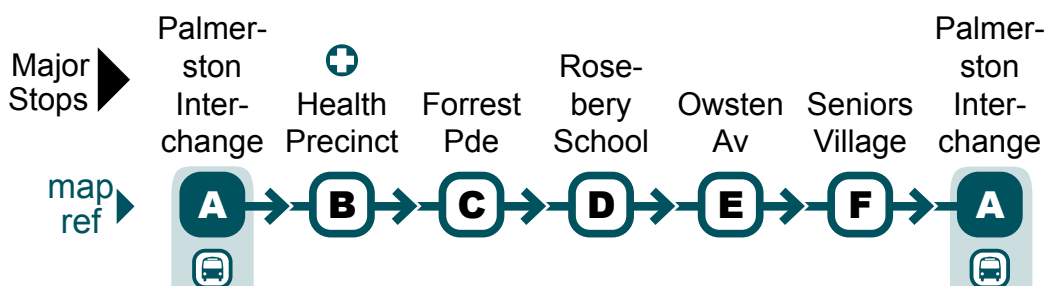

Palmerston to Palmerston via Palmerston Health Precinct, Rosebery and Bellamack

Major Stops ▶ Palmerston Inter-change Health Precinct Forrest Pde Rosebery School Owsten Av Seniors Village Palmerston Inter-change

map ref → **A** → **B** → **C** → **D** → **E** → **F** → **A**

Bus Route ▼

Monday to Friday

	Palmerston Inter-change	Health Precinct	Forrest Pde	Rosebery School	Owsten Av	Seniors Village	Palmerston Inter-change
am	77	5:57	5:59	6:03	6:08	6:13	6:25
	77	6:28	6:30	6:34	6:39	6:44	6:58
	77	7:21	7:23	7:27	7:32	7:37	7:51
	77	7:55	7:57	8:01	8:06	8:11	8:25
	77	8:33	8:35	8:39	8:44	8:49	9:03
	77	9:08	9:10	9:14	9:19	9:24	9:36
pm	77	9:52	9:54	9:58	10:03	10:08	10:20
	77	10:23	10:25	10:29	10:34	10:39	10:51
	77	11:45	11:47	11:51	11:56	12:01	12:13
	77	12:16	12:18	12:22	12:27	12:32	12:44
	77	12:47	12:49	12:53	12:58	1:03	1:15
	77	1:37	1:39	1:43	1:48	1:53	2:05
	77	3:02	3:04	3:08	3:13	3:18	3:32
	77	3:40	3:42	3:46	3:51	3:56	4:10
	77	4:13	4:15	4:19	4:24	4:29	4:43
	77	4:51	4:53	4:57	5:02	5:07	5:21
	77	5:32	5:34	5:38	5:43	5:48	6:02
	77	6:05	6:07	6:11	6:16	6:21	6:35
	77	6:40	6:42	6:46	6:51	6:56	7:08
	77	8:10	8:12	8:16	8:21	8:26	8:38
	77	8:53	8:55	8:59	9:04	9:09	9:21
	77	9:28	9:30	9:34	9:39	9:44	9:56

i Timing points are estimates only and are subject to traffic and weather conditions.

i There are no bus services on Good Friday and Christmas Day.

Palmerston to Palmerston via Palmerston Health Precinct, Rosebery and Bellamack