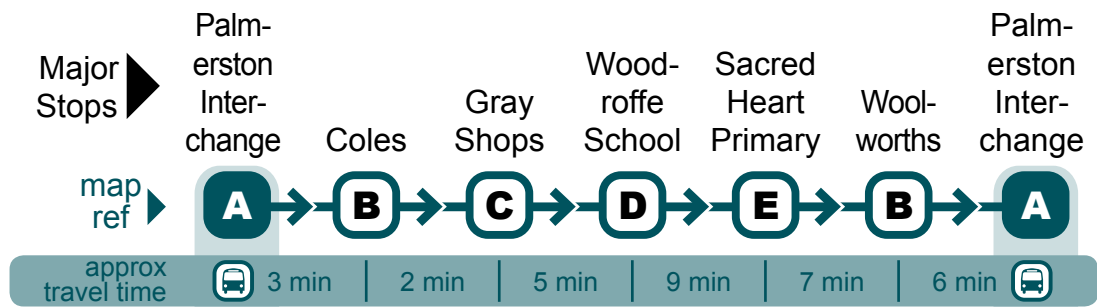

Palmerston to Palmerston via Woodroffe and Gray

Major Stops		Palmerston Interchange	Coles	Gray Shops	Woodroffe School	Sacred Heart Primary	Woolworths	Palmerston Interchange
map ref		A	B	C	D	E	B	A
approx travel time		3 min	2 min	5 min	9 min	7 min	5 min	
Bus Route		Monday to Friday						
am	71	5:55	5:58	6:00	6:05	6:14	6:21	6:26
	71	6:30	6:33	6:35	6:40	6:49	6:56	7:01
	71	6:40	6:43	6:45	6:50	6:59	7:06	7:11
	71	7:22	7:25	7:27	7:32	7:41	7:48	7:54
	71	7:56	7:59	8:01	8:06	8:15	8:22	8:28
	71	8:35	8:38	8:40	8:45	8:54	9:01	9:07
	71	9:02	9:05	9:07	9:12	9:21	9:28	9:33
	71	9:45	9:48	9:50	9:55	10:04	10:11	10:16
	71	10:08	10:11	10:13	10:18	10:27	10:34	10:39
	71	10:58	11:01	11:03	11:08	11:17	11:24	11:29
pm	71	11:40	11:43	11:45	11:50	11:59	12:06	12:11
	71	12:05	12:08	12:10	12:15	12:24	12:31	12:36
	71	12:45	12:48	12:50	12:55	1:04	1:11	1:16
	71	1:25	1:28	1:30	1:35	1:44	1:51	1:59
	71	2:15	2:18	2:20	2:25	2:34	2:41	2:55
	71	3:00	3:03	3:05	3:10	3:19	3:26	3:35
	71	3:30	3:33	3:35	3:40	3:49	3:56	4:05
	71	3:45	3:48	3:50	3:55	4:04	4:11	4:19
	71	4:07	4:10	4:12	4:17	4:26	4:33	4:41
	71	4:20	4:23	4:25	4:30	4:39	4:46	4:54
	71	4:48	4:51	4:53	4:58	5:07	5:14	5:22
	71	5:05	5:08	5:10	5:15	5:24	5:31	5:39
	71	5:34	5:37	5:39	5:44	5:53	6:00	6:06
	71	6:00	6:03	6:05	6:10	6:19	6:26	6:32
	71	6:37	6:40	6:42	6:47	6:56	7:03	7:09
	71	7:22	7:25	7:27	7:32	7:41	7:48	7:53
	71	8:00	8:03	8:05	8:10	8:19	8:26	8:31
	71	8:48	8:51	8:53	8:58	9:07	9:14	9:19
	71	9:22	9:25	9:27	9:32	9:41	9:48	9:53

Timing points are estimates only and are subject to traffic and weather conditions.

There are no bus services on Good Friday and Christmas Day.

Palmerston to Palmerston via Woodroffe and Gray

Bus Route

Saturday

i Timing points are estimates only and are subject to traffic and weather conditions.

i There are no bus services on Good Friday and Christmas Day.