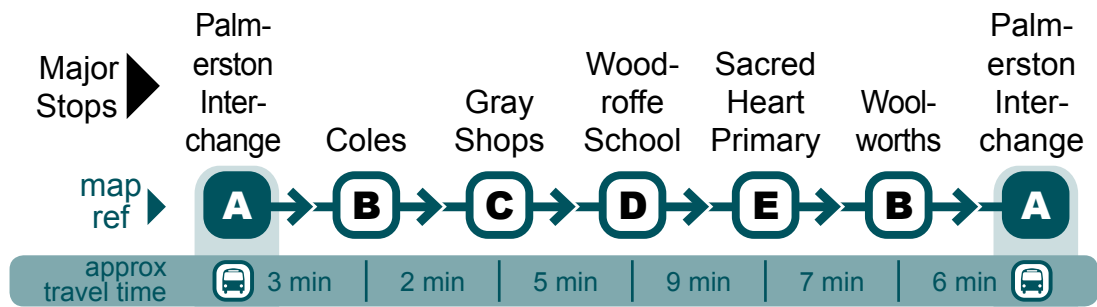

Palmerston to Palmerston via Woodroffe and Gray

Major Stops		Palmerston Interchange	Coles	Gray Shops	Woodroffe School	Sacred Heart Primary	Woolworths	Palmerston Interchange
map ref		A	B	C	D	E	B	A
approx travel time		3 min	2 min	5 min	9 min	7 min	5 min	
Bus Route		Monday to Friday						
am	71	5:55	5:58	6:00	6:05	6:14	6:21	6:26
	71	6:30	6:33	6:35	6:40	6:49	6:56	7:01
	71	6:40	6:43	6:45	6:50	6:59	7:06	7:11
	71	7:22	7:25	7:27	7:32	7:41	7:48	7:54
	71	7:56	7:59	8:01	8:06	8:15	8:22	8:28
	71	8:35	8:38	8:40	8:45	8:54	9:01	9:07
	71	9:02	9:05	9:07	9:12	9:21	9:28	9:33
	71	9:45	9:48	9:50	9:55	10:04	10:11	10:16
	71	10:08	10:11	10:13	10:18	10:27	10:34	10:39
	71	10:58	11:01	11:03	11:08	11:17	11:24	11:29
pm	71	11:40	11:43	11:45	11:50	11:59	12:06	12:11
	71	12:05	12:08	12:10	12:15	12:24	12:31	12:36
	71	12:45	12:48	12:50	12:55	1:04	1:11	1:16
	71	1:25	1:28	1:30	1:35	1:44	1:51	1:56
	71	2:15	2:18	2:20	2:25	2:34	2:41	2:46
	71	3:00	3:03	3:05	3:10	3:19	3:26	3:34
	71	3:30	3:33	3:35	3:40	3:49	3:56	4:04
	71	3:45	3:48	3:50	3:55	4:04	4:11	4:19
	71	4:07	4:10	4:12	4:17	4:26	4:33	4:41
	71	4:20	4:23	4:25	4:30	4:39	4:46	4:54
	71	4:48	4:51	4:53	4:58	5:07	5:14	5:22
	71	5:05	5:08	5:10	5:15	5:24	5:31	5:39
	71	5:34	5:37	5:39	5:44	5:53	6:00	6:05
	71	6:00	6:03	6:05	6:10	6:19	6:26	6:31
	71	6:37	6:40	6:42	6:47	6:56	7:03	7:08
	71	7:22	7:25	7:27	7:32	7:41	7:48	7:53
	71	8:00	8:03	8:05	8:10	8:19	8:26	8:31
	71	8:48	8:51	8:53	8:58	9:07	9:14	9:19
	71	9:22	9:25	9:27	9:32	9:41	9:48	9:53

Timing points are estimates only and are subject to traffic and weather conditions.

There are no bus services on Good Friday and Christmas Day.

Palmerston to Palmerston via Woodroffe and Gray

Bus Route

Saturday

Timing points are estimates only and are subject to traffic and weather conditions.

There are no bus services on Good Friday and Christmas Day.