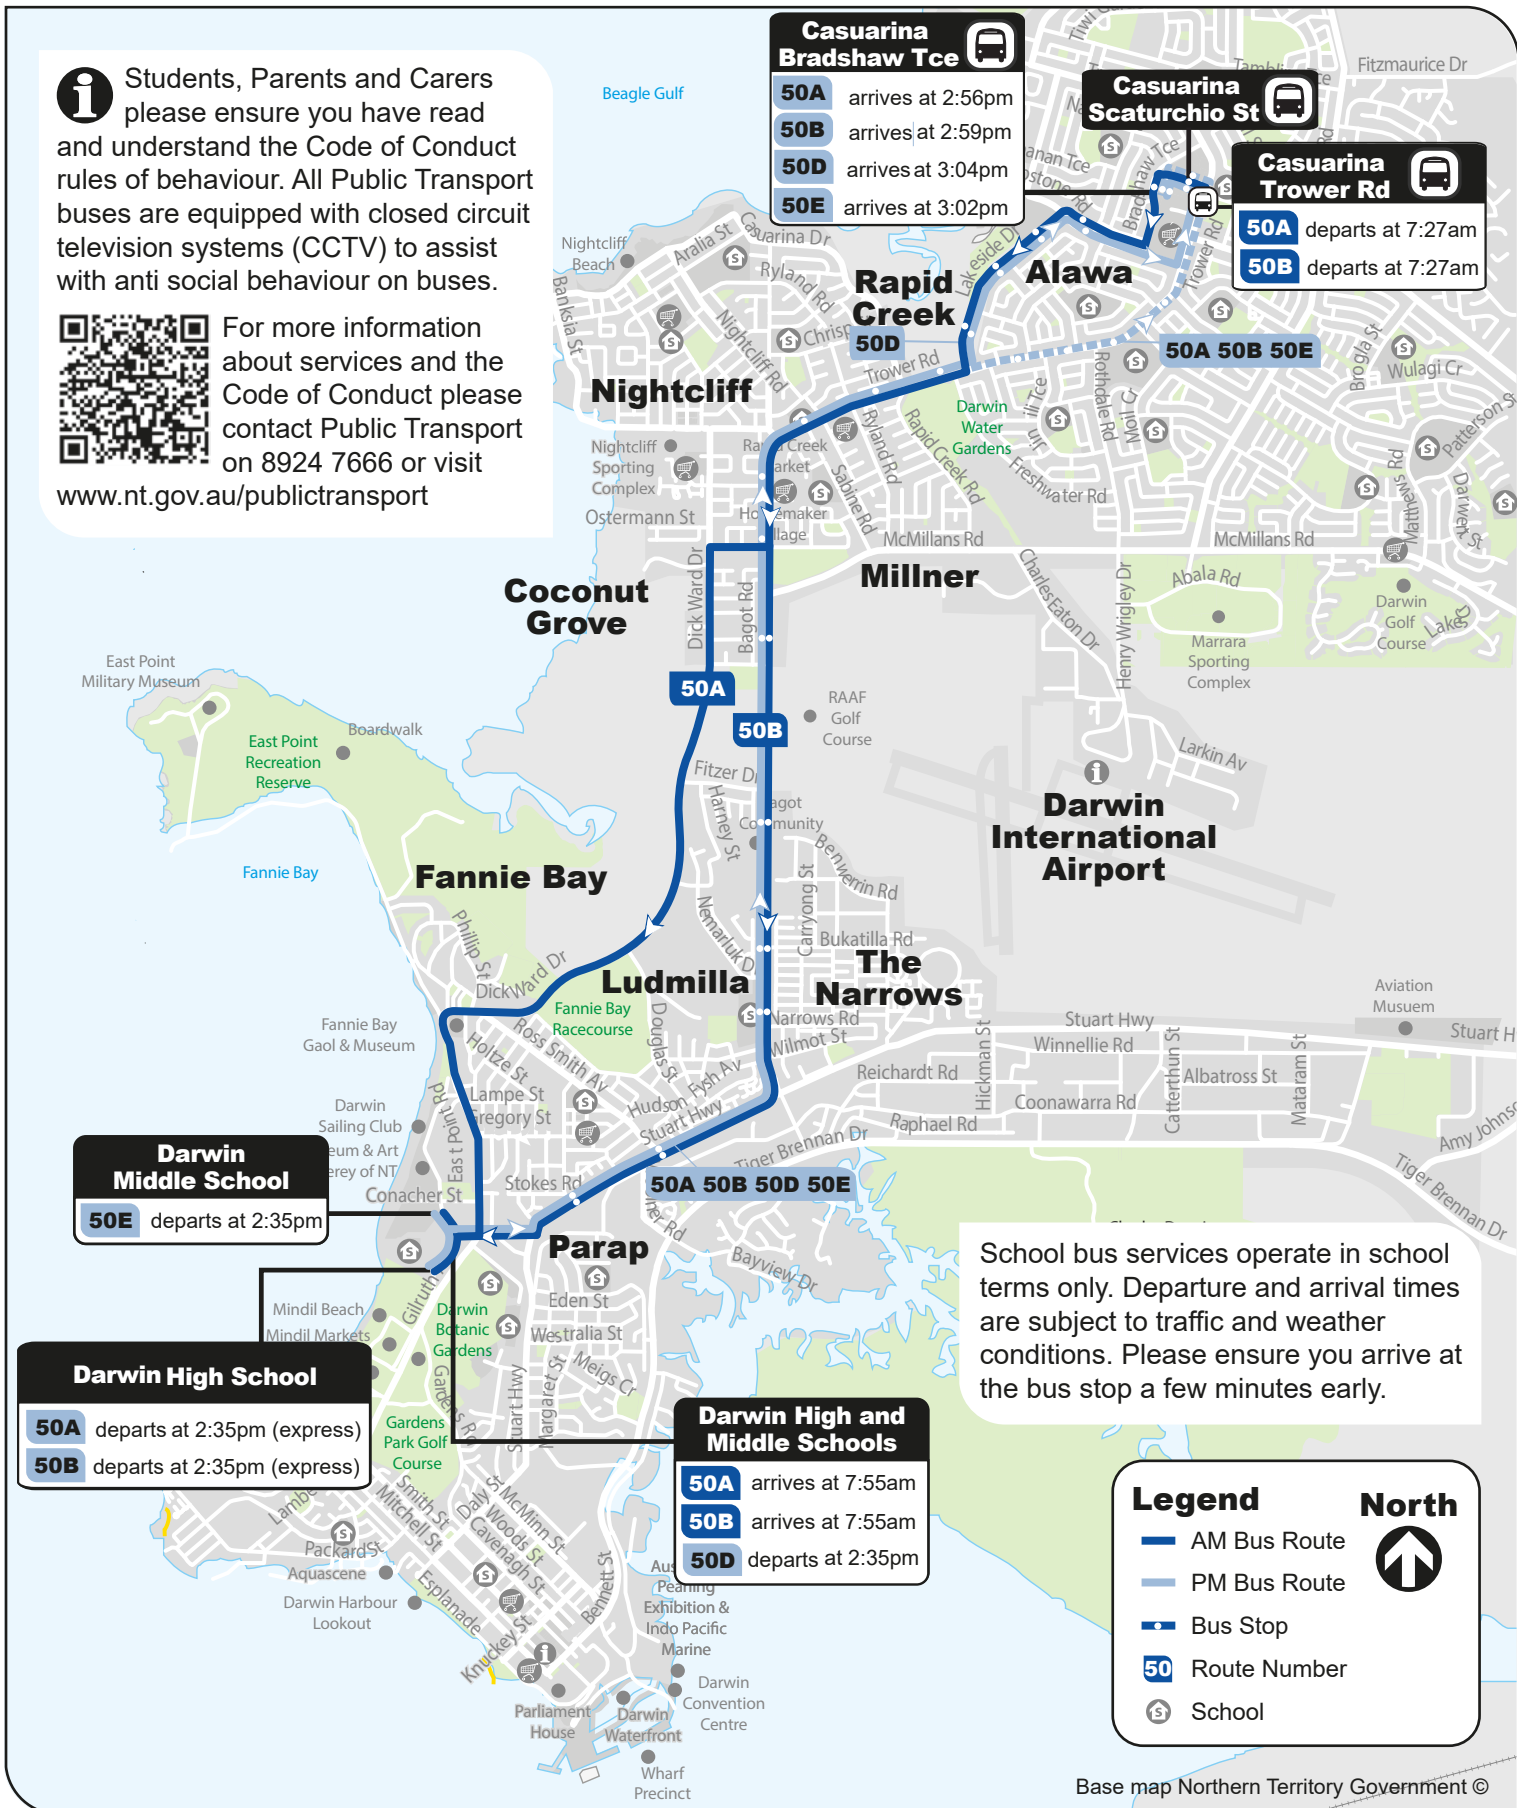

Darwin High / Middle School Bus Services

AM Services

50A and 50B Casuarina Trower Rd to Darwin High School and Middle School

PM Services

50A and 50B Darwin High School to Casuarina Bradshaw Tce (express)

50E Darwin Middle School to Casuarina Bradshaw Tce

50D Darwin High and Middle School to Casuarina Bradshaw Tce

i Students, Parents and Carers please ensure you have read and understand the Code of Conduct rules of behaviour. All Public Transport buses are equipped with closed circuit television systems (CCTV) to assist with anti social behaviour on buses.

For more information about services and the Code of Conduct please contact Public Transport on 8924 7666 or visit www.nt.gov.au/publictransport

www.nt.gov.au/publictransport

School bus services operate in school terms only. Departure and arrival times are subject to traffic and weather conditions. Please ensure you arrive at the bus stop a few minutes early.