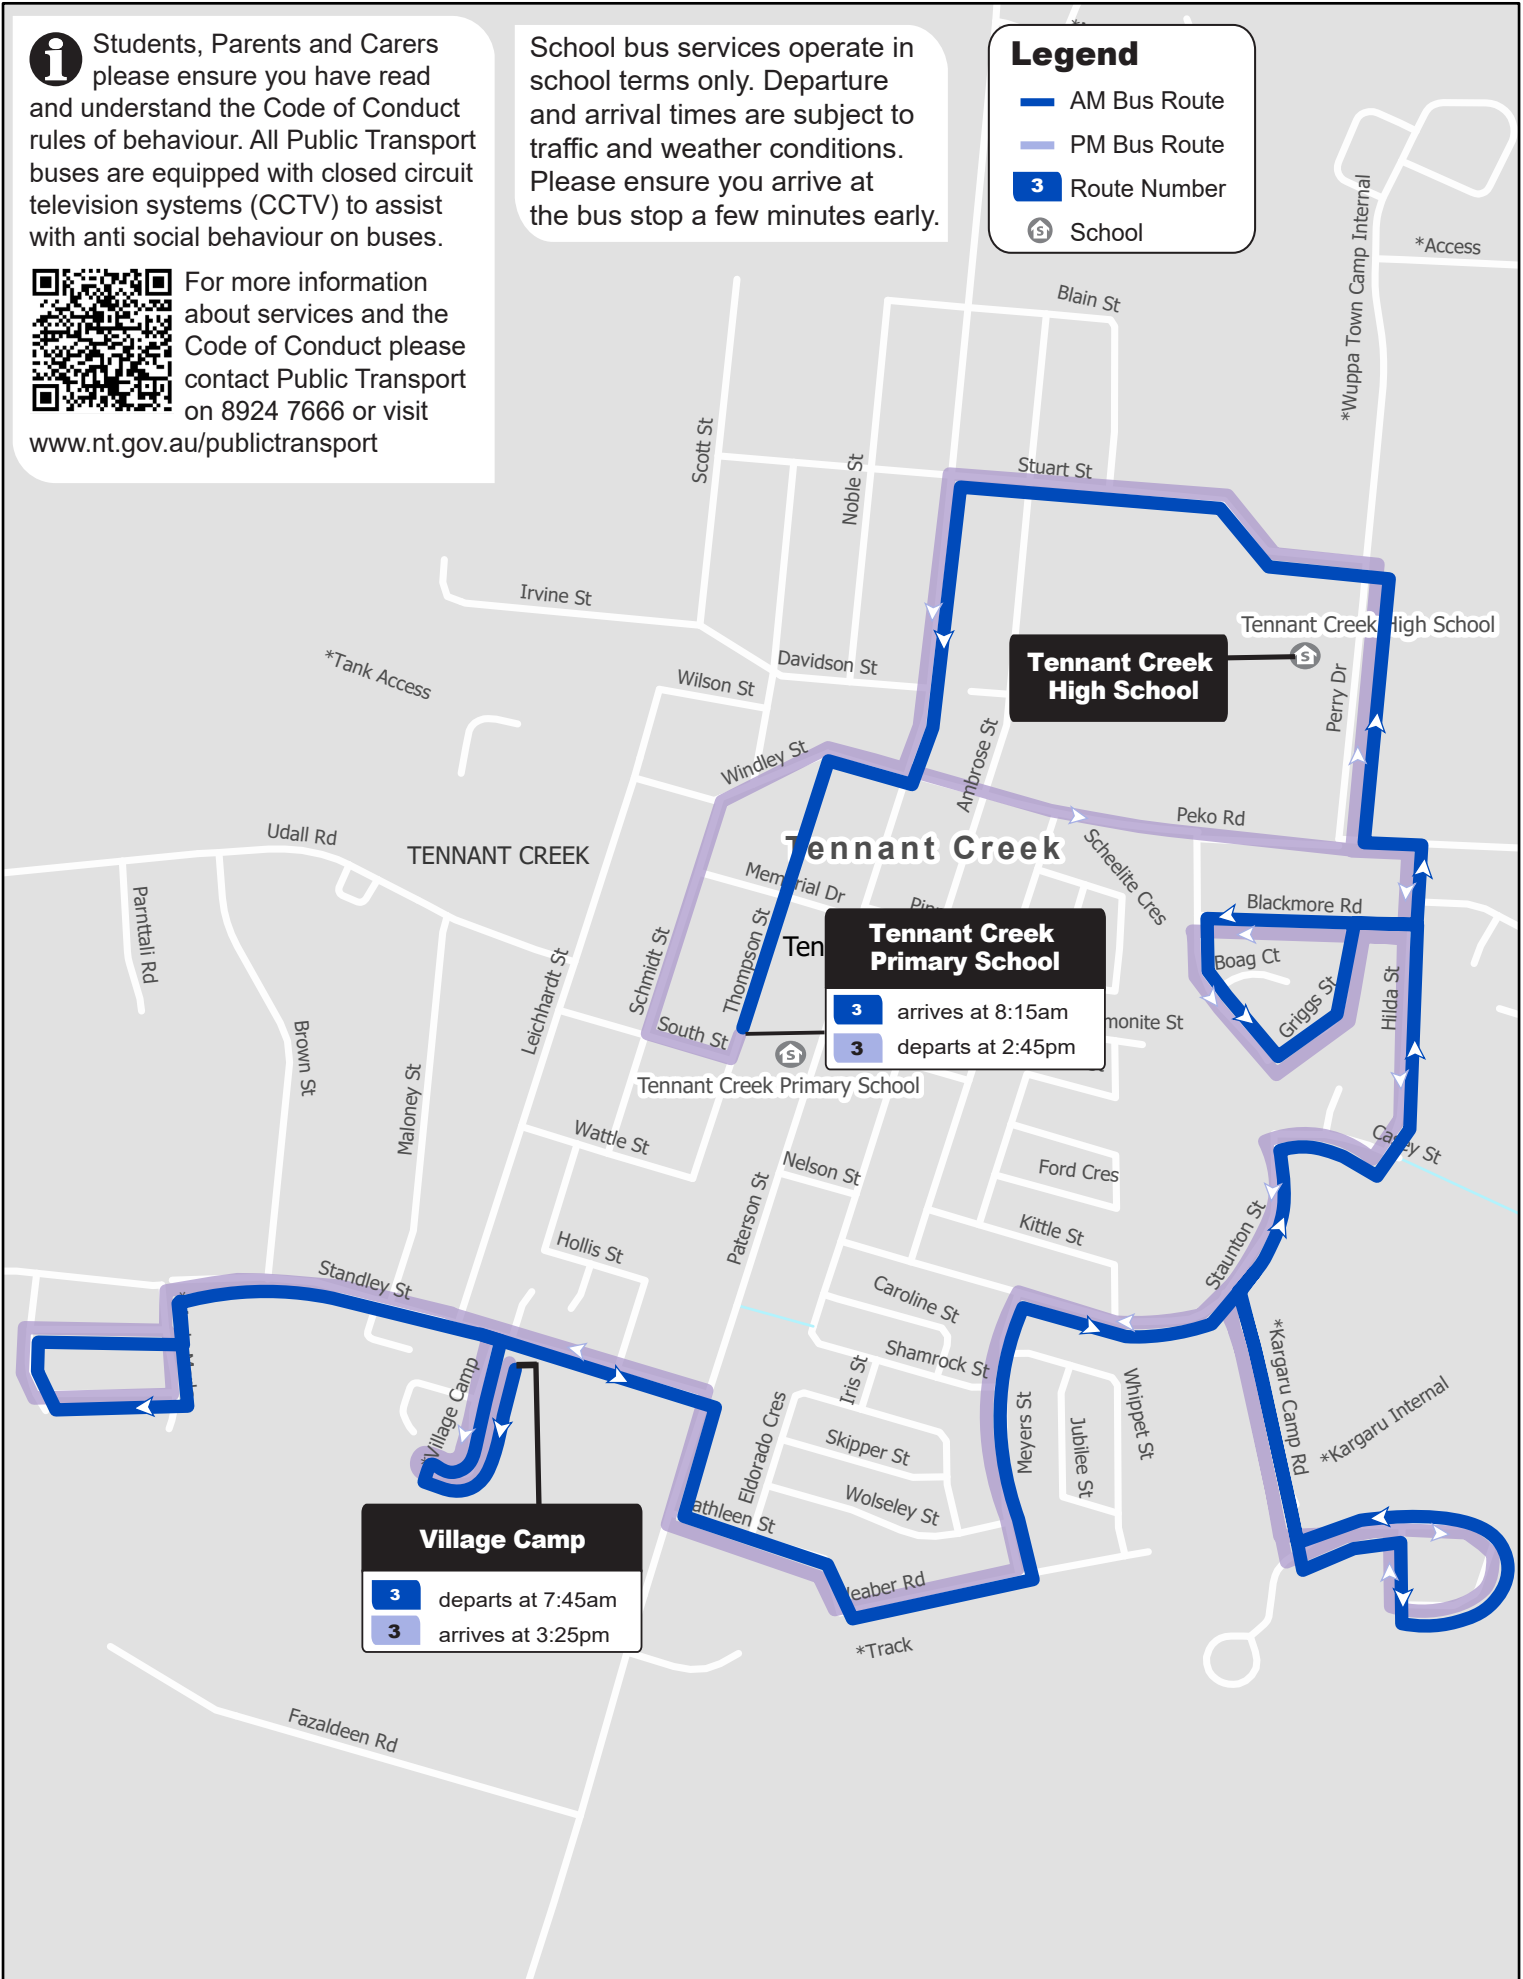

Tennant Creek Route 3

i Students, Parents and Carers please ensure you have read and understand the Code of Conduct rules of behaviour. All Public Transport buses are equipped with closed circuit television systems (CCTV) to assist with anti social behaviour on buses.

School bus services operate in school terms only. Departure and arrival times are subject to traffic and weather conditions. Please ensure you arrive at the bus stop a few minutes early.

Legend

- AM Bus Route
- PM Bus Route
- 3 Route Number
- S School

For more information about services and the Code of Conduct please contact Public Transport on 8924 7666 or visit www.nt.gov.au/publictransport

Village Camp

- 3 departs at 7:45am
- 3 arrives at 3:25pm

Tennant Creek Primary School

- 3 arrives at 8:15am
- 3 departs at 2:45pm

Tennant Creek High School