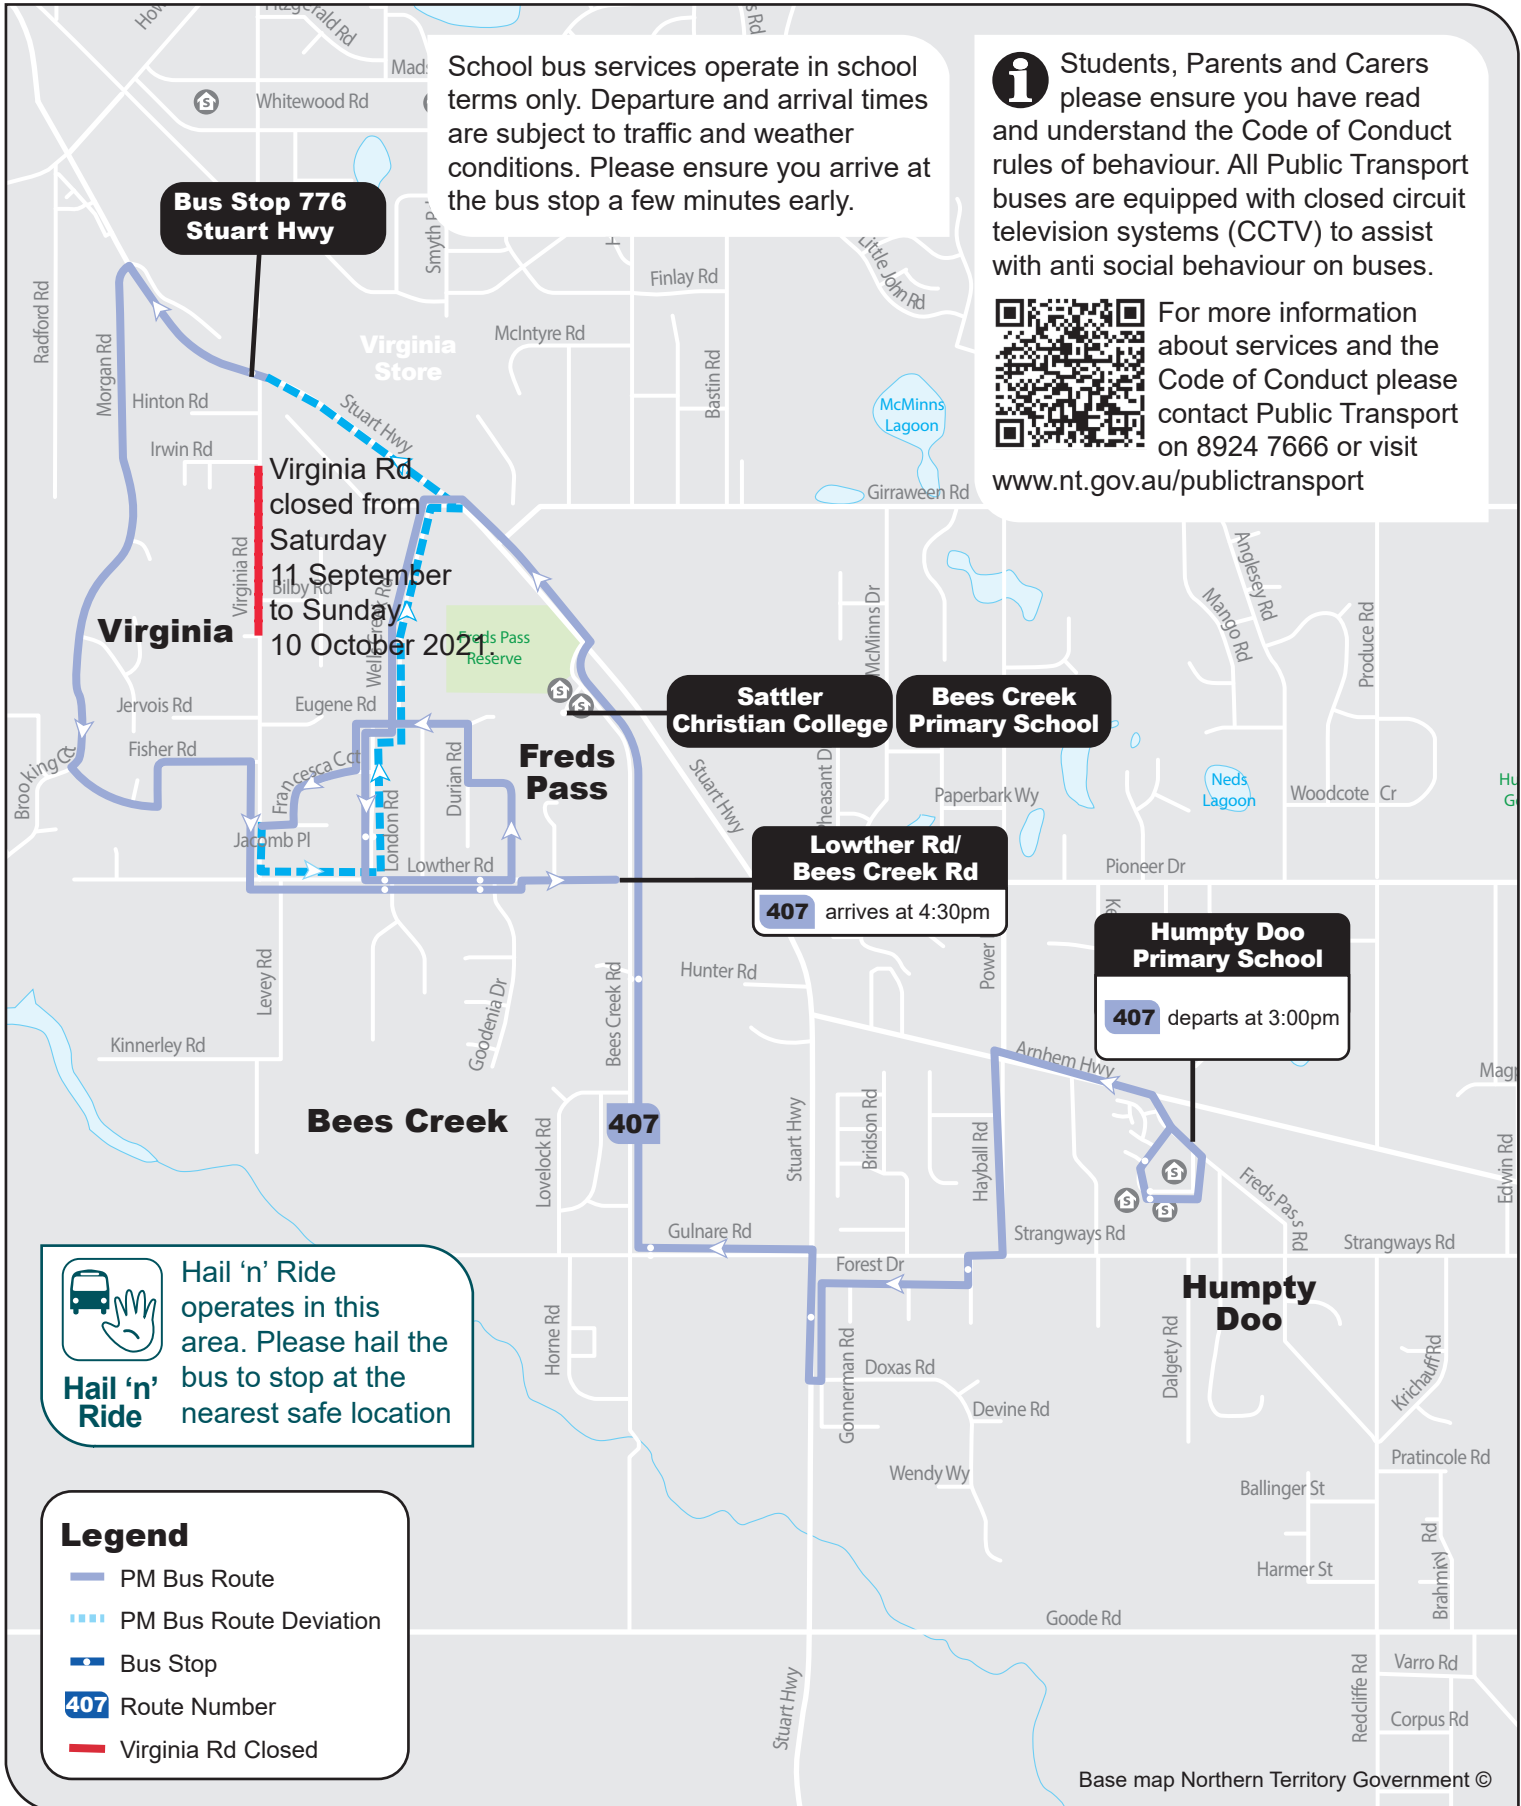

407

Sattler Christian College / Bees Creek Primary School / Humpty Doo Schools Bus Service

Virginia Rd Closure

PM Service

407 Humpty Doo Schools to Virginia

School bus services operate in school terms only. Departure and arrival times are subject to traffic and weather conditions. Please ensure you arrive at the bus stop a few minutes early.

i Students, Parents and Carers please ensure you have read and understand the Code of Conduct rules of behaviour. All Public Transport buses are equipped with closed circuit television systems (CCTV) to assist with anti social behaviour on buses.

For more information about services and the Code of Conduct please contact Public Transport on 8924 7666 or visit www.nt.gov.au/publictransport

**Bus Stop 776
Stuart Hwy**

Virginia Rd closed from Saturday 11 September to Sunday 10 October 2021

Sattler Christian College

Bees Creek Primary School

Freds Pass

**Lowther Rd/
Bees Creek Rd**

407 arrives at 4:30pm

Humpty Doo Primary School

407 departs at 3:00pm

Hail 'n' Ride

Hail 'n' Ride operates in this area. Please hail the bus to stop at the nearest safe location

Legend

- PM Bus Route
- PM Bus Route Deviation
- Bus Stop
- 407 Route Number
- Virginia Rd Closed

Base map Northern Territory Government ©