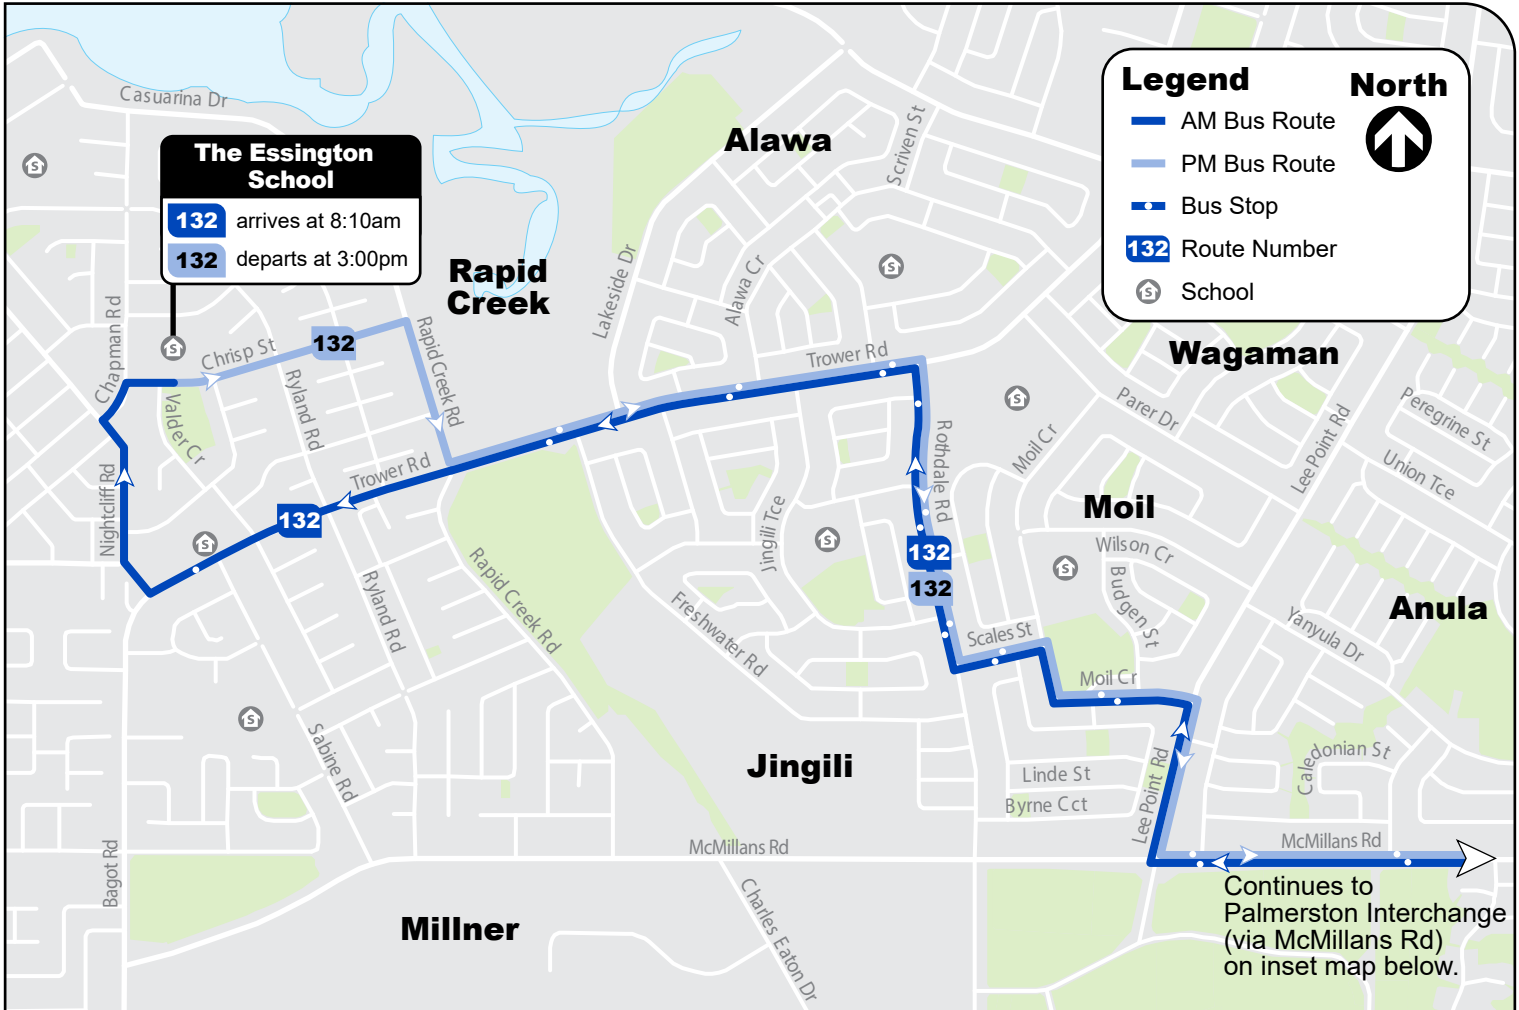

132

The Essington School Bus Service

AM Service

Palmerston Interchange - The Essington School

PM Service

The Essington School - Palmerston Interchange

i Students, Parents and Carers please ensure you have read and understand the Code of Conduct rules of behaviour. All Public Transport buses are equipped with closed circuit television systems (CCTV) to assist with anti social behaviour on buses.

For more information about services and the Code of Conduct please contact Public Transport on 8924 7666 or visit www.nt.gov.au/publictransport

School bus services operate in school terms only. Departure and arrival times are subject to traffic and weather conditions. Please ensure you arrive at the bus stop a few minutes early.