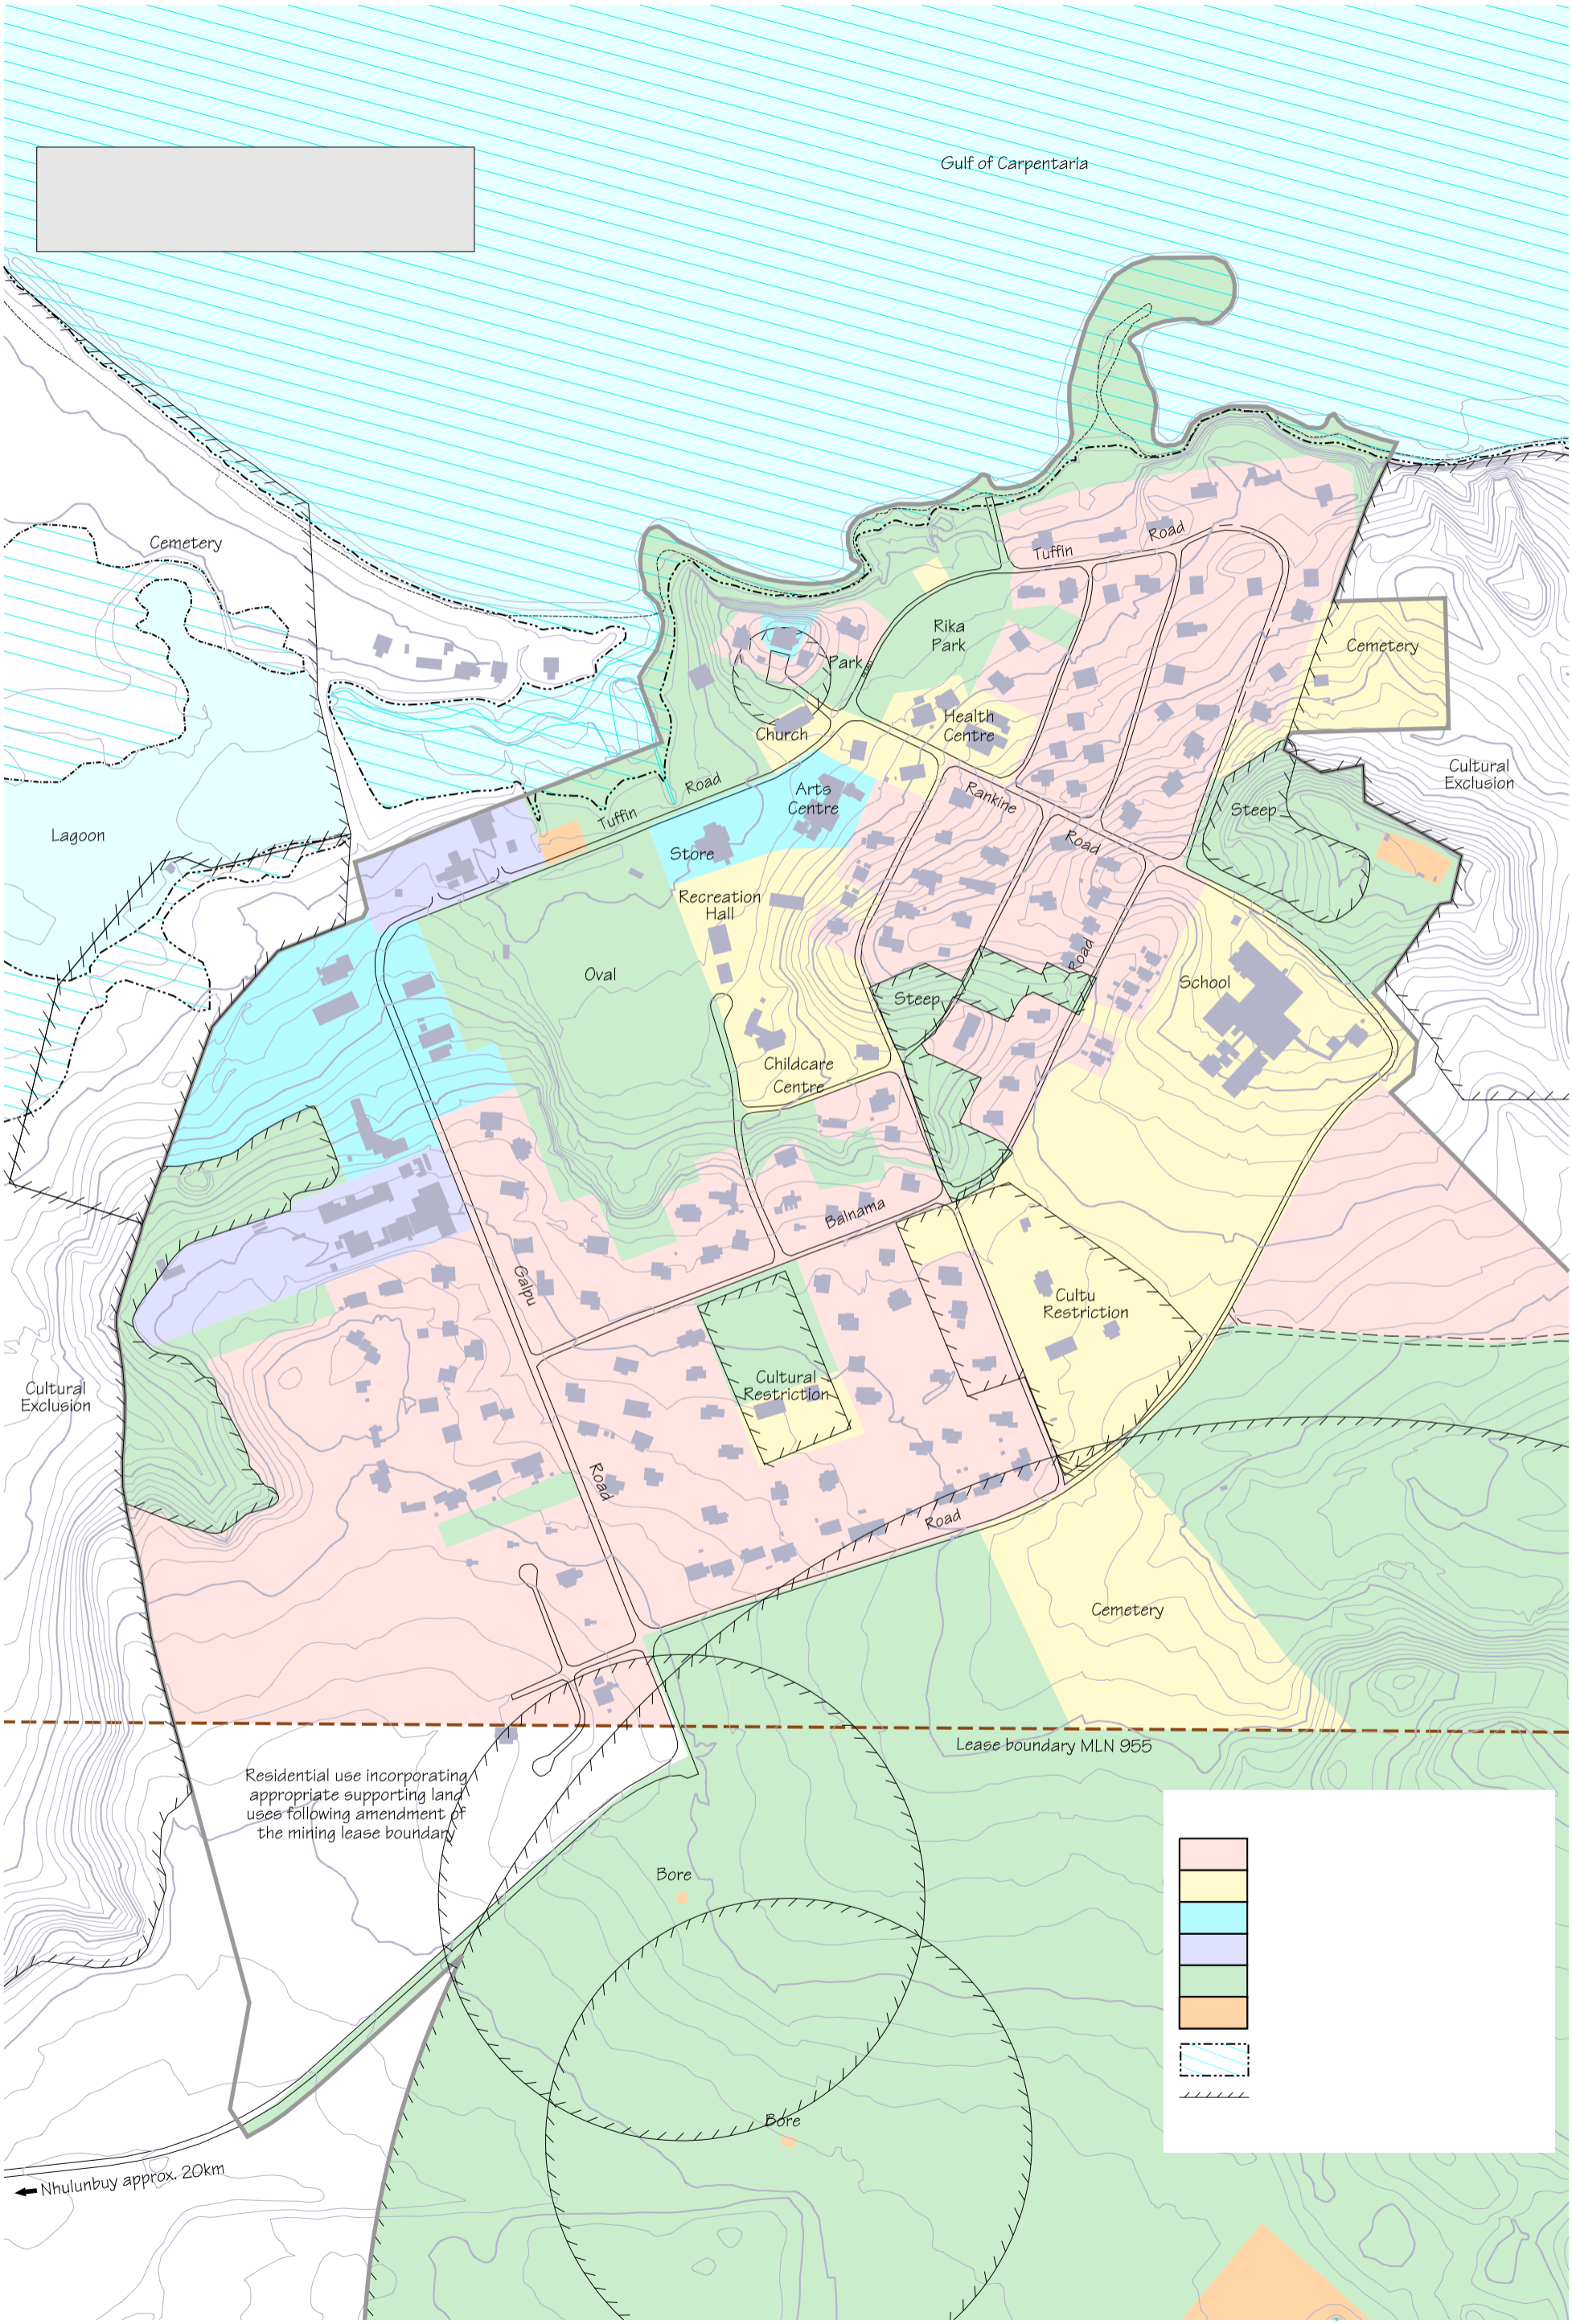

Yirrkala Area Plan

Version	Amendment No.	Date Published	Details
1	348 (NTPS 2007)	29.8.2014	Introduction of the Yirrkala Area Plan
2	370	16.1.2015	Omits and replaces the Yirrkala Area Plan
3	3 (NTPS 2020)	30.10.2020	Minor alterations for consistency with the NT Planning Scheme 2020

Gulf of Carpentaria

Cemetery

Lagoon

Cemetery

Cultural Exclusion

Cultural Exclusion

Cemetery

Lease boundary MLN 955

Residential use incorporating appropriate supporting land uses following amendment of the mining lease boundary

Bore

Bore

← Nhulunbuy approx. 20km