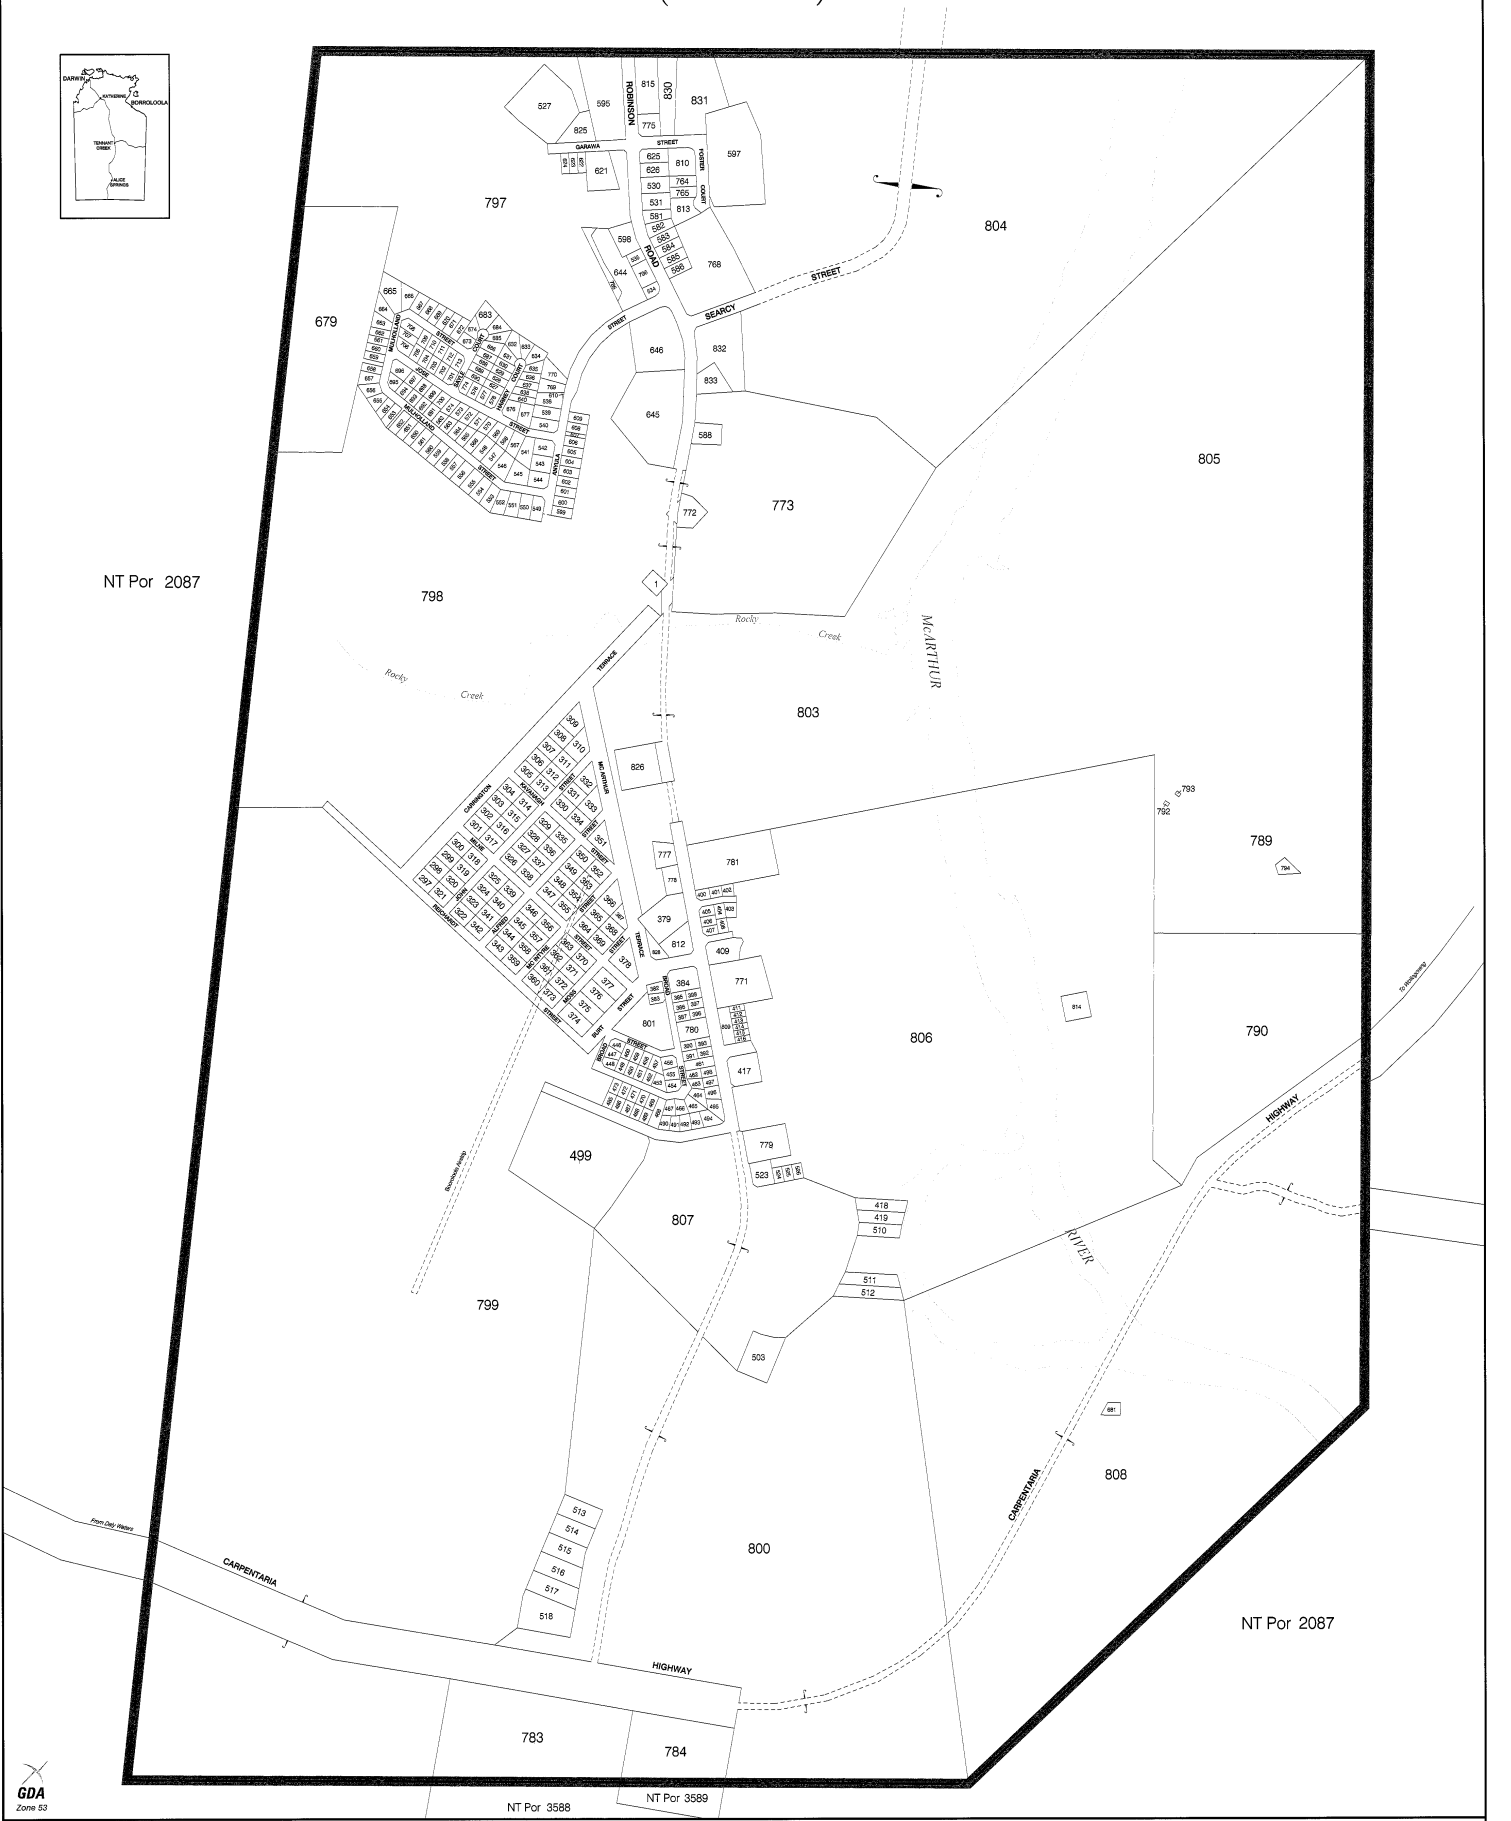

BORROLOOLA BUILDING AREA (BBBOR 001)

NT Por 2087

GDA
Zone 53

Town Boundary — · · · · ·
Northern Territory Government Gazette No.37, 13 September, 1972
Building Area Boundary —————

Minister for Lands and Planning
Date: 10/9/04

CP4957

Cadastre Current as at 23/08/2004 Source: Northern Territory DCDB