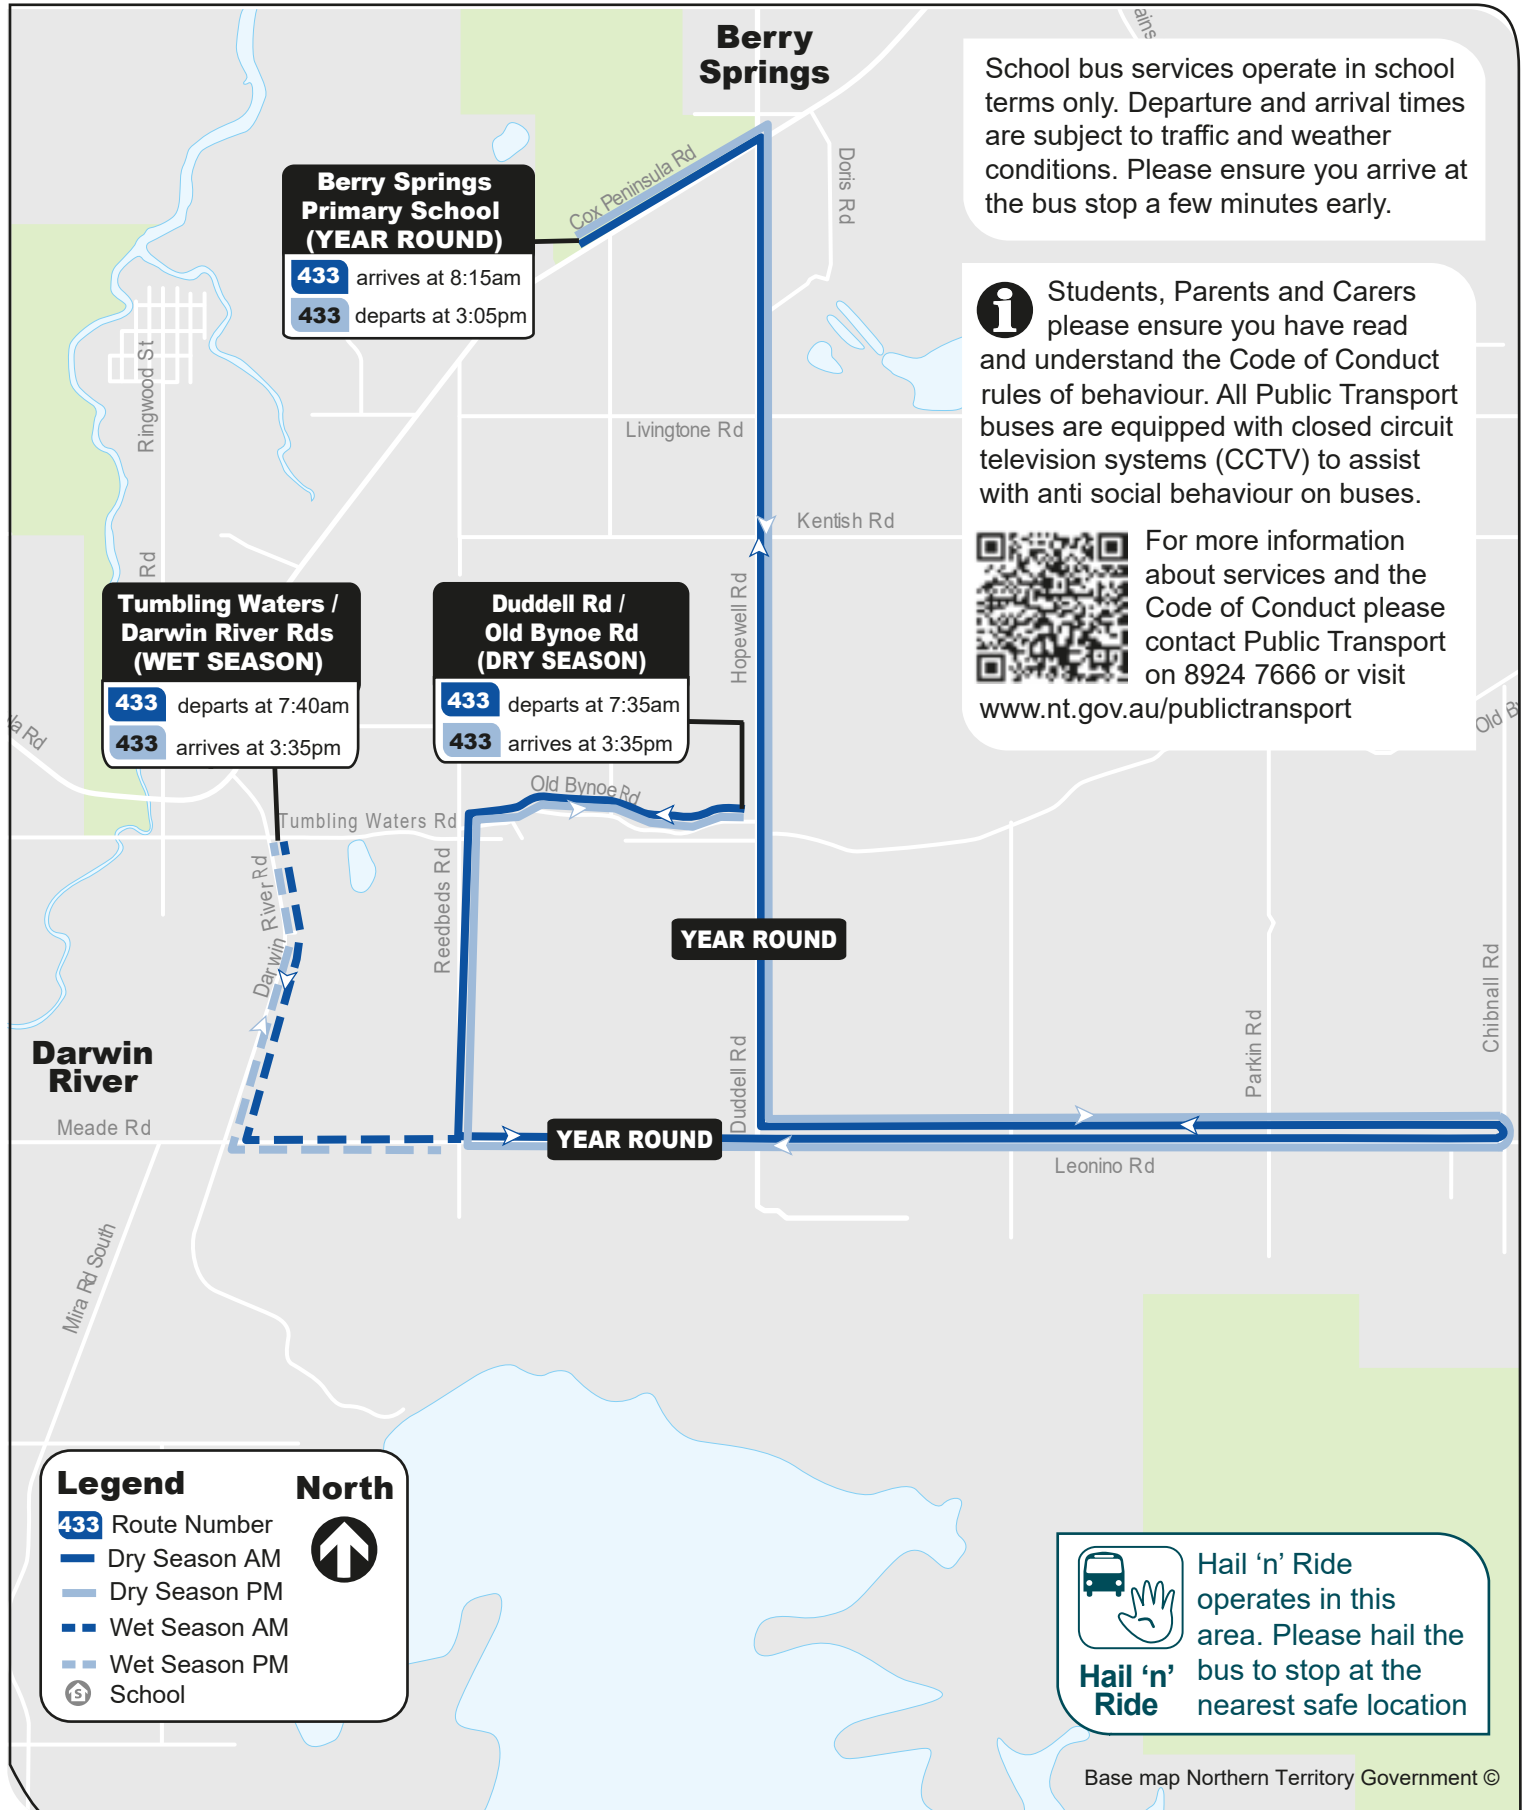

433

Berry Springs Primary School Bus Service

AM Service

433 DRY SEASON Duddell/Old Bynoe Rds to Berry Springs Primary School

433 WET SEASON Darwin River/Tumbling Waters Rds to Berry Springs Primary School

PM Service

433 DRY SEASON Berry Springs Primary Schools to Duddell/Old Bynoe Rds

433 WET SEASON Berry Springs Primary Schools to Darwin River/Tumbling Waters Rds

School bus services operate in school terms only. Departure and arrival times are subject to traffic and weather conditions. Please ensure you arrive at the bus stop a few minutes early.