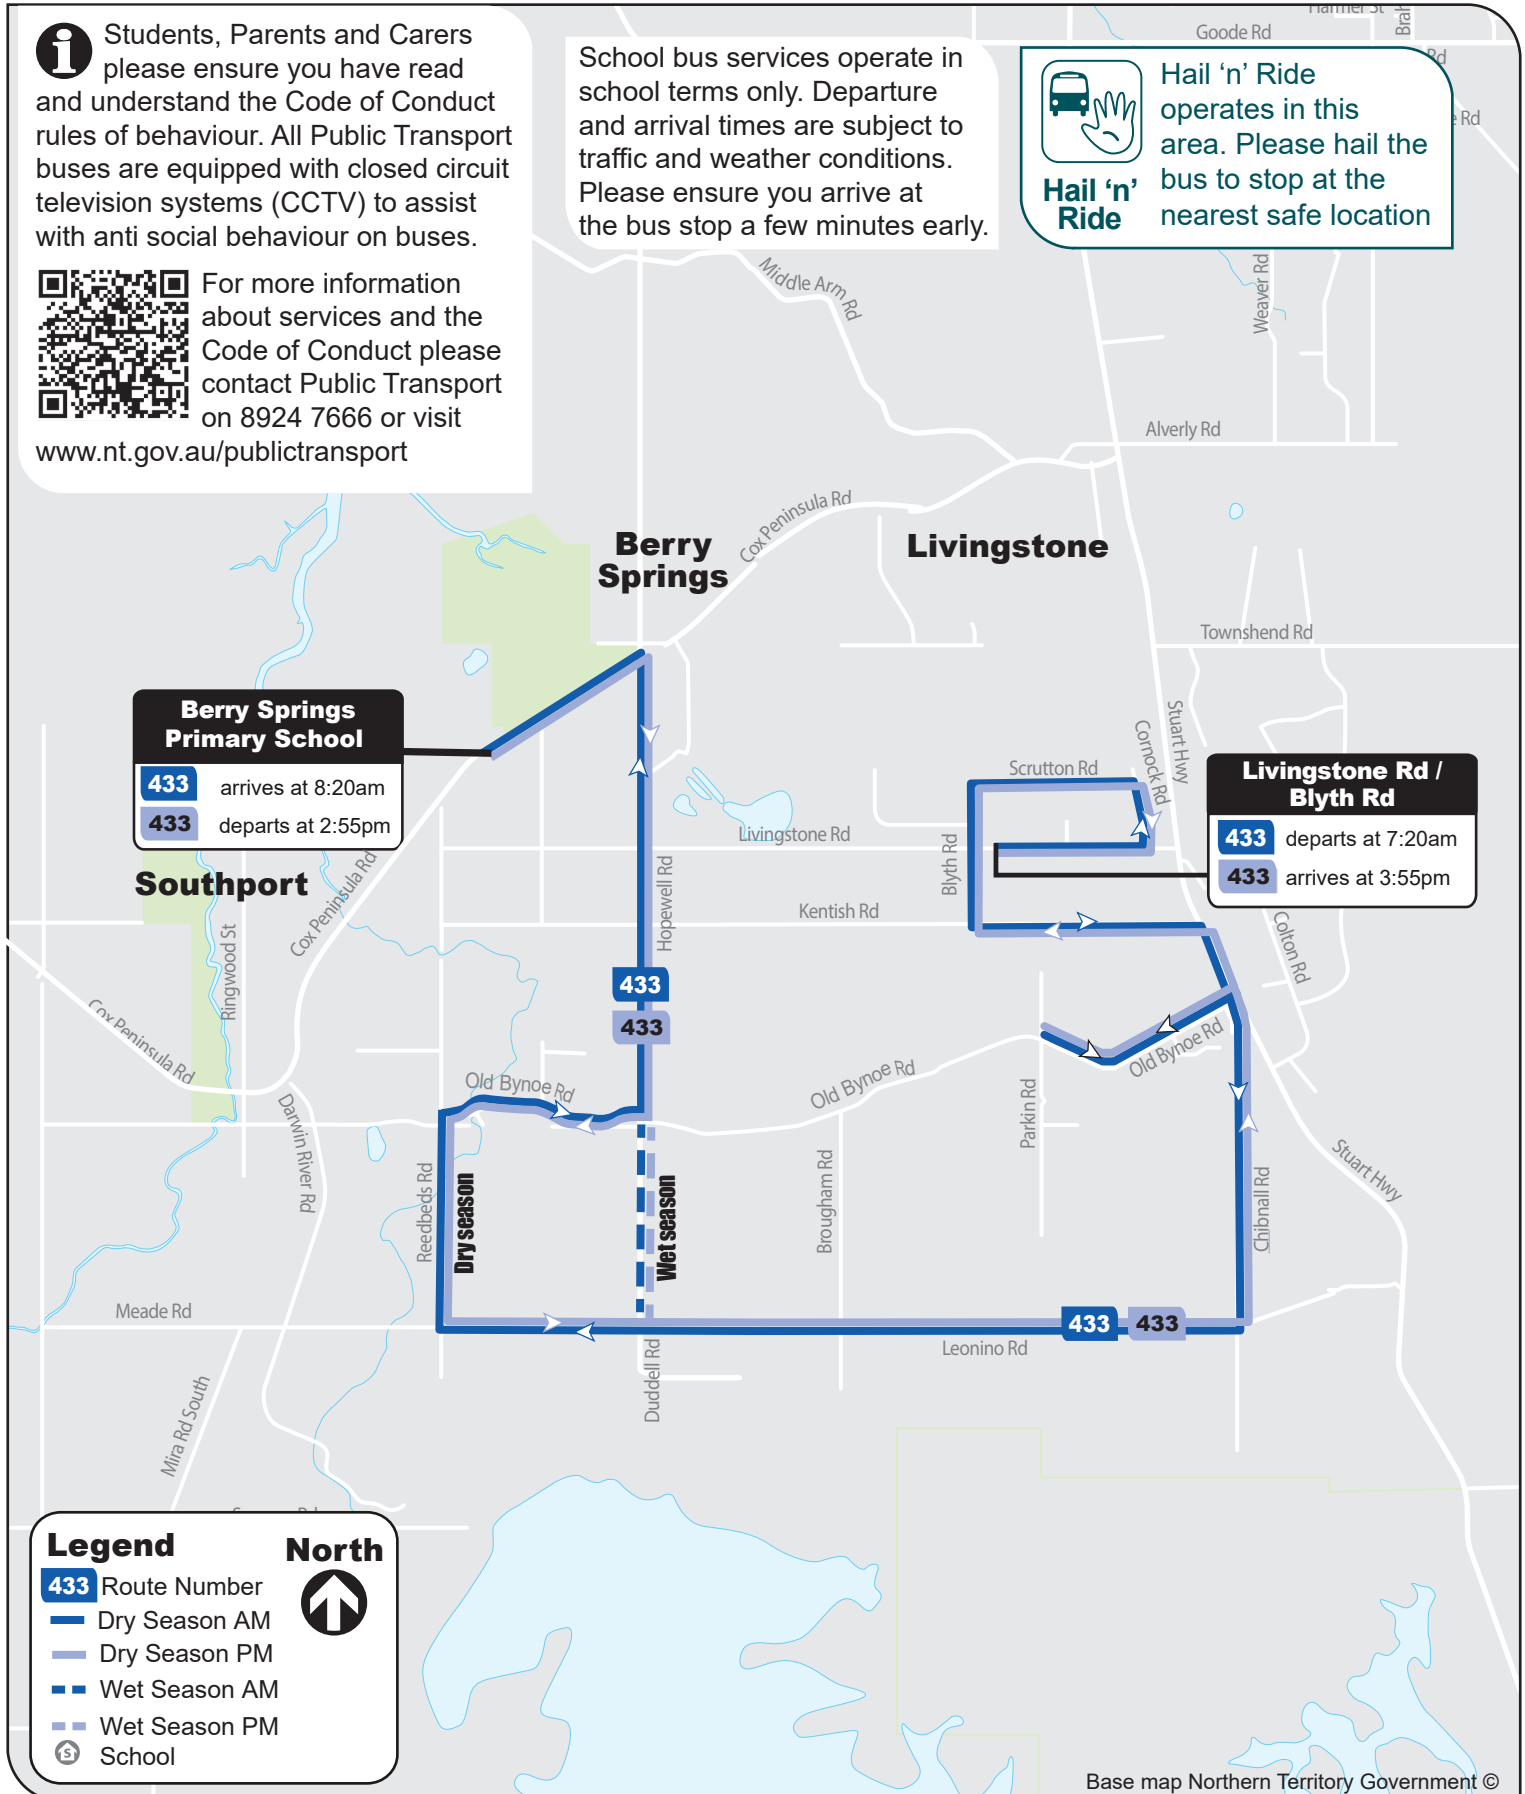

433

Berry Springs Primary School Bus Service

AM Service

433 Livingstone Rd / Blyth Rd to Berry Springs Primary School

PM Service

433 Berry Springs Primary School to Livingstone Rd / Blyth Rd

Note: Wet season Term 1/ Dry season Terms 2+3+4

Hail 'n' Ride

Hail 'n' Ride operates in this area. Please hail the bus to stop at the nearest safe location

Berry Springs Primary School
433 arrives at 8:20am
433 departs at 2:55pm

Livingstone Rd / Blyth Rd
433 departs at 7:20am
433 arrives at 3:55pm

Legend

- 433 Route Number
- Dry Season AM
- Dry Season PM
- - - Wet Season AM
- - - Wet Season PM
-  School

North 