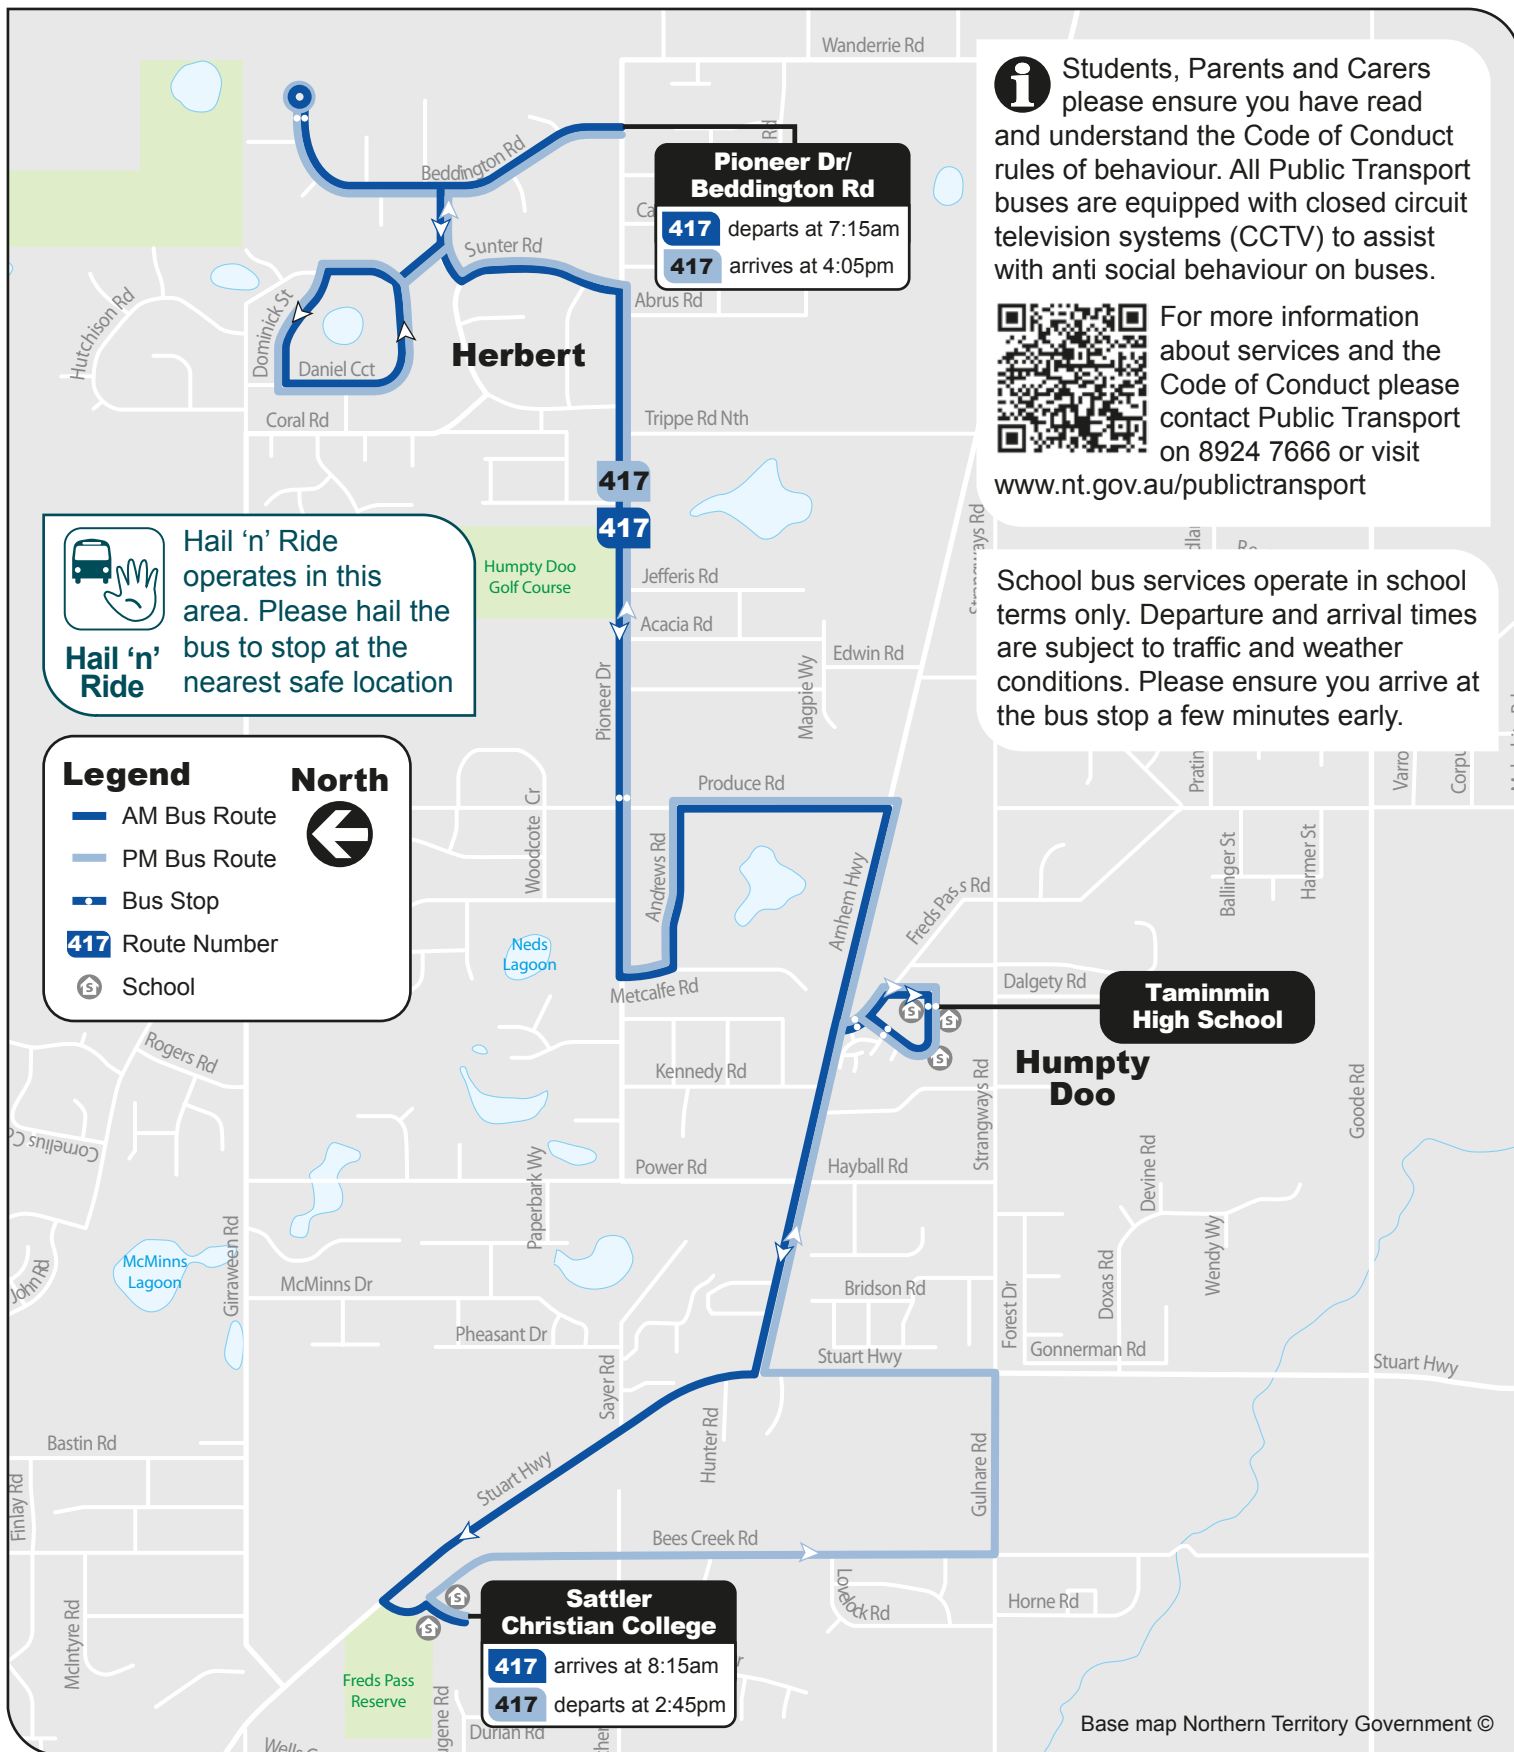

417

Taminmin High School / Sattler Christian College / Bees Creek Primary School Bus Service

AM Service

417 Dawn Estates to Taminmin High School, Sattler Christian College and Bees Creek Primary School

PM Service

417 Sattler Christian College, Bees Creek Primary School and Taminmin High School to Dawn Estates

**Pioneer Dr/
Beddington Rd**
417 departs at 7:15am
417 arrives at 4:05pm

i Students, Parents and Carers please ensure you have read and understand the Code of Conduct rules of behaviour. All Public Transport buses are equipped with closed circuit television systems (CCTV) to assist with anti social behaviour on buses.

Legend

- AM Bus Route
- - - PM Bus Route
- Bus Stop
- 417 Route Number
- S School

North

School bus services operate in school terms only. Departure and arrival times are subject to traffic and weather conditions. Please ensure you arrive at the bus stop a few minutes early.

Taminmin High School

Humpty Doo

Sattler Christian College

417 arrives at 8:15am
417 departs at 2:45pm

Base map Northern Territory Government ©