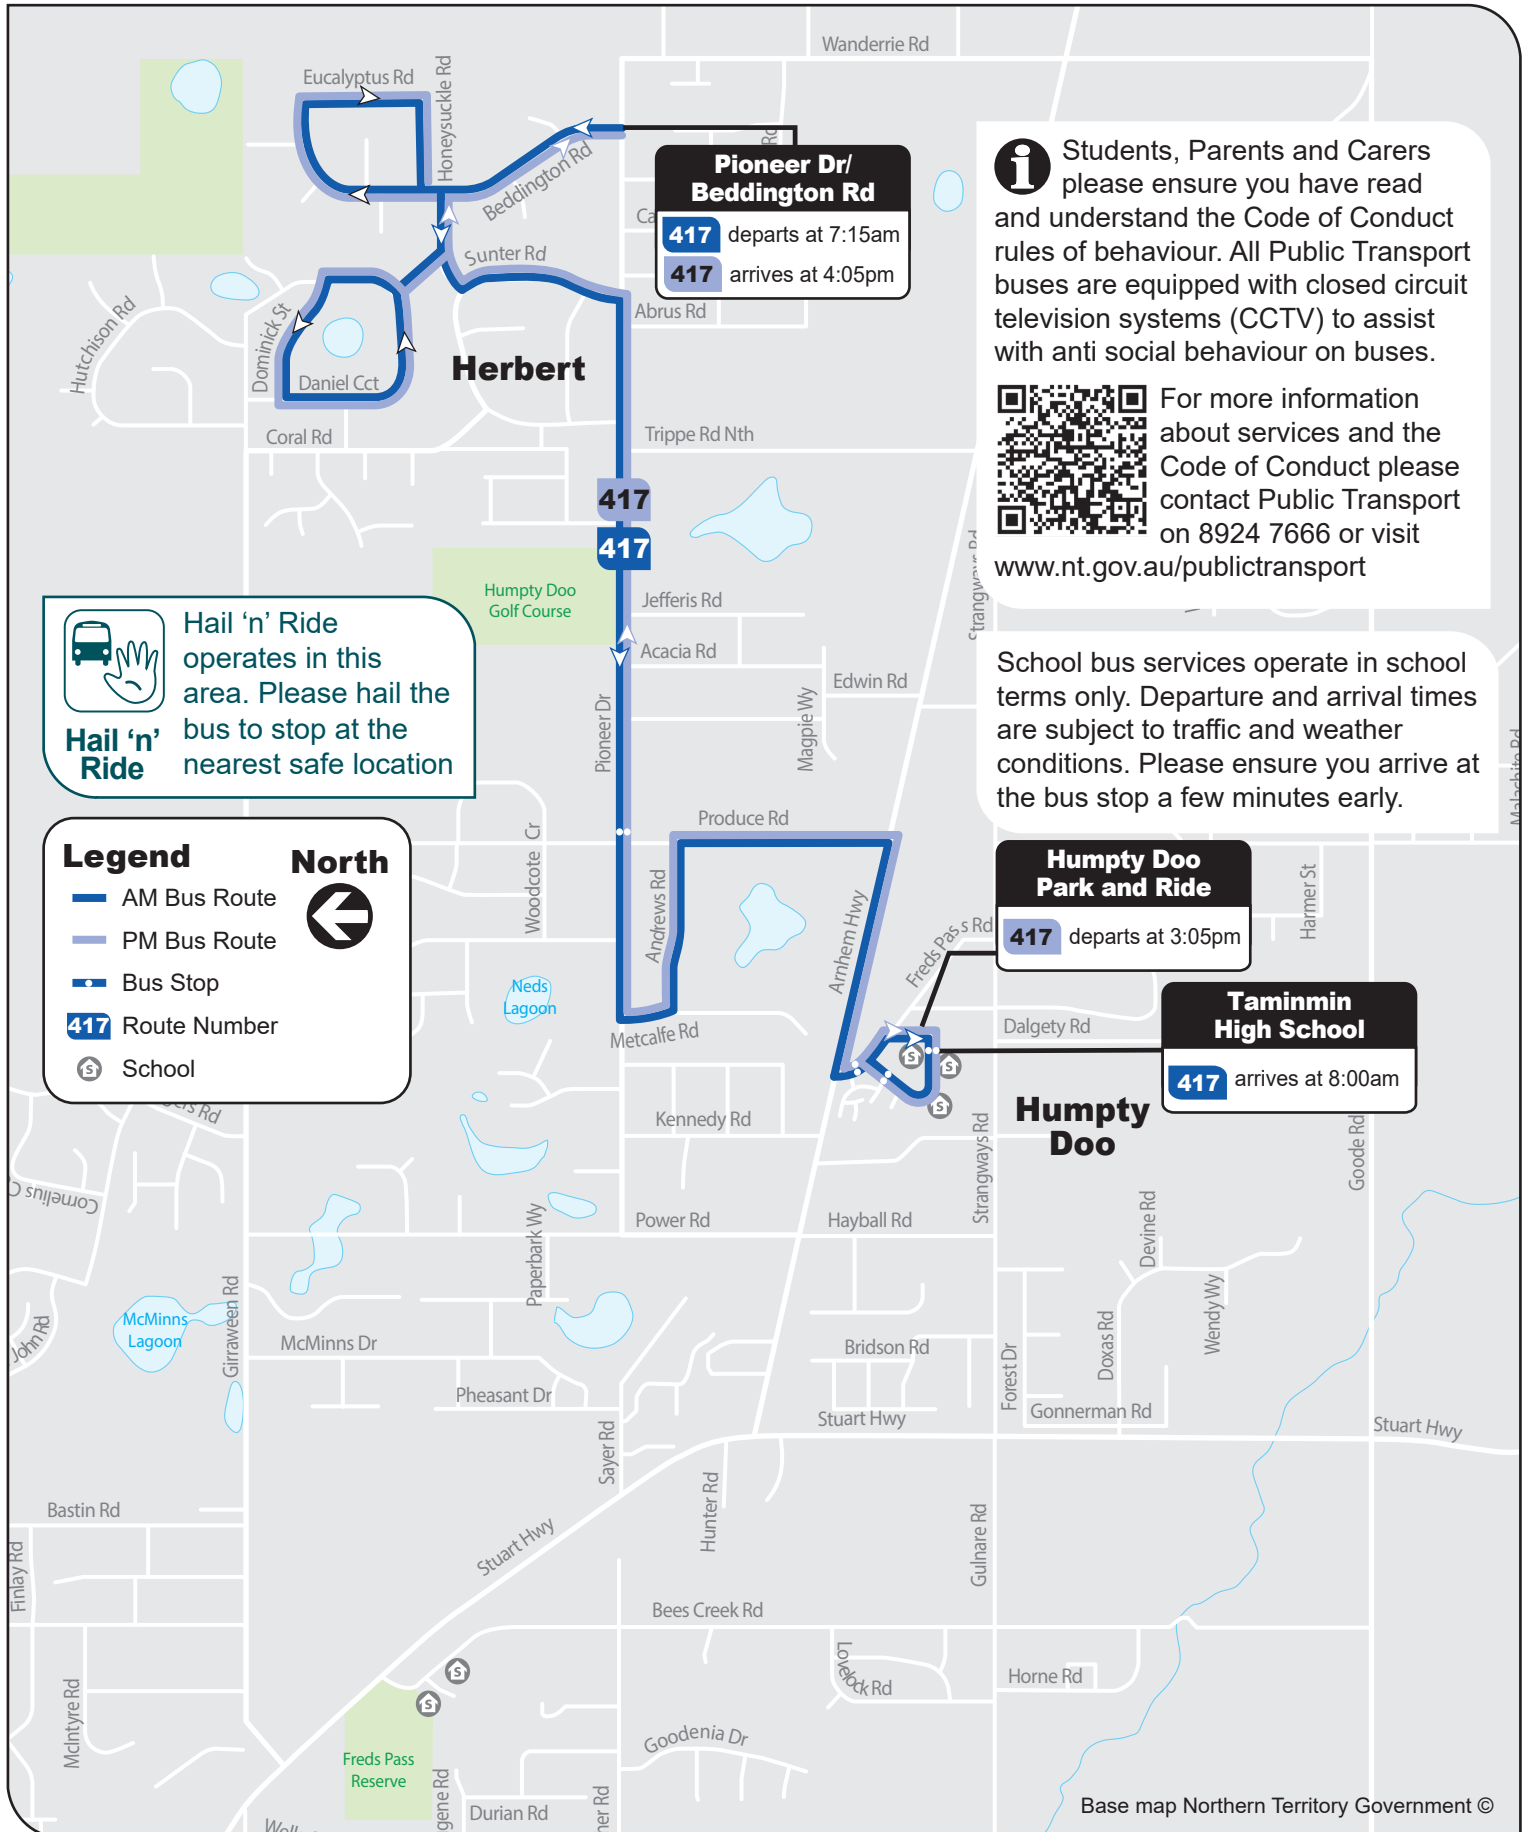

## Taminmin High School Bus Service

### PM Service

417 Humpty Doo Park and Ride to Dawn Estates

**Pioneer Dr/  
Beddington Rd**  
417 departs at 7:15am  
417 arrives at 4:05pm

**i** Students, Parents and Carers please ensure you have read and understand the Code of Conduct rules of behaviour. All Public Transport buses are equipped with closed circuit television systems (CCTV) to assist with anti social behaviour on buses.

School bus services operate in school terms only. Departure and arrival times are subject to traffic and weather conditions. Please ensure you arrive at the bus stop a few minutes early.

**Legend**

- AM Bus Route
- - - PM Bus Route
- Bus Stop
- 417 Route Number
- S School

**North**

**Humpty Doo  
Park and Ride**  
417 departs at 3:05pm

**Taminmin  
High School**  
417 arrives at 8:00am