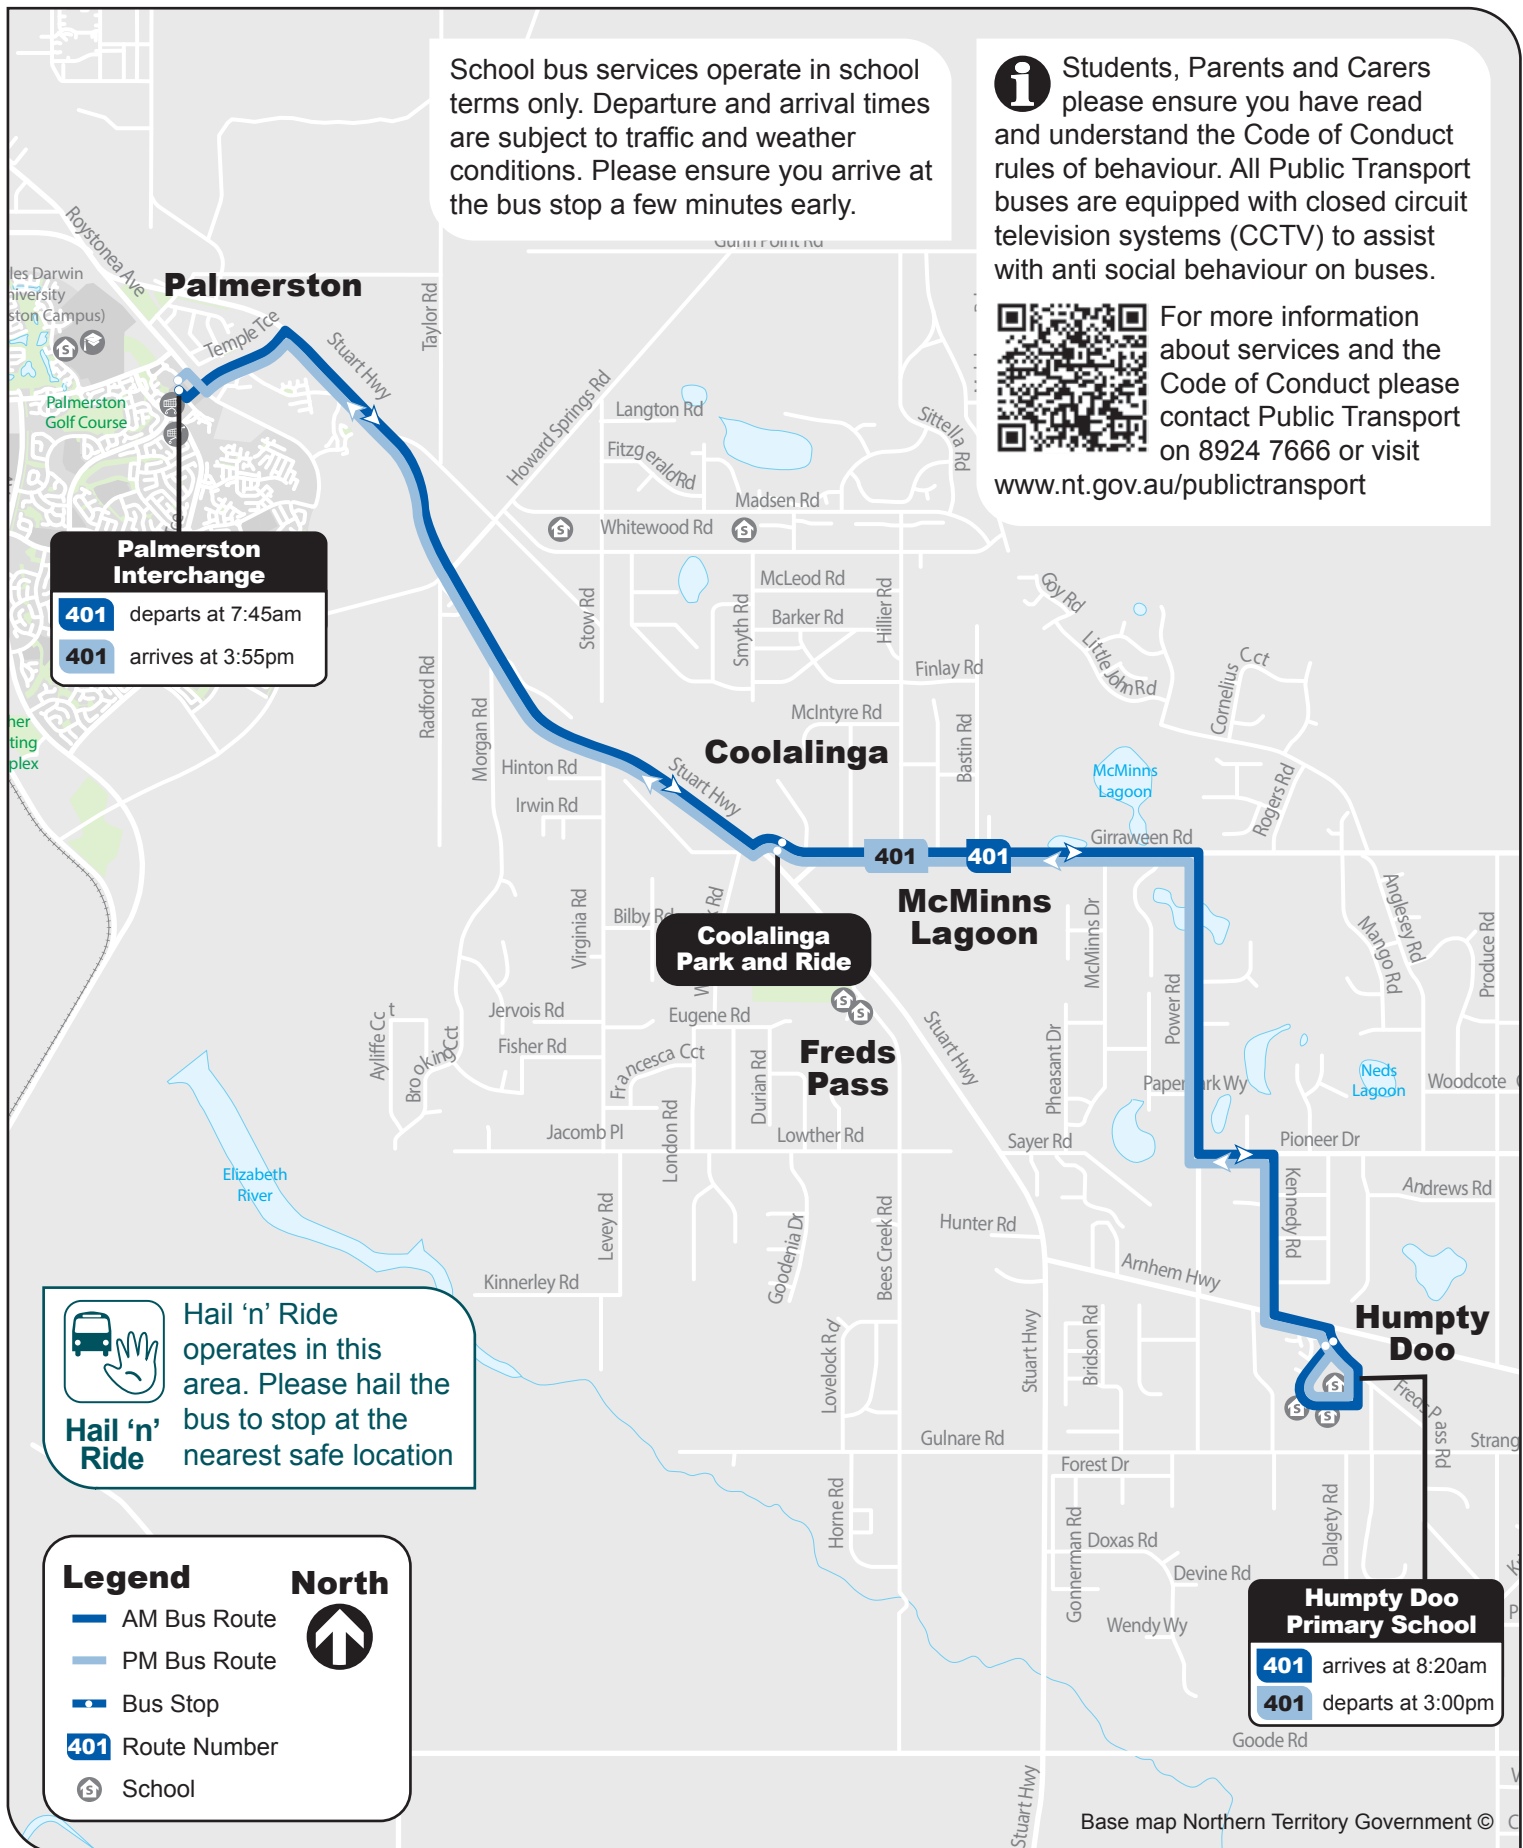

### AM Service

401 Palmerston Interchange to Humpty Doo Schools via Coolalinga Park and Ride

### PM Service

401 Humpty Doo Schools to Palmerston Interchange via Coolalinga Park and Ride

School bus services operate in school terms only. Departure and arrival times are subject to traffic and weather conditions. Please ensure you arrive at the bus stop a few minutes early.

For more information about services and the Code of Conduct please contact Public Transport on 8924 7666 or visit [www.nt.gov.au/publictransport](http://www.nt.gov.au/publictransport)

**Palmerston Interchange**  
401 departs at 7:45am  
401 arrives at 3:55pm

**Coolalinga Park and Ride**

**McMinns Lagoon**

**Freds Pass**

**Humpty Doo Primary School**  
401 arrives at 8:20am  
401 departs at 3:00pm

 Hail 'n' Ride operates in this area. Please hail the bus to stop at the nearest safe location