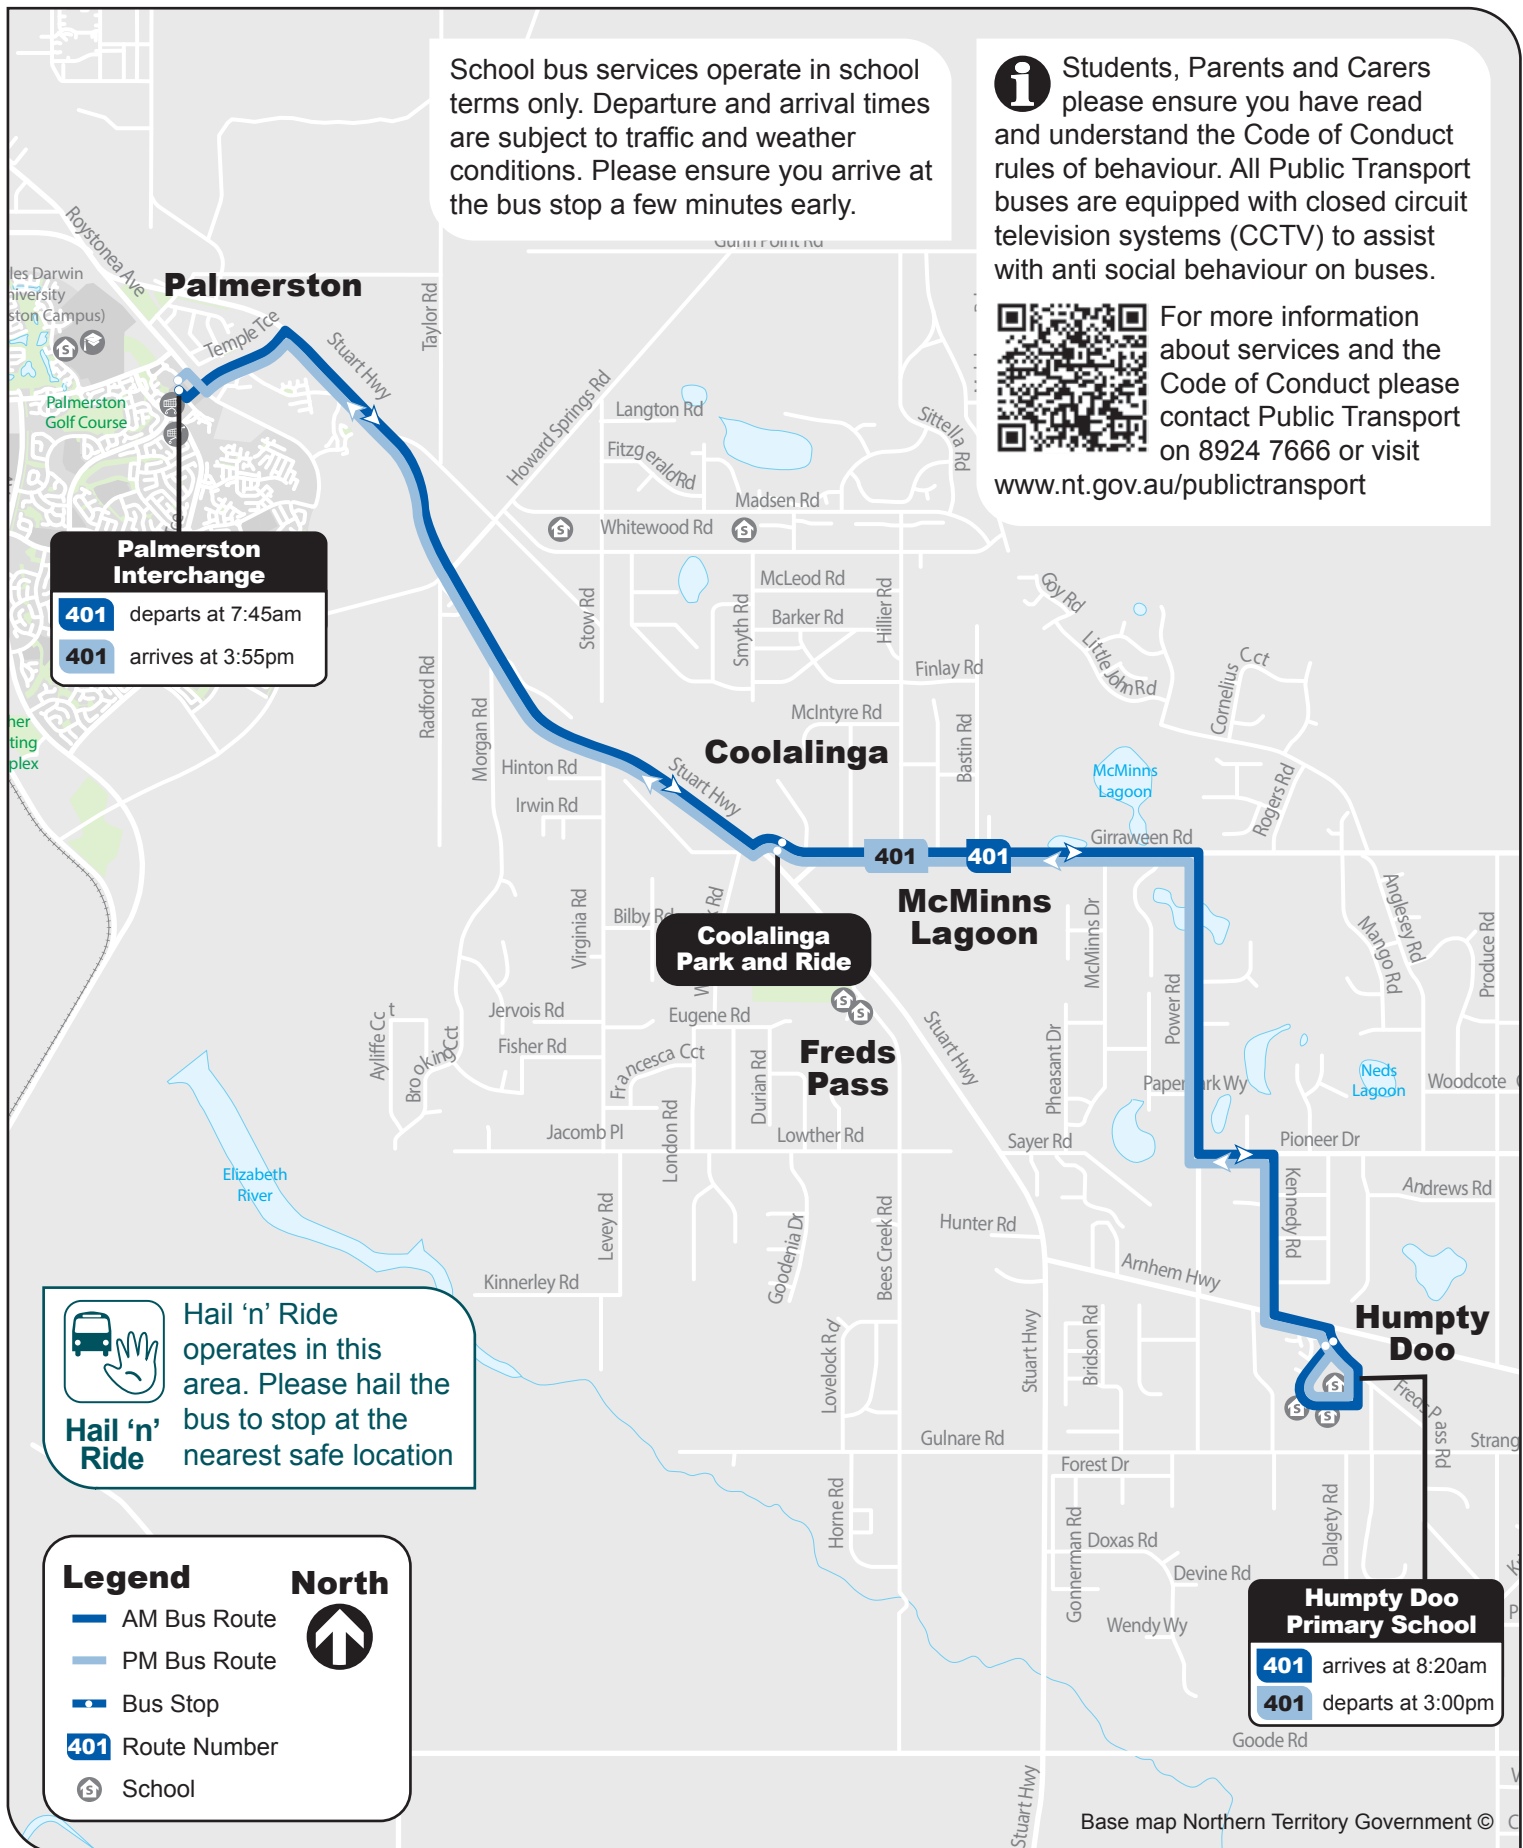

### AM Service

401 Palmerston Interchange to Humpty Doo Schools via Coolalinga Park and Ride

### PM Service

401 Humpty Doo Schools to Palmerston Interchange via Coolalinga Park and Ride

School bus services operate in school terms only. Departure and arrival times are subject to traffic and weather conditions. Please ensure you arrive at the bus stop a few minutes early.

For more information about services and the Code of Conduct please contact Public Transport on 8924 7666 or visit [www.nt.gov.au/publictransport](http://www.nt.gov.au/publictransport)

**Palmerston Interchange**  
401 departs at 7:45am  
401 arrives at 3:55pm

**Coolalinga Park and Ride**

**Humpty Doo Primary School**  
401 arrives at 8:20am  
401 departs at 3:00pm

 Hail 'n' Ride operates in this area. Please hail the bus to stop at the nearest safe location

**Legend** **North**  
— AM Bus Route  
— PM Bus Route  
• Bus Stop  
401 Route Number  
Ⓢ School