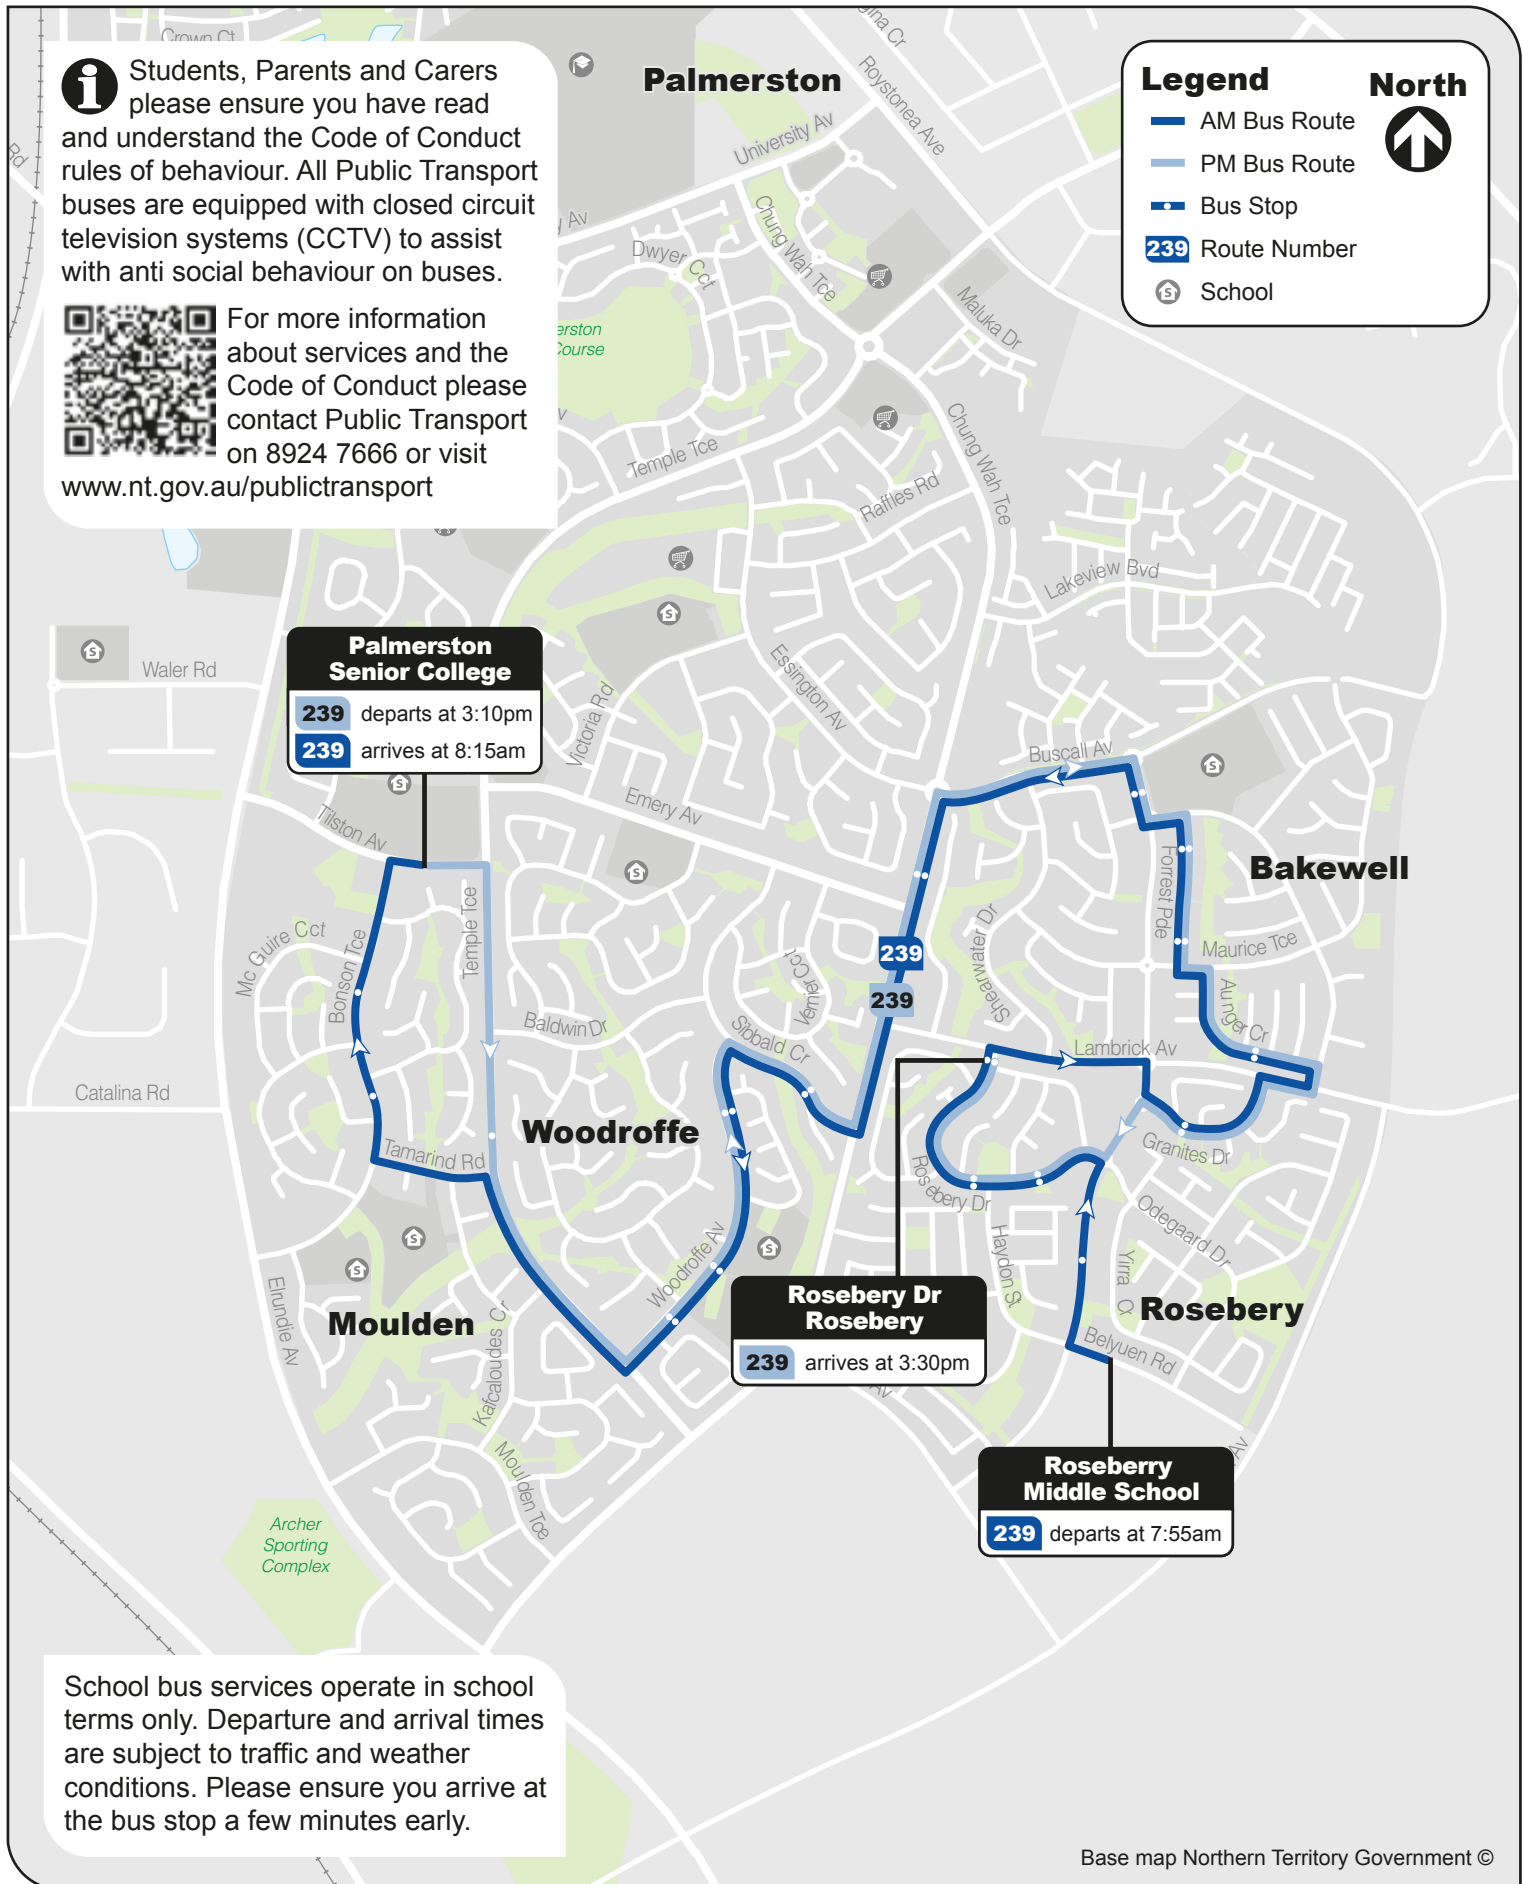

239

Palmerston Senior College Bus Service

AM Service

239 Rosebery to Palmerston Senior College via Bakewell, Woodroffe and Moulden

PM Service

239 Palmerston Senior College to Rosebery via Moulden, Woodroffe and Bakewell

For more information about services and the Code of Conduct please contact Public Transport on 8924 7666 or visit www.nt.gov.au/publictransport

Legend

- AM Bus Route
- PM Bus Route
- Bus Stop
- 239 Route Number
- School

North

Palmerston Senior College
239 departs at 3:10pm
239 arrives at 8:15am

Rosebery Dr Rosebery
239 arrives at 3:30pm

Roseberry Middle School
239 departs at 7:55am

School bus services operate in school terms only. Departure and arrival times are subject to traffic and weather conditions. Please ensure you arrive at the bus stop a few minutes early.