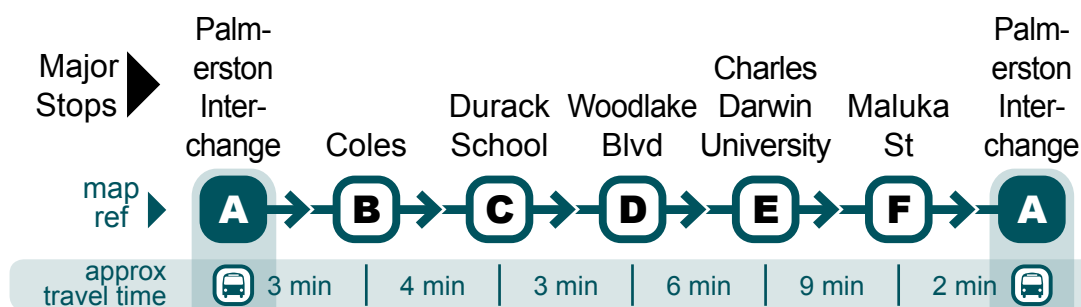

### Explanation

**(a) Service operates in reverse via Durack Primary School - School term only.** Normal route to Dwyer Cct, then University Av, Wishart Rd, Woodlake Blvd, University Av then onto normal route.

## Palmerston to Palmerston

via Durack and Charles Darwin University (Palmerston Campus)

**Bus Route**

**Saturday**

am	73	6:05	6:08	6:12	6:15	6:21	6:30	6:32
	73	6:45	6:48	6:52	6:55	7:01	7:10	7:12
	73	7:45	7:48	7:52	7:55	8:01	8:10	8:12
	73	8:20	8:23	8:27	8:30	8:36	8:45	8:47
	73	9:25	9:28	9:32	9:35	9:41	9:50	9:52
	73	10:30	10:33	10:37	10:40	10:46	10:55	10:57
	73	11:35	11:38	11:42	11:45	11:51	12:00	12:02
pm	73	12:40	12:43	12:47	12:50	12:56	1:05	1:07
	73	1:45	1:48	1:52	1:55	2:01	2:10	2:12
	73	2:50	2:53	2:57	3:00	3:06	3:15	3:17
	73	3:55	3:58	4:02	4:05	4:11	4:20	4:22
	73	5:00	5:03	5:07	5:10	5:16	5:25	5:27
	73	6:05	6:08	6:12	6:15	6:21	6:30	6:32
	73	7:10	7:13	7:17	7:20	7:26	7:35	7:37
	73	8:15	8:18	8:22	8:25	8:31	8:40	8:42
	73	9:20	9:23	9:27	9:30	9:36	9:45	9:47
	73	10:22	10:25	10:29	10:32	10:38	10:47	10:53