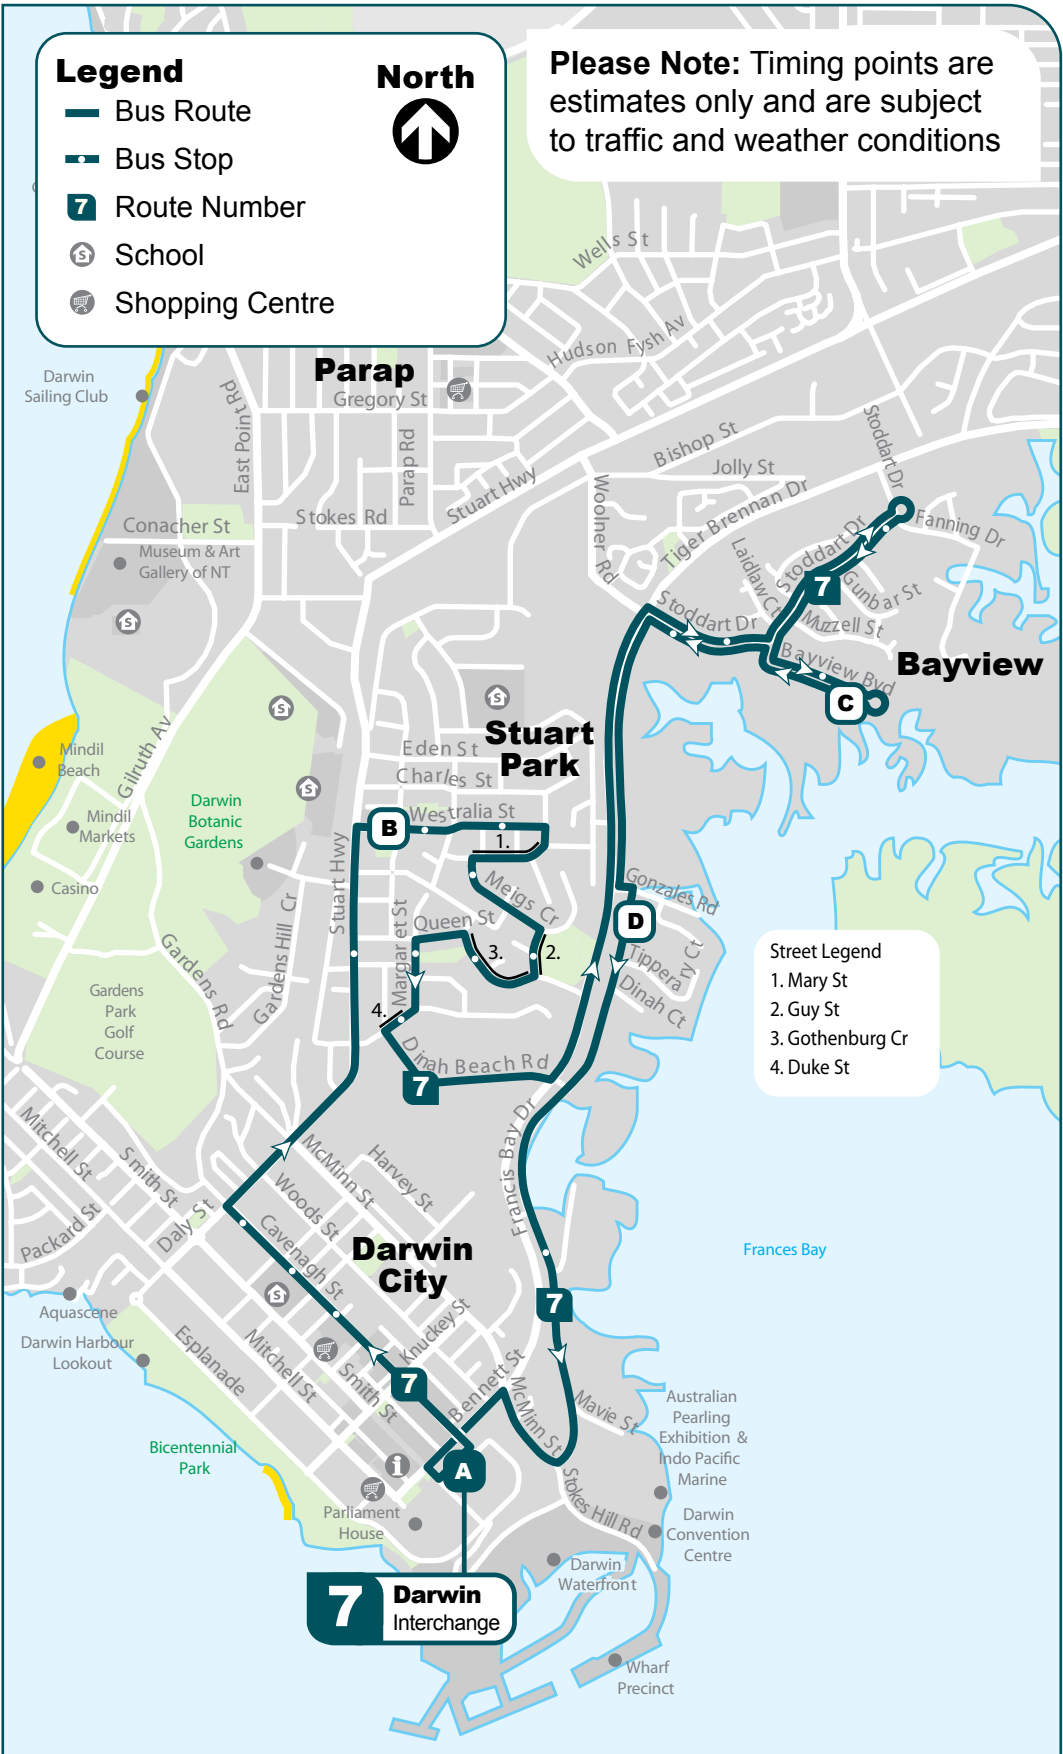

7

Bus route map

Legend

-  Bus Route
-  Bus Stop
-  Route Number
-  School
-  Shopping Centre

North

Please Note: Timing points are estimates only and are subject to traffic and weather conditions

- Street Legend**
1. Mary St
 2. Guy St
 3. Gothenburg Cr
 4. Duke St

7 Darwin Interchange