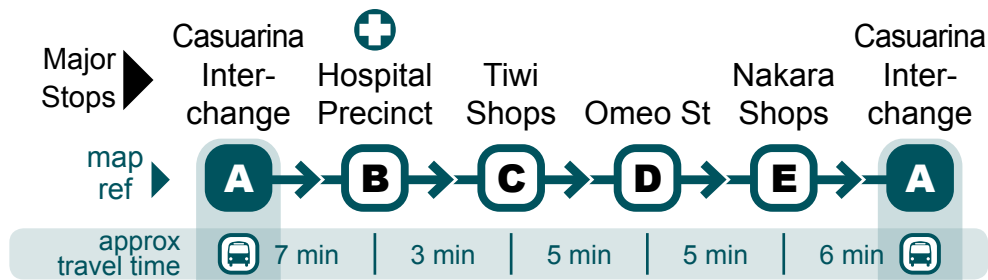

Casuarina to Casuarina via Hospital Precinct, Tiwi, Brinkin and Nakara

Major Stops	Casuarina Inter-change	Hospital Precinct	Tiwi Shops	Omeo St	Nakara Shops	Casuarina Inter-change	
map ref	A	B	C	D	E	A	
approx travel time	7 min	3 min	5 min	5 min	6 min		
Bus Route	Monday to Friday						
am	1	6:25	6:32	6:35	6:40	6:45	6:51
	1	6:56	7:03	7:06	7:11	7:16	7:22
	1	7:28	7:35	7:38	7:43	7:48	7:54
	1	7:48	7:55	7:58	8:03	8:08	8:14
	1	8:00	8:07	8:10	8:15	8:20	8:26
	1	8:30	8:37	8:40	8:45	8:50	8:56
	1	9:02	9:09	9:12	9:17	9:22	9:28
	1	9:30	9:37	9:40	9:45	9:50	9:56
	1	10:32	10:39	10:42	10:47	10:52	10:58
	1	11:45	11:52	11:55	12:00	12:05	12:11
pm	1	12:30	12:37	12:40	12:45	12:50	12:56
	1	1:00	1:07	1:10	1:15	1:20	1:26
	1	1:44	1:51	1:54	1:59	2:04	2:10
	1	2:20	2:27	2:30	2:35	2:40	2:46
	1	2:50	2:57	3:00	3:05	3:10	3:16
	1	3:28	3:35	3:38	3:43	3:48	3:54
	1	3:58	4:05	4:08	4:13	4:18	4:24
	1	4:20	4:27	4:30	4:35	4:40	4:46
	1	5:02	5:09	5:12	5:17	5:22	5:28
	1	5:31	5:38	5:41	5:46	5:51	5:57
	1	6:00	6:07	6:10	6:15	6:20	6:26
	1	6:34	6:41	6:44	6:49	6:54	7:00
	1	7:25	7:32	7:35	7:40	7:45	7:51
	1	8:00	8:07	8:10	8:15	8:20	8:26
	1	8:40	8:47	8:50	8:55	9:00	9:06

i Timing points are estimates only and are subject to traffic and weather conditions.

i There are no bus services on Good Friday and Christmas Day.

Casuarina to Casuarina via Hospital Precinct, Tiwi, Brinkin and Nakara

i Timing points are estimates only and are subject to traffic and weather conditions.

i There are no bus services on Good Friday and Christmas Day.