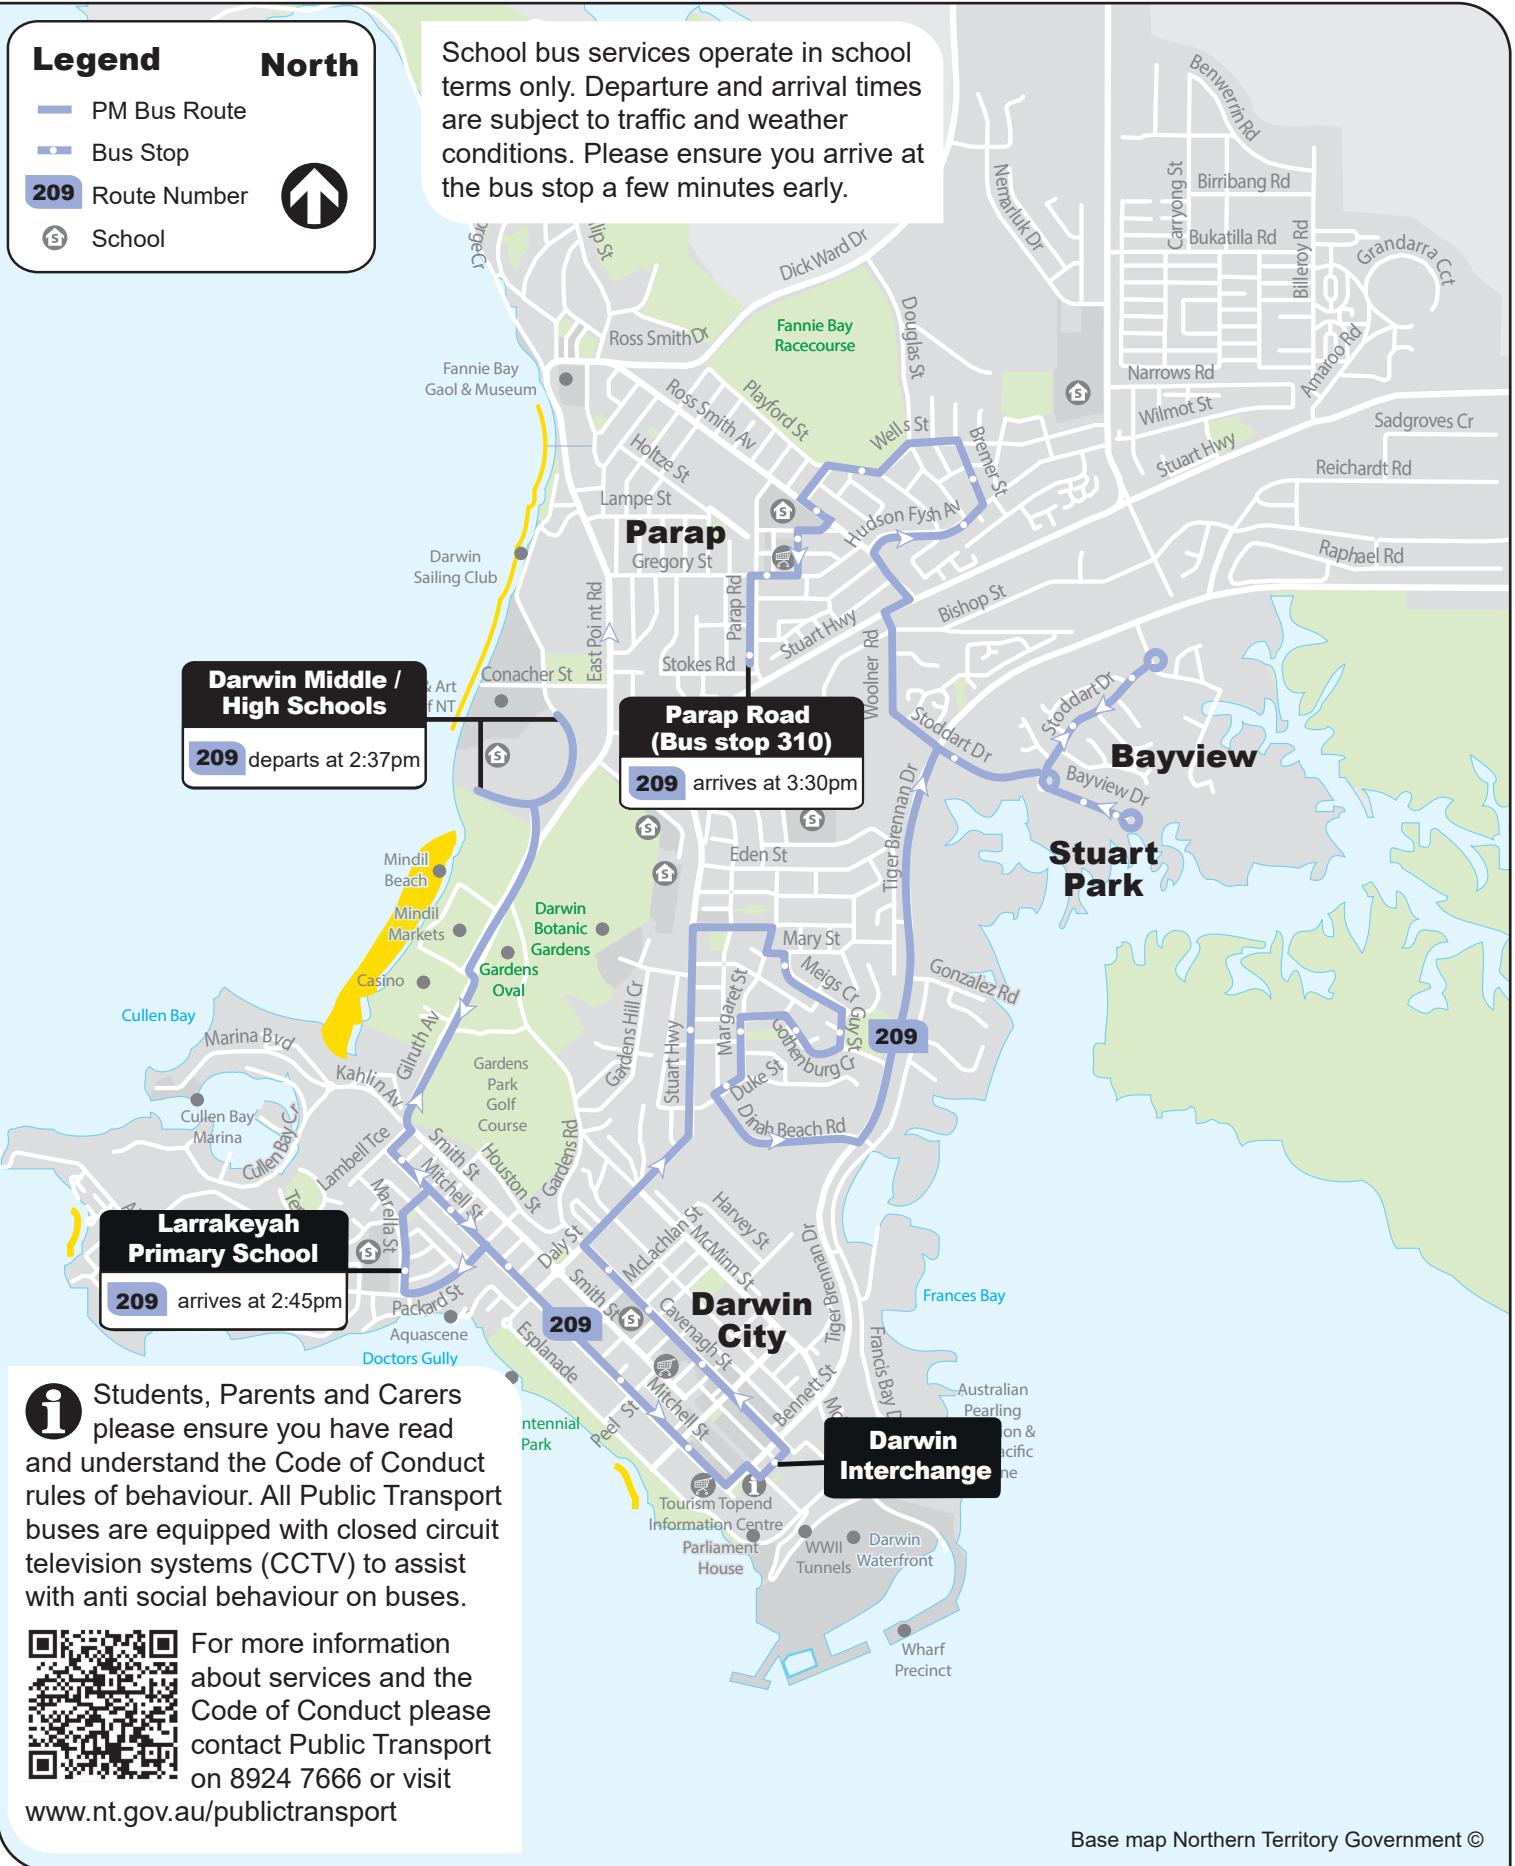

### PM Service

209 Darwin Middle and High Schools and Larrakeyah Primary School to Stuart Park, Bayview and Parap

#### Legend

- PM Bus Route
- Bus Stop
- 209 Route Number
- School

North

School bus services operate in school terms only. Departure and arrival times are subject to traffic and weather conditions. Please ensure you arrive at the bus stop a few minutes early.

**Darwin Middle / High Schools**  
209 departs at 2:37pm

**Parap Road (Bus stop 310)**  
209 arrives at 3:30pm

**Larrakeyah Primary School**  
209 arrives at 2:45pm

**Darwin Interchange**

**i** Students, Parents and Carers please ensure you have read and understand the Code of Conduct rules of behaviour. All Public Transport buses are equipped with closed circuit television systems (CCTV) to assist with anti social behaviour on buses.