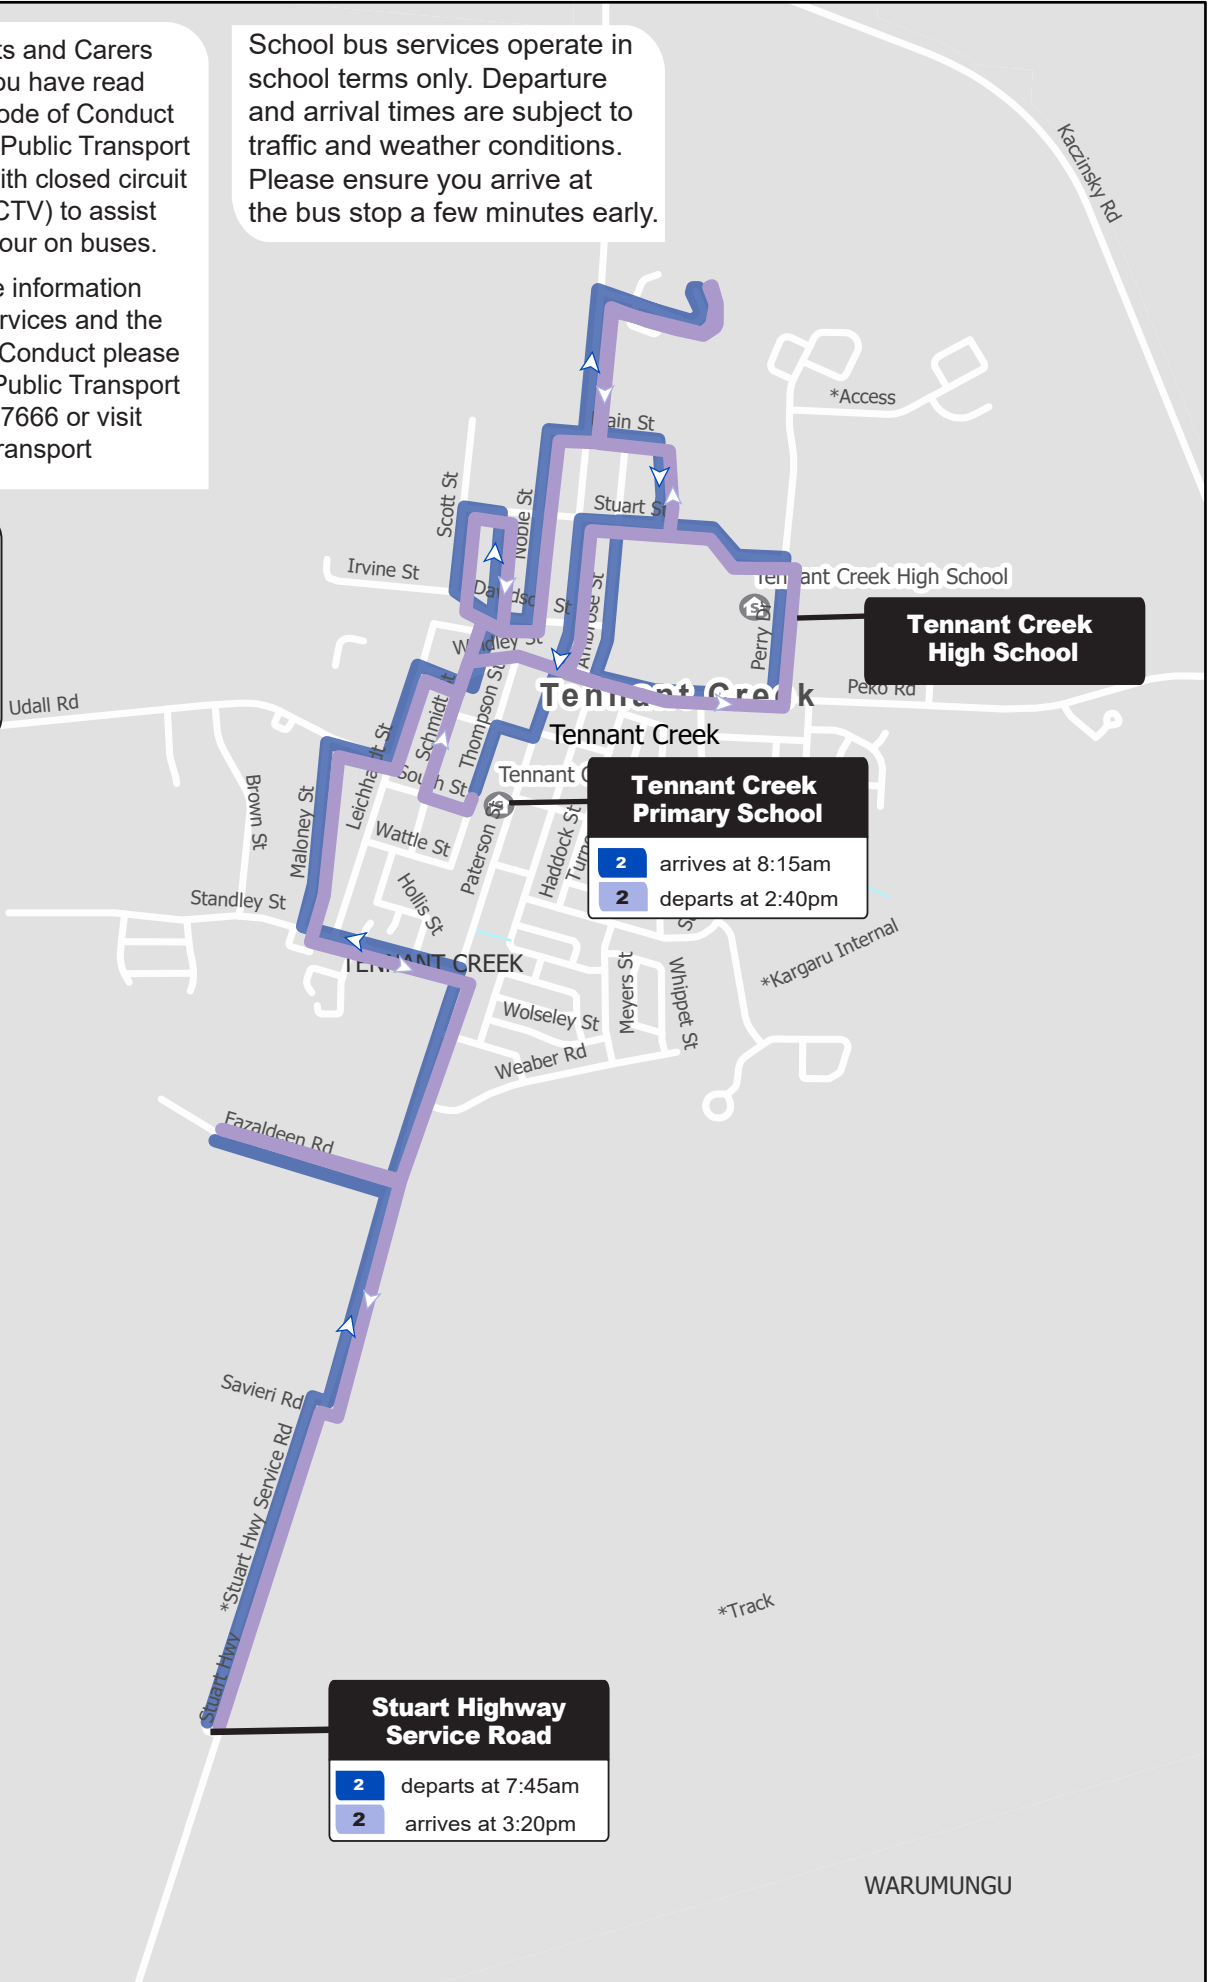

Tennant Creek Route 2

i Students, Parents and Carers please ensure you have read and understand the Code of Conduct rules of behaviour. All Public Transport buses are equipped with closed circuit television systems (CCTV) to assist with anti social behaviour on buses.

Legend

-  AM Bus Route
-  PM Bus Route
-  Route Number
-  School

WARUMUNGU